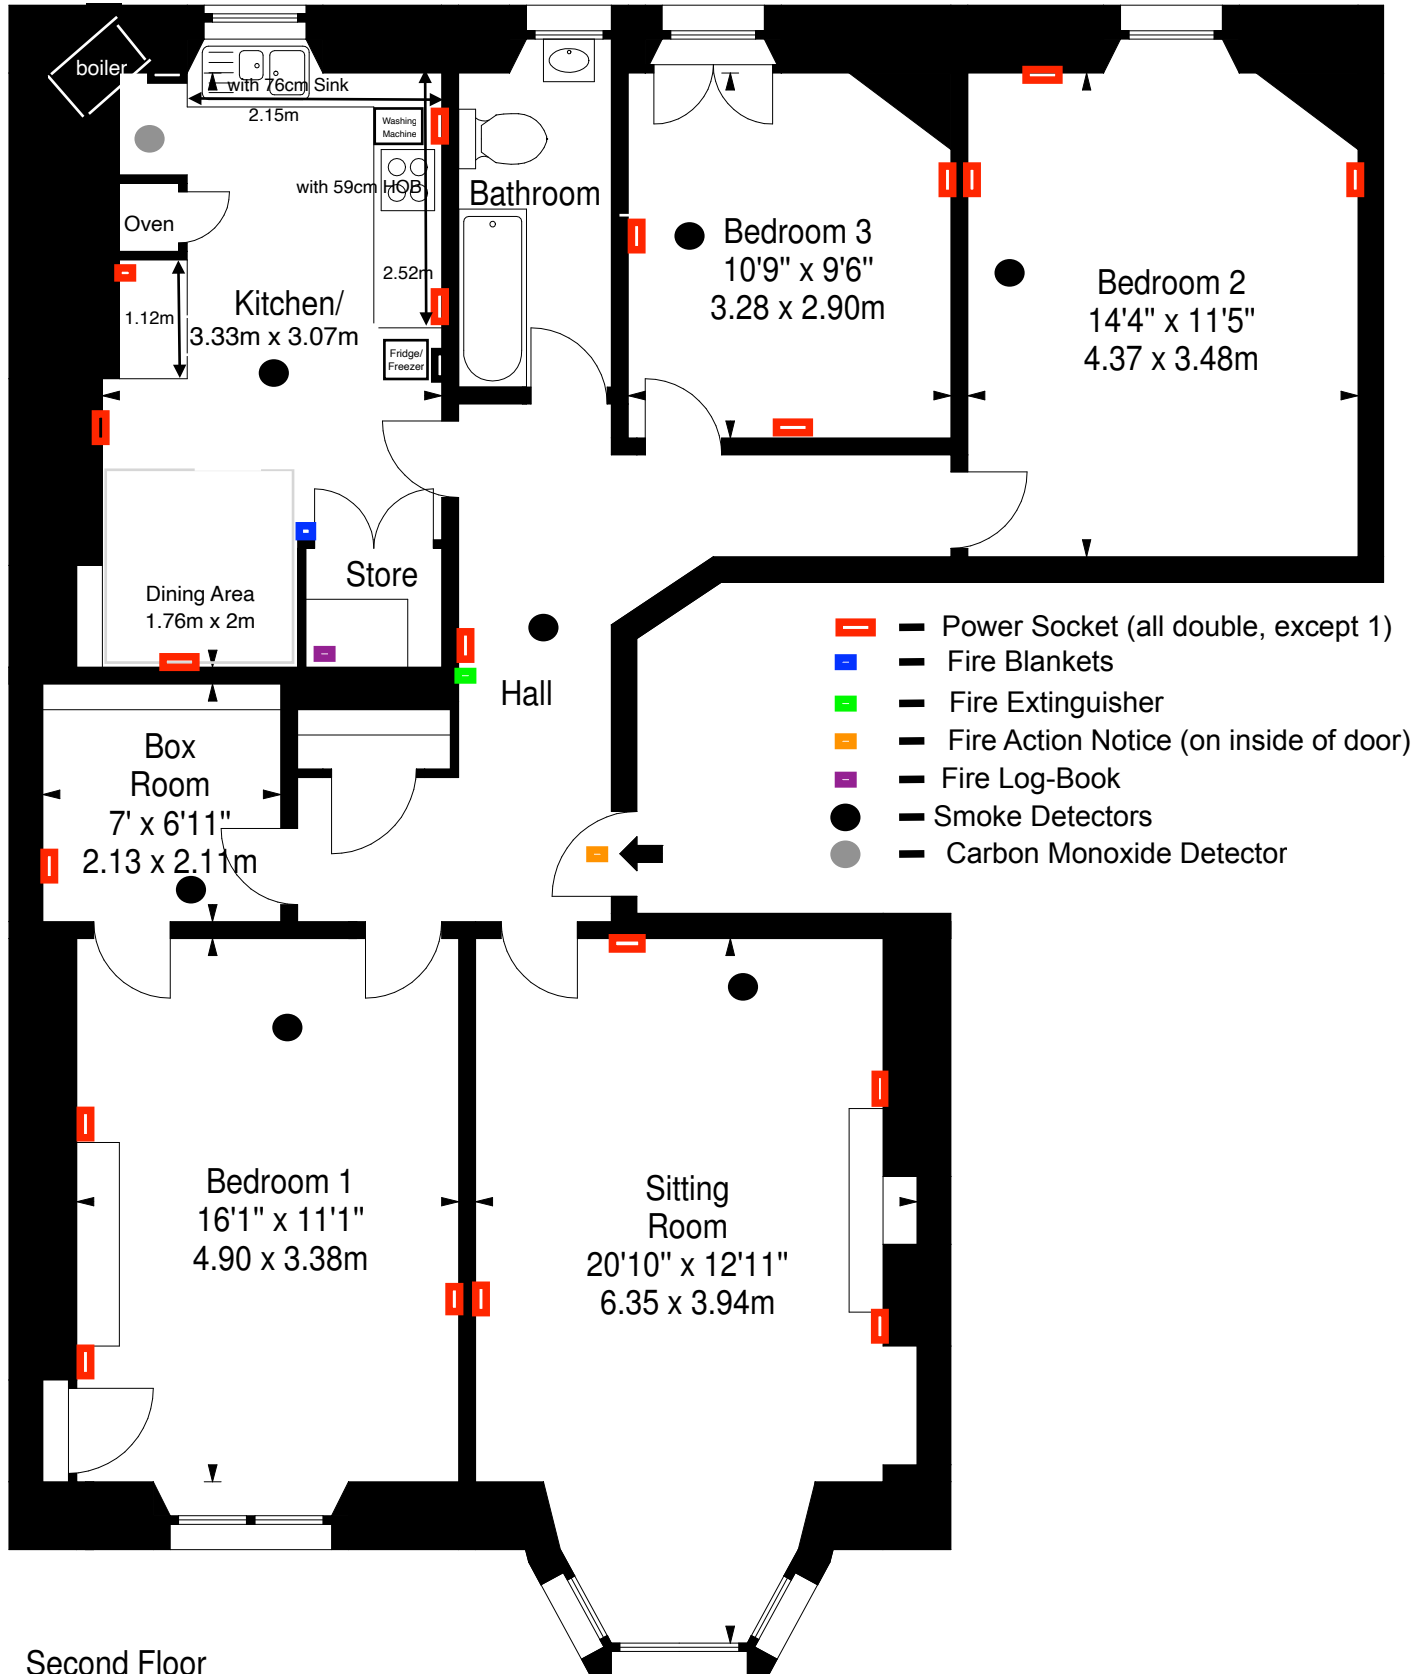

**Polwarth Gardens,
Edinburgh,
Midlothian, EH11 1LB**

Approx. Gross Internal Area
1150 Sq Ft - 106.84 Sq M
For identification only. Not to scale.
© SquareFoot 2020

Second Floor