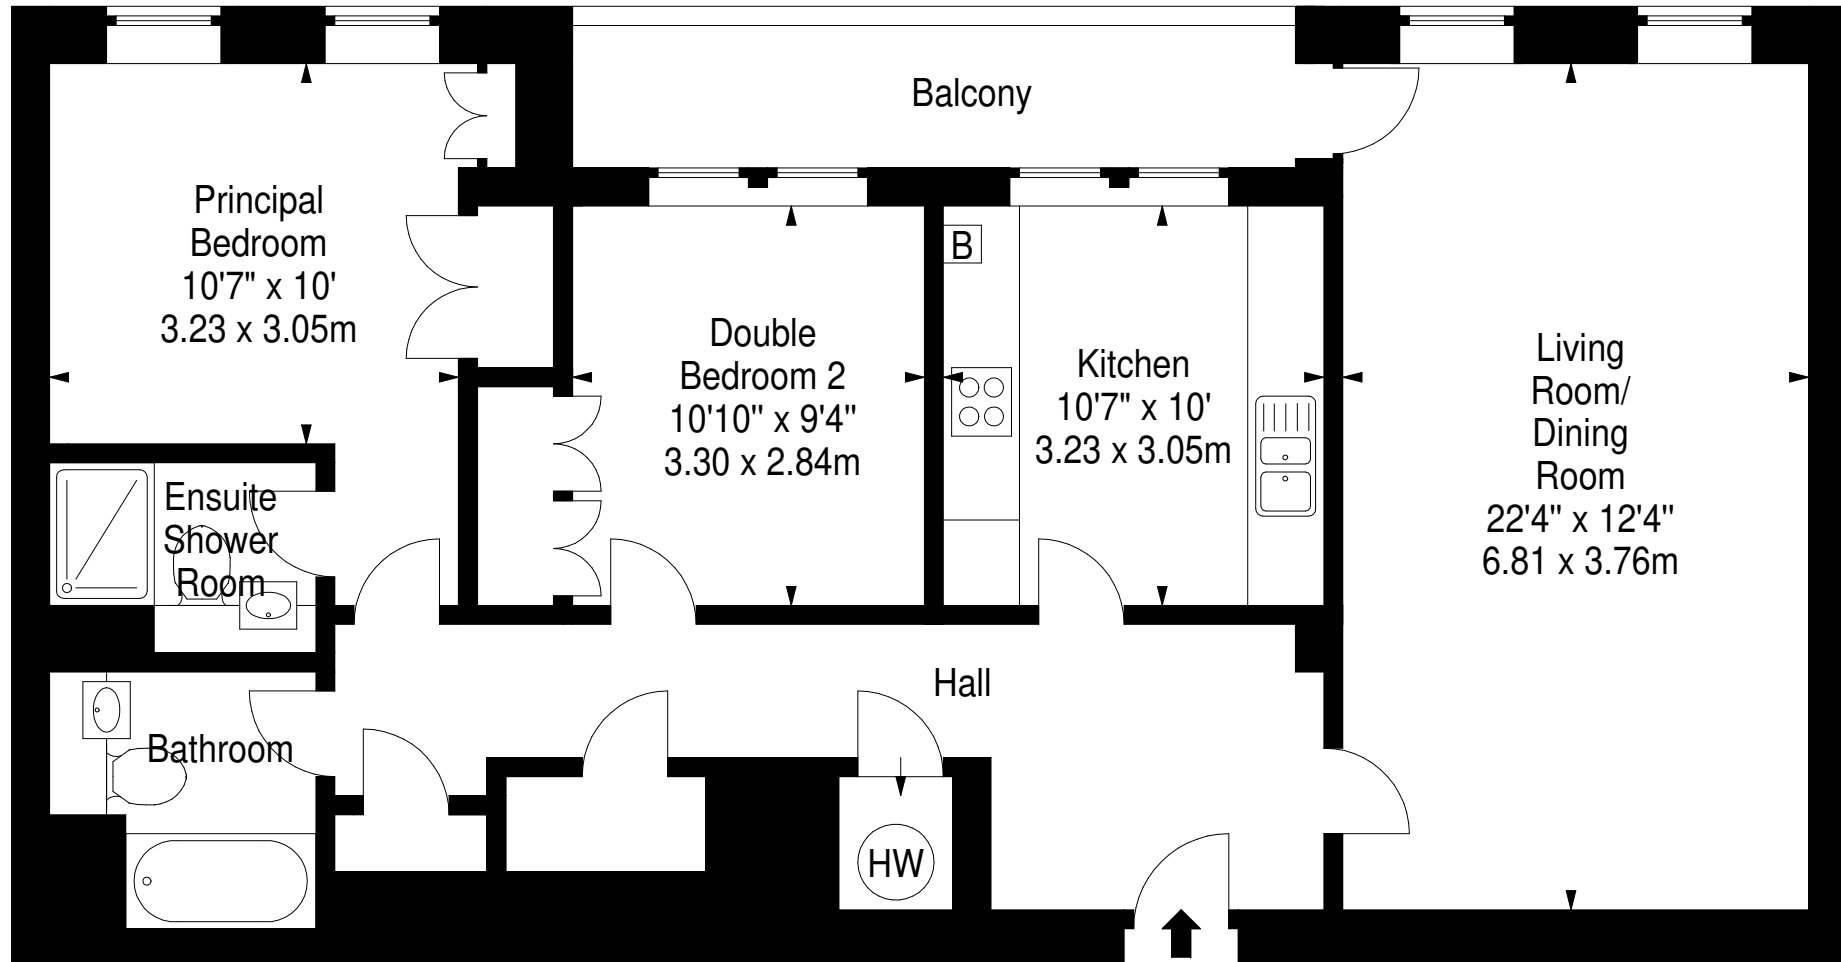

Hopetoun Street,  
Edinburgh, EH7 4NJ

Approx. Gross Internal Area  
937 Sq Ft - 87.05 Sq M  
For identification only. Not to scale.  
© SquareFoot 2023

Ground Floor