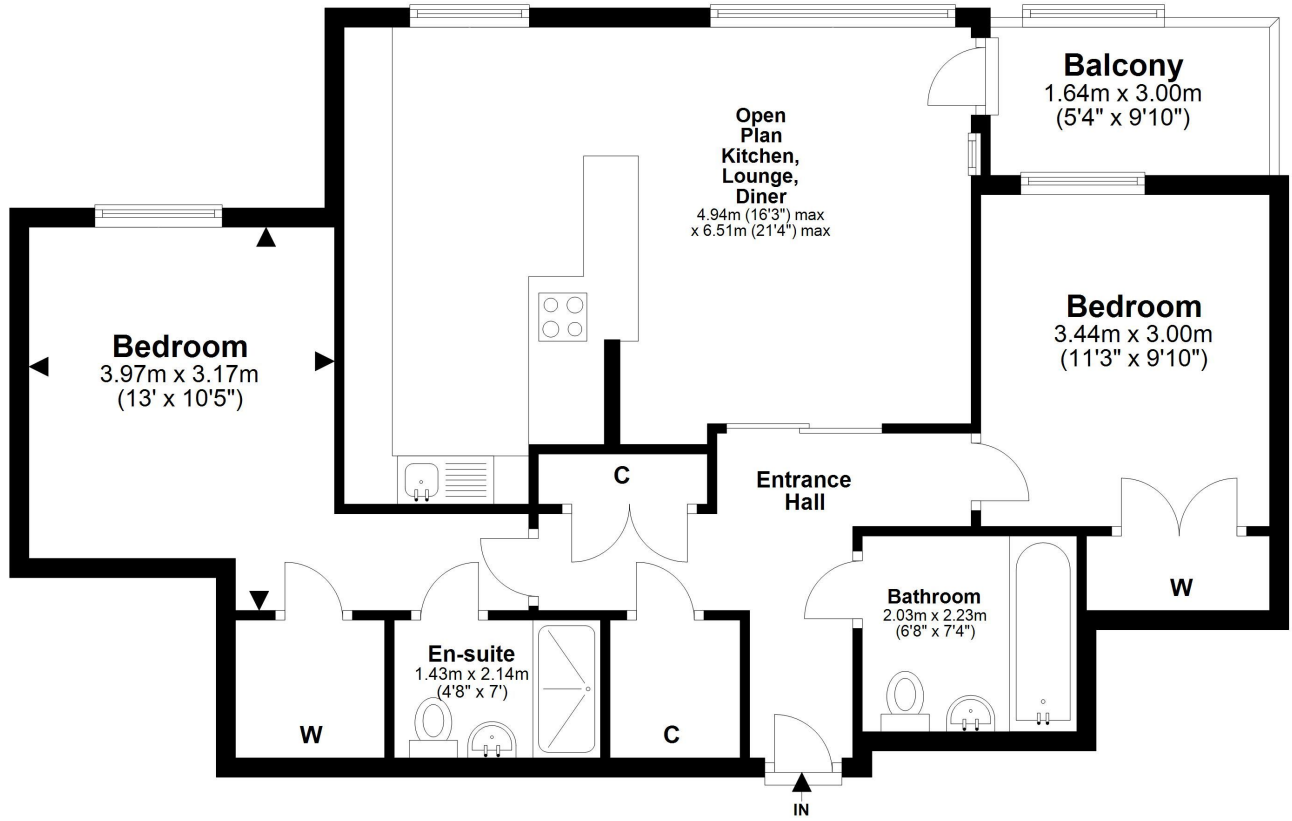

## Second Floor

Total area: approx. 78.1 sq. metres (840.5 sq. feet)  
**12/11 East Pilton Farm Ave., Edinburgh**