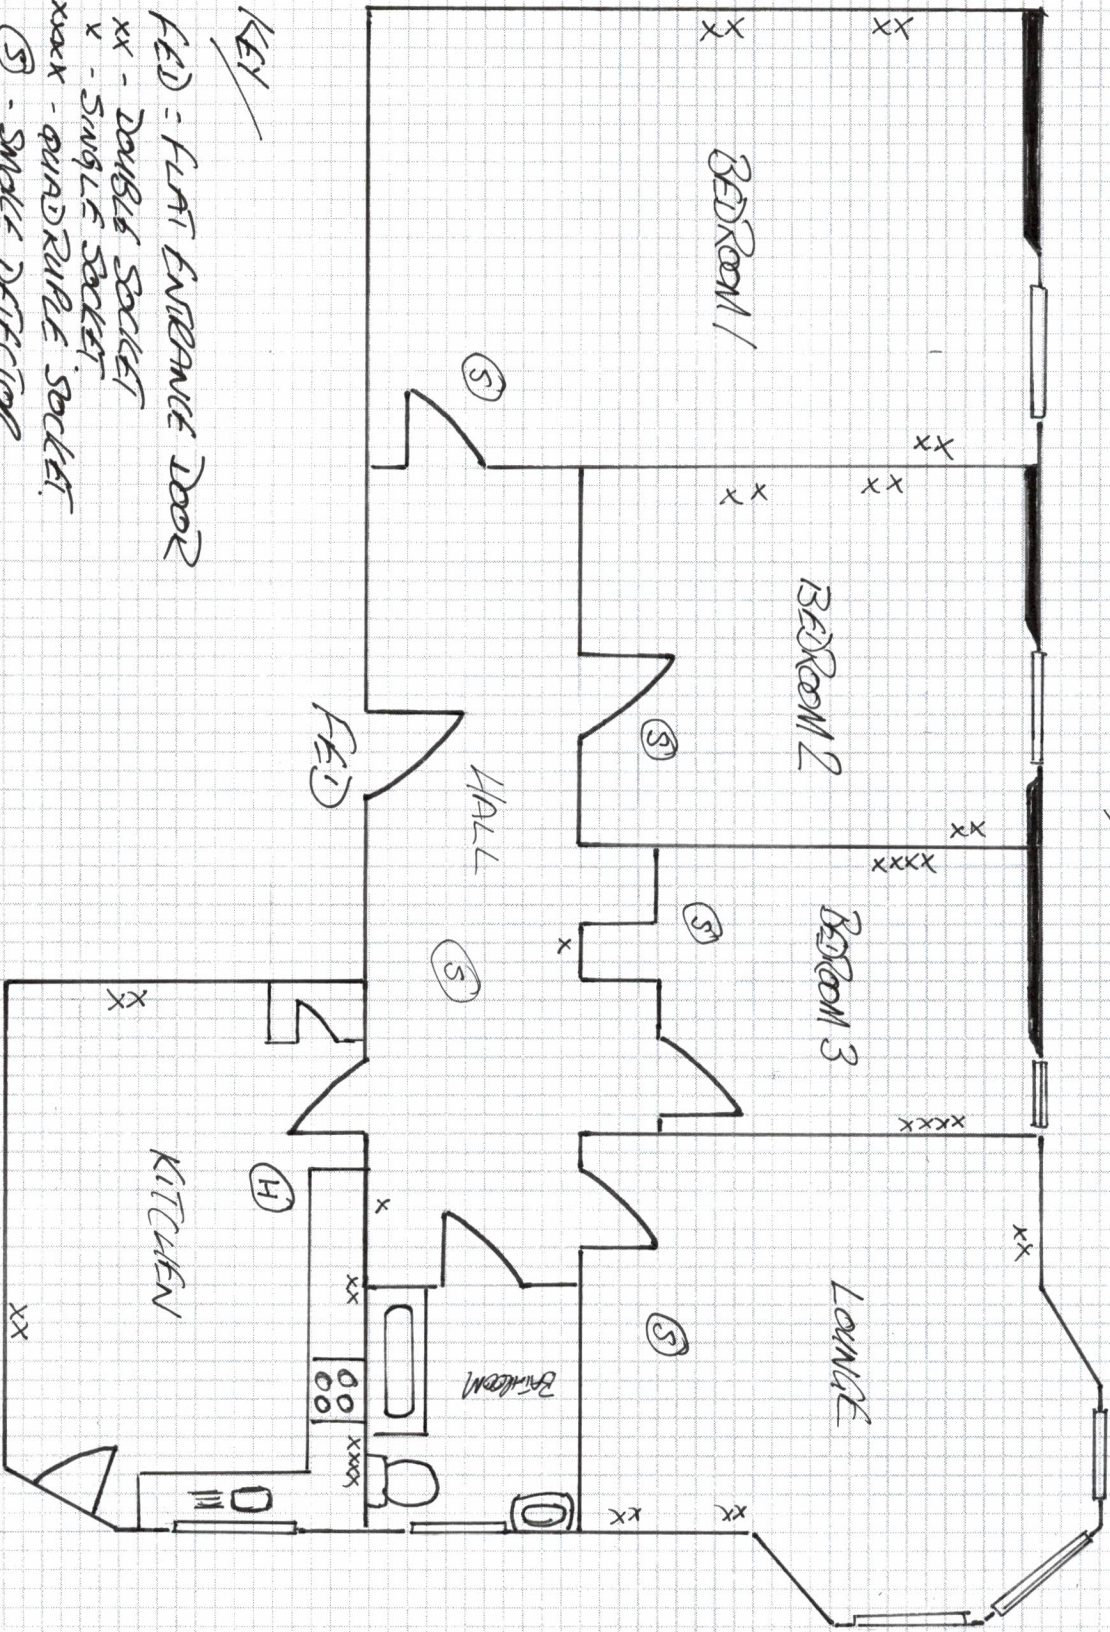

FLOOR PLAN FOR 172(342) BRANISFIELD PLACE (NOT TO SCALE)

KEY

FEED - FLAT ENTRANCE DOOR

XX - DOUBLE SOCKET

X - SINGLE SOCKET

XXX - QUADRUPLE SOCKET

S - SMOKE DETECTOR

H - HEAT DETECTOR