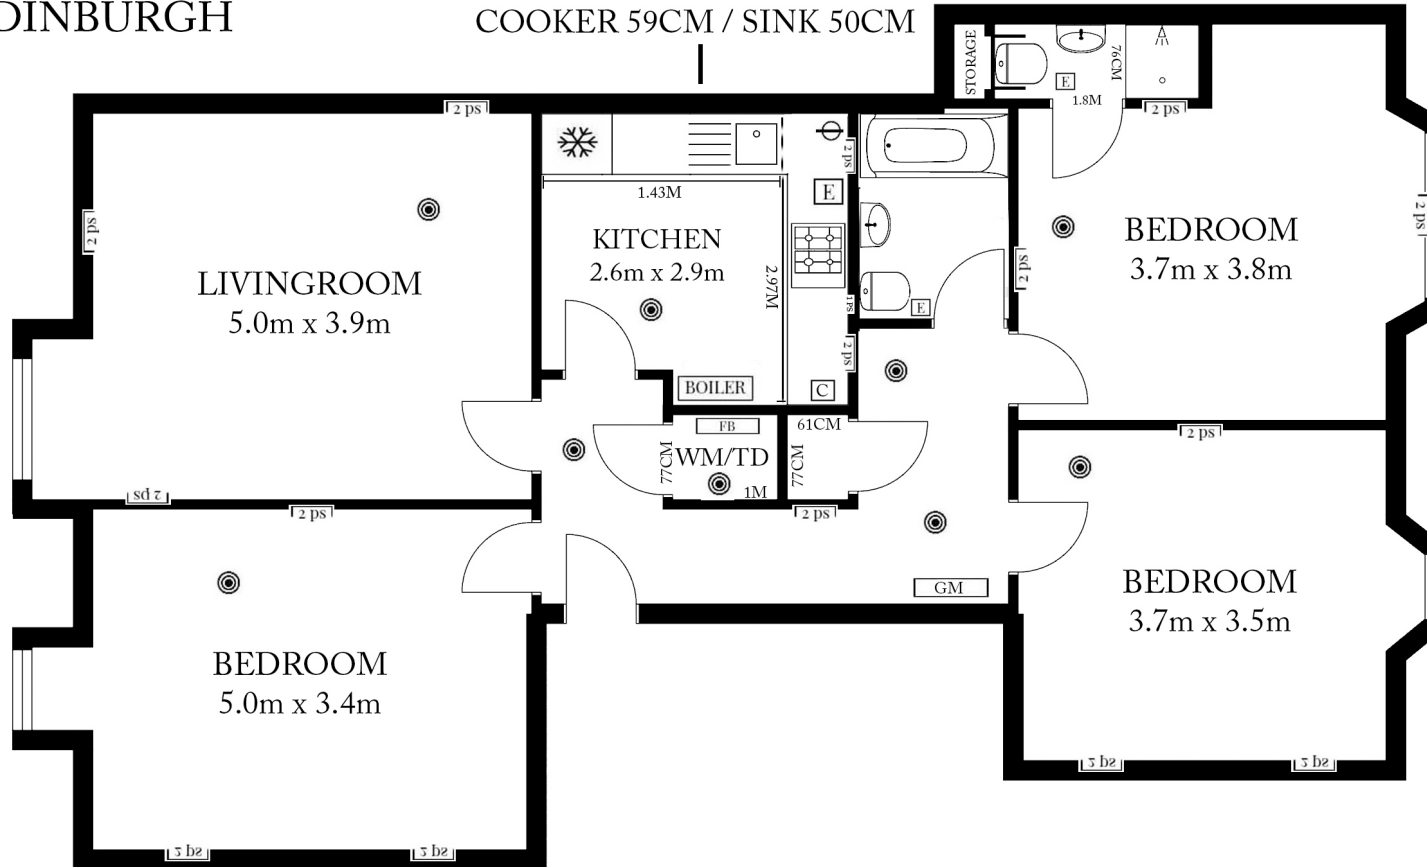

21 COATES GARDENS
EDINBURGH

COOKER 59CM / SINK 50CM

- ❄️ FRIDGE/FREEZER
- 🔥 FIRE BLANKET
- 🔊 FIRE ALARM
- 🧯 FIRE EXTINGUISHER
- ⌚ 1 GANG PLUG SOCKET
- ⌚ 2 GANG PLUG SOCKET
- 🔧 BOILER
- 🔧 FUSE BOX
- 🔧 GAS METER
- 🌀 EXTRACTOR FAN
- 📏 CARBON MONOXIDE DETECTOR
- 🧺 WM WASHING MACHINE
- 🧺 TD TUMBLE DRYER

TOTAL APPROX
FLOOR AREA
78.5 SQ METERS

MARKETING
PHOTOGRAPHY