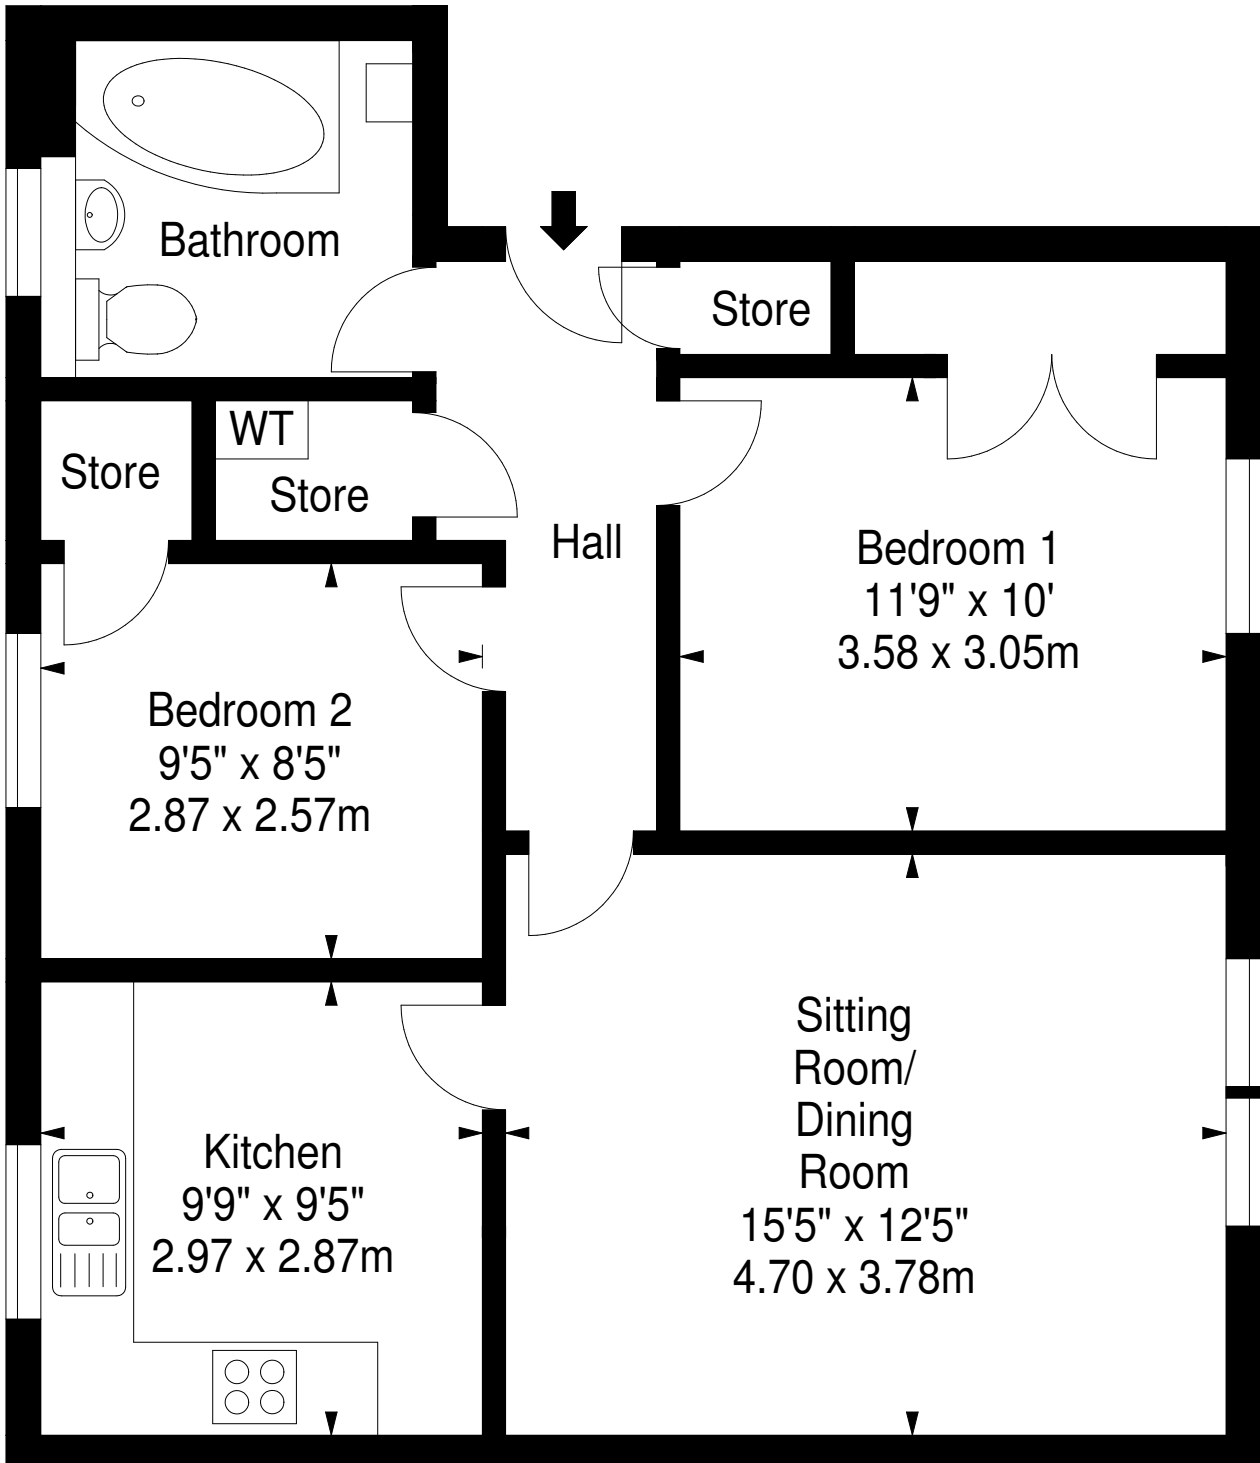

# St. Triduanas Rest, Edinburgh, EH7 6LN

Approx. Gross Internal Area  
682 Sq Ft - 63.36 Sq M  
For identification only. Not to scale.  
© SquareFoot 2016

Third Floor