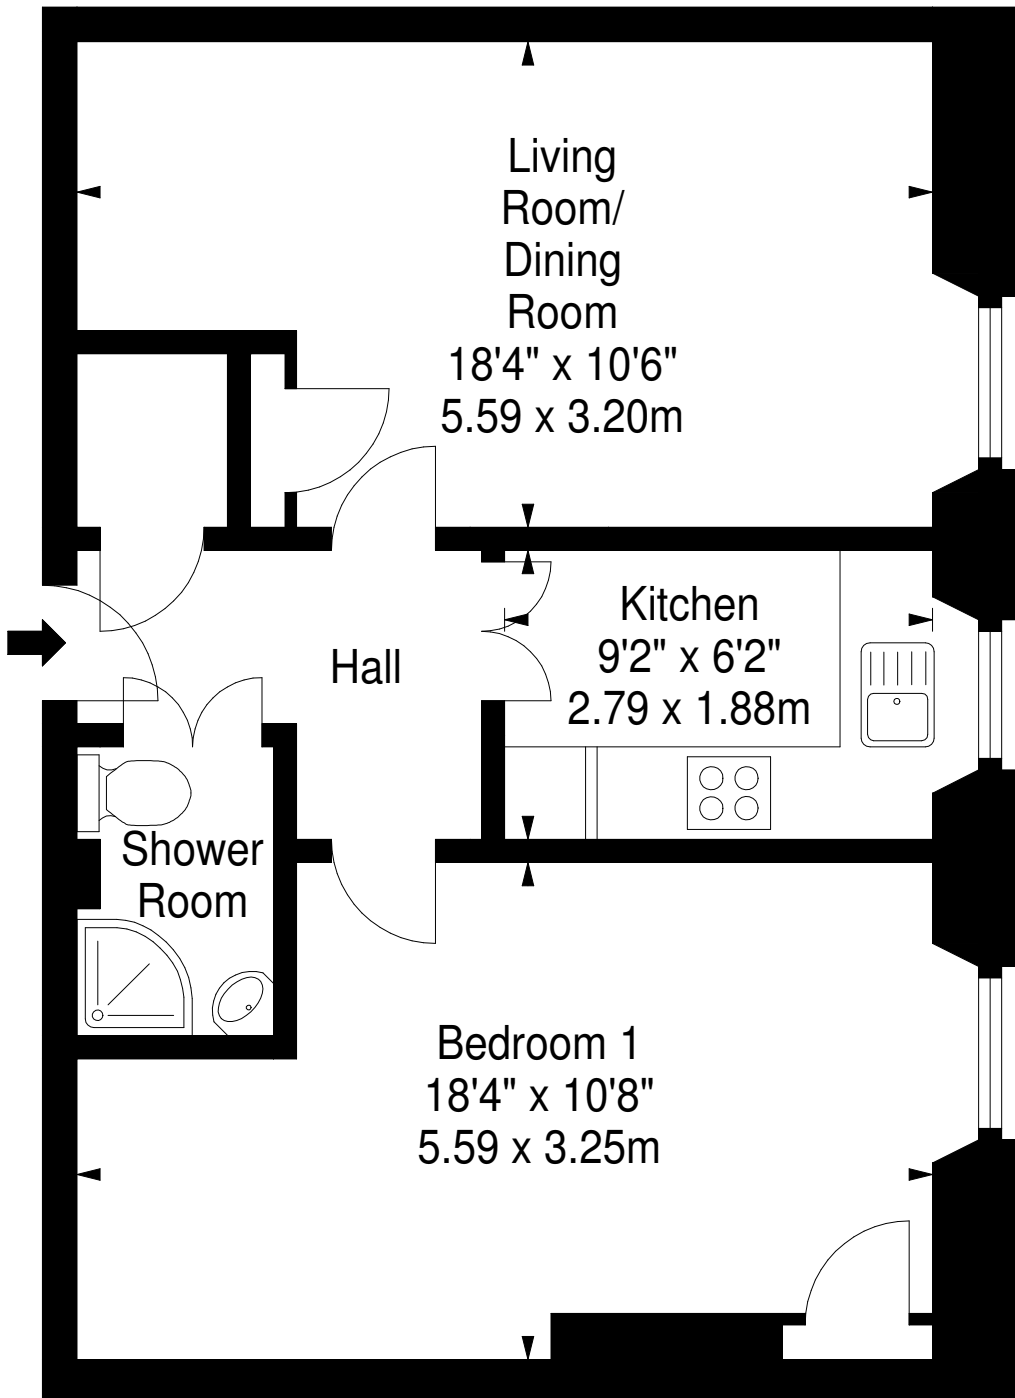

**Roseburn Street,
Edinburgh,
Midlothian, EH12 5NW**

Approx. Gross Internal Area
540 Sq Ft - 50.17 Sq M
For identification only. Not to scale.
© SquareFoot 2020

First Floor