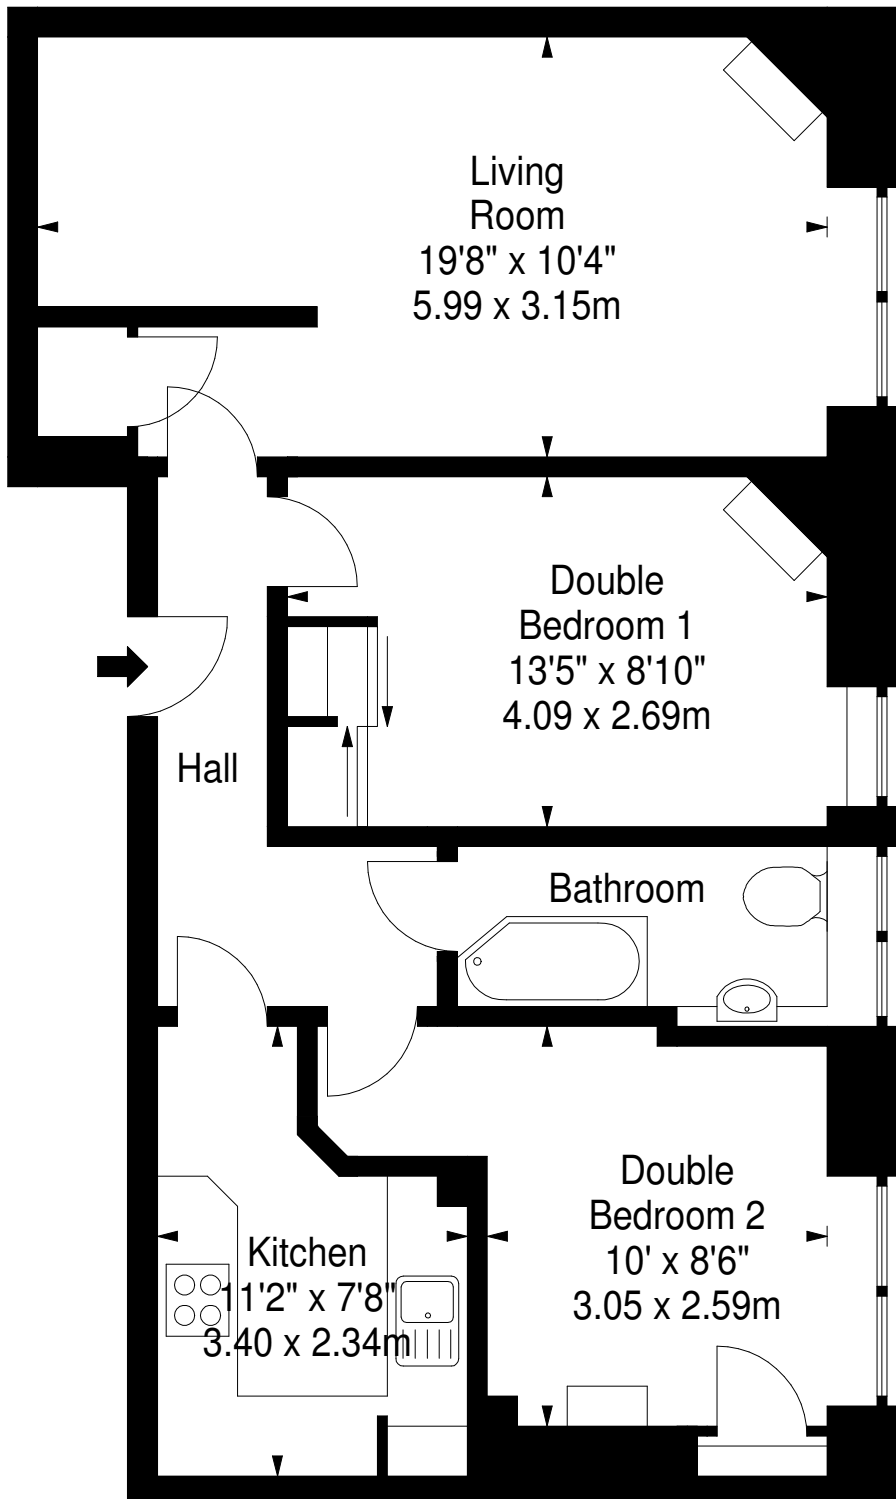

**Craigcrook Place,
Edinburgh,
Midlothian, EH4 3NG**

Approx. Gross Internal Area
656 Sq Ft - 60.94 Sq M
For identification only. Not to scale.
© SquareFoot 2020

Second Floor