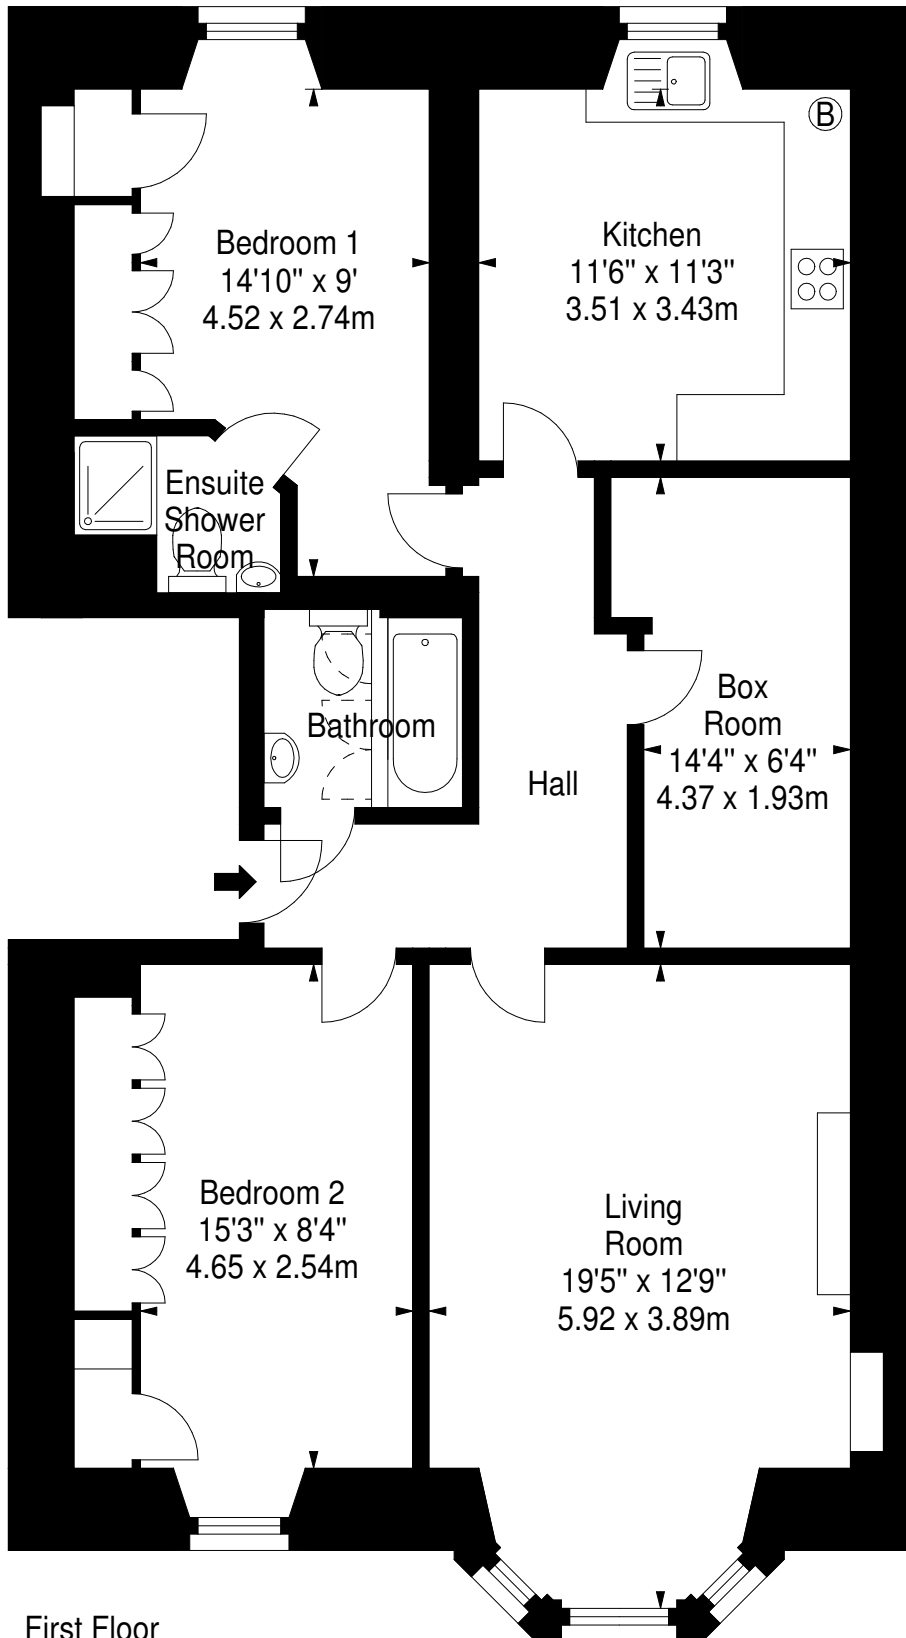

St. Peters Place,
Manor Place,
Edinburgh,
Midlothian, EH3 9PJ

Approx. Gross Internal Area
969 Sq Ft - 90.02 Sq M
For identification only. Not to scale.
© SquareFoot 2018

First Floor