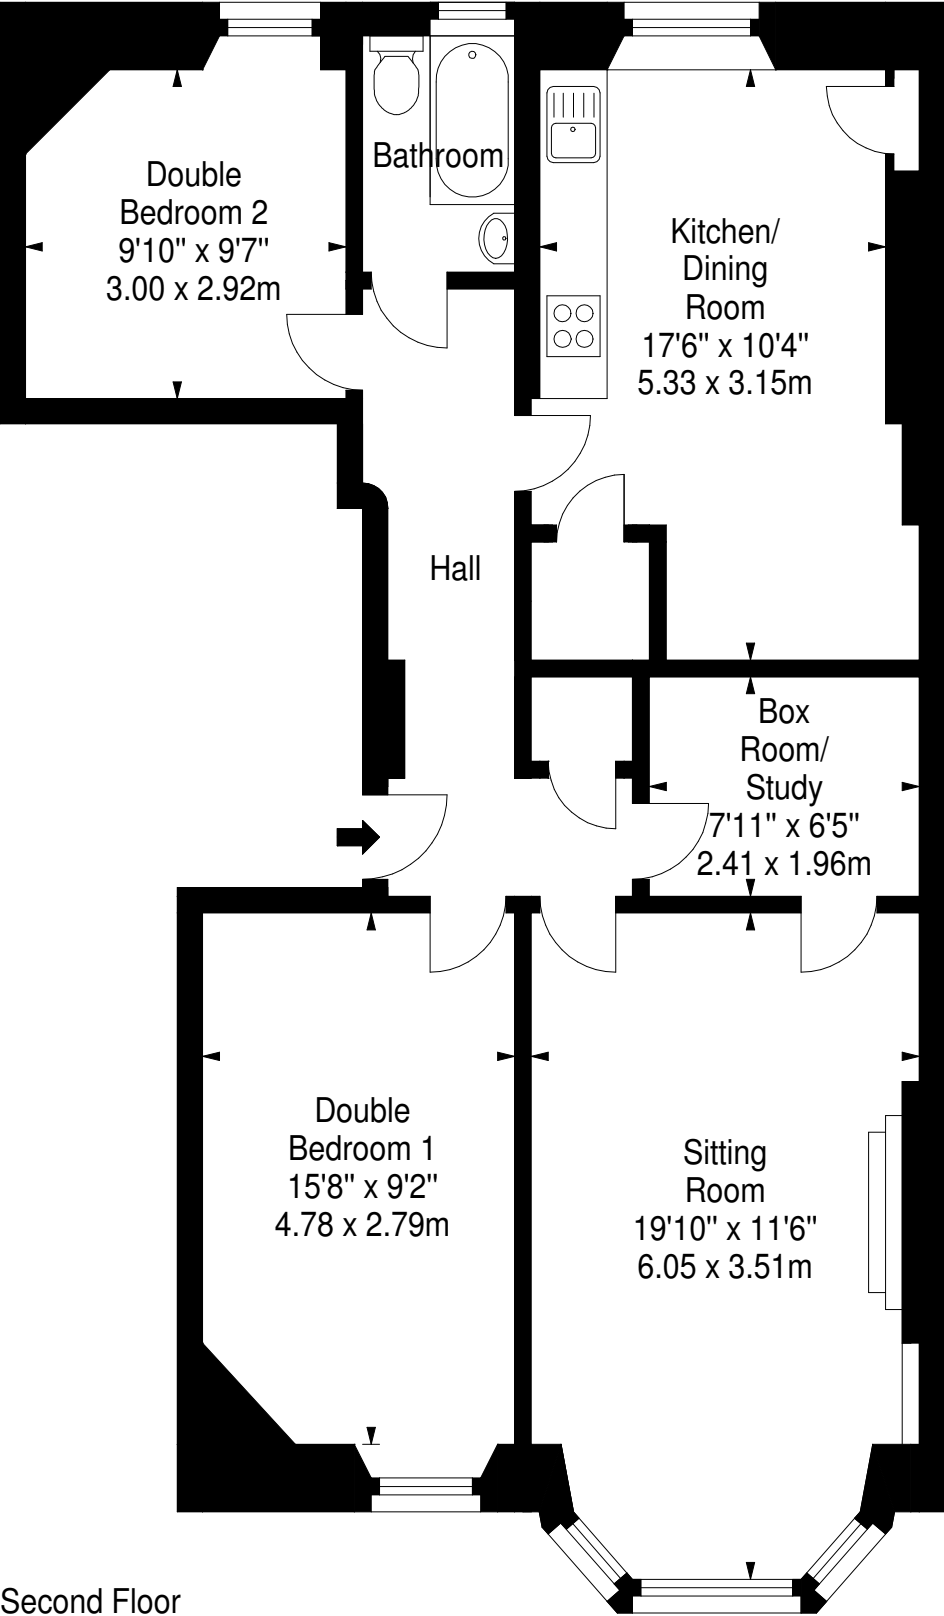

Raeburn Place,
Edinburgh,
Midlothian, EH4 1HH

SquareFoot

Approx. Gross Internal Area
878 Sq Ft - 81.57 Sq M
For identification only. Not to scale.
© SquareFoot 2020

Second Floor