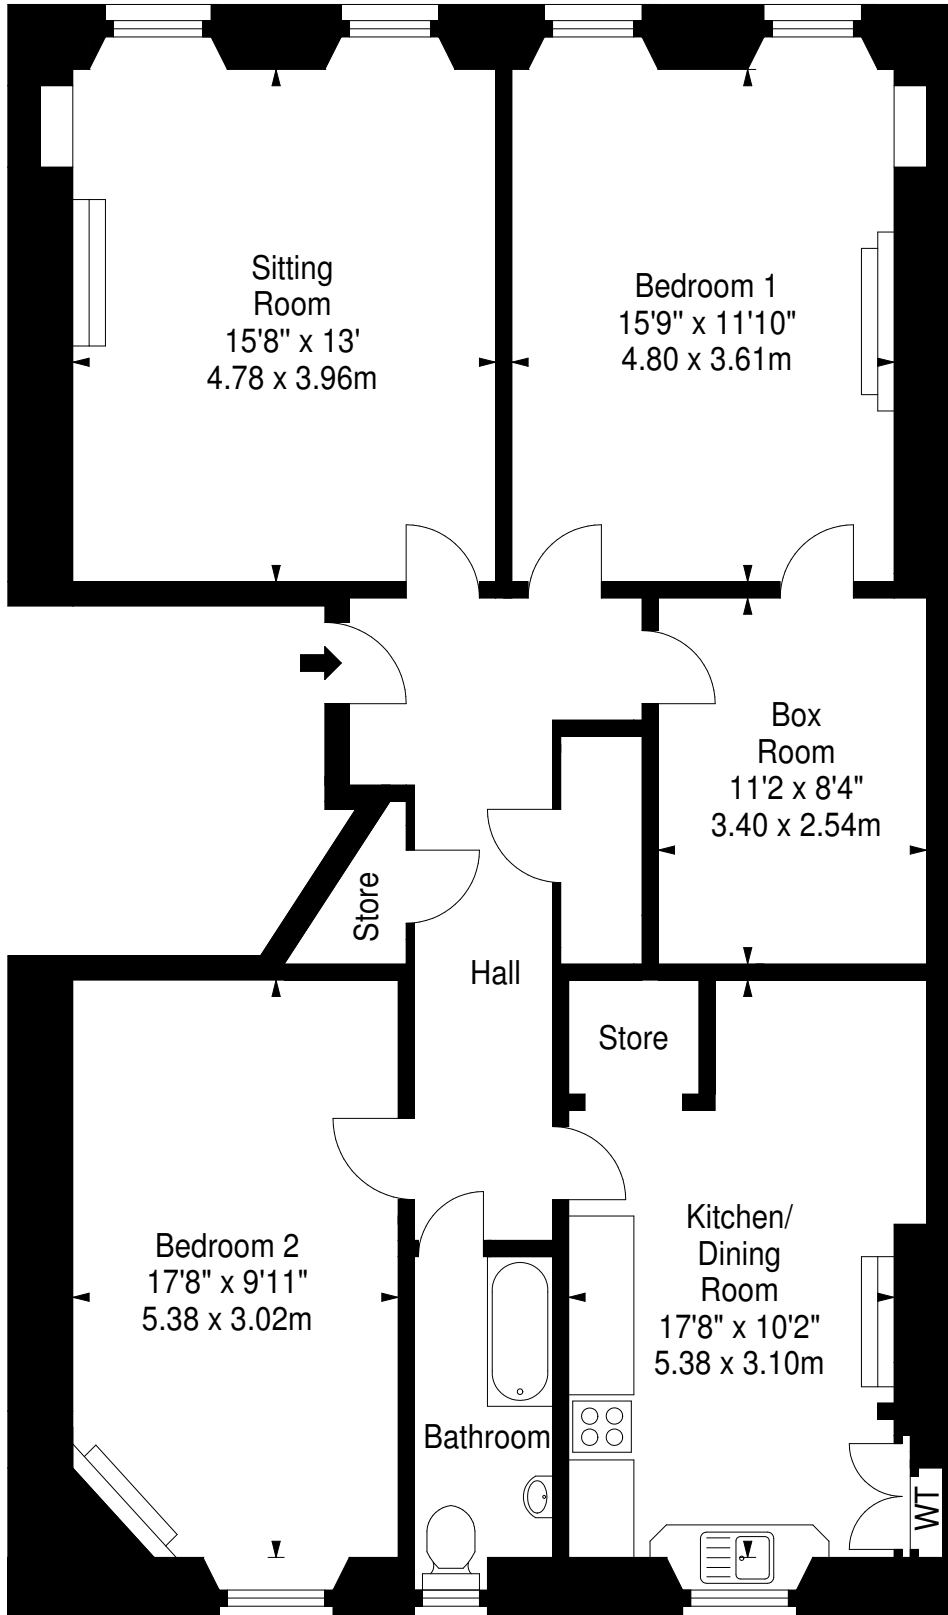

**Brunton Place,
Edinburgh,
Midlothian, EH7 5EJ**

Approx. Gross Internal Area
1114 Sq Ft - 103.49 Sq M
For identification only. Not to scale.
© SquareFoot 2018

Second Floor