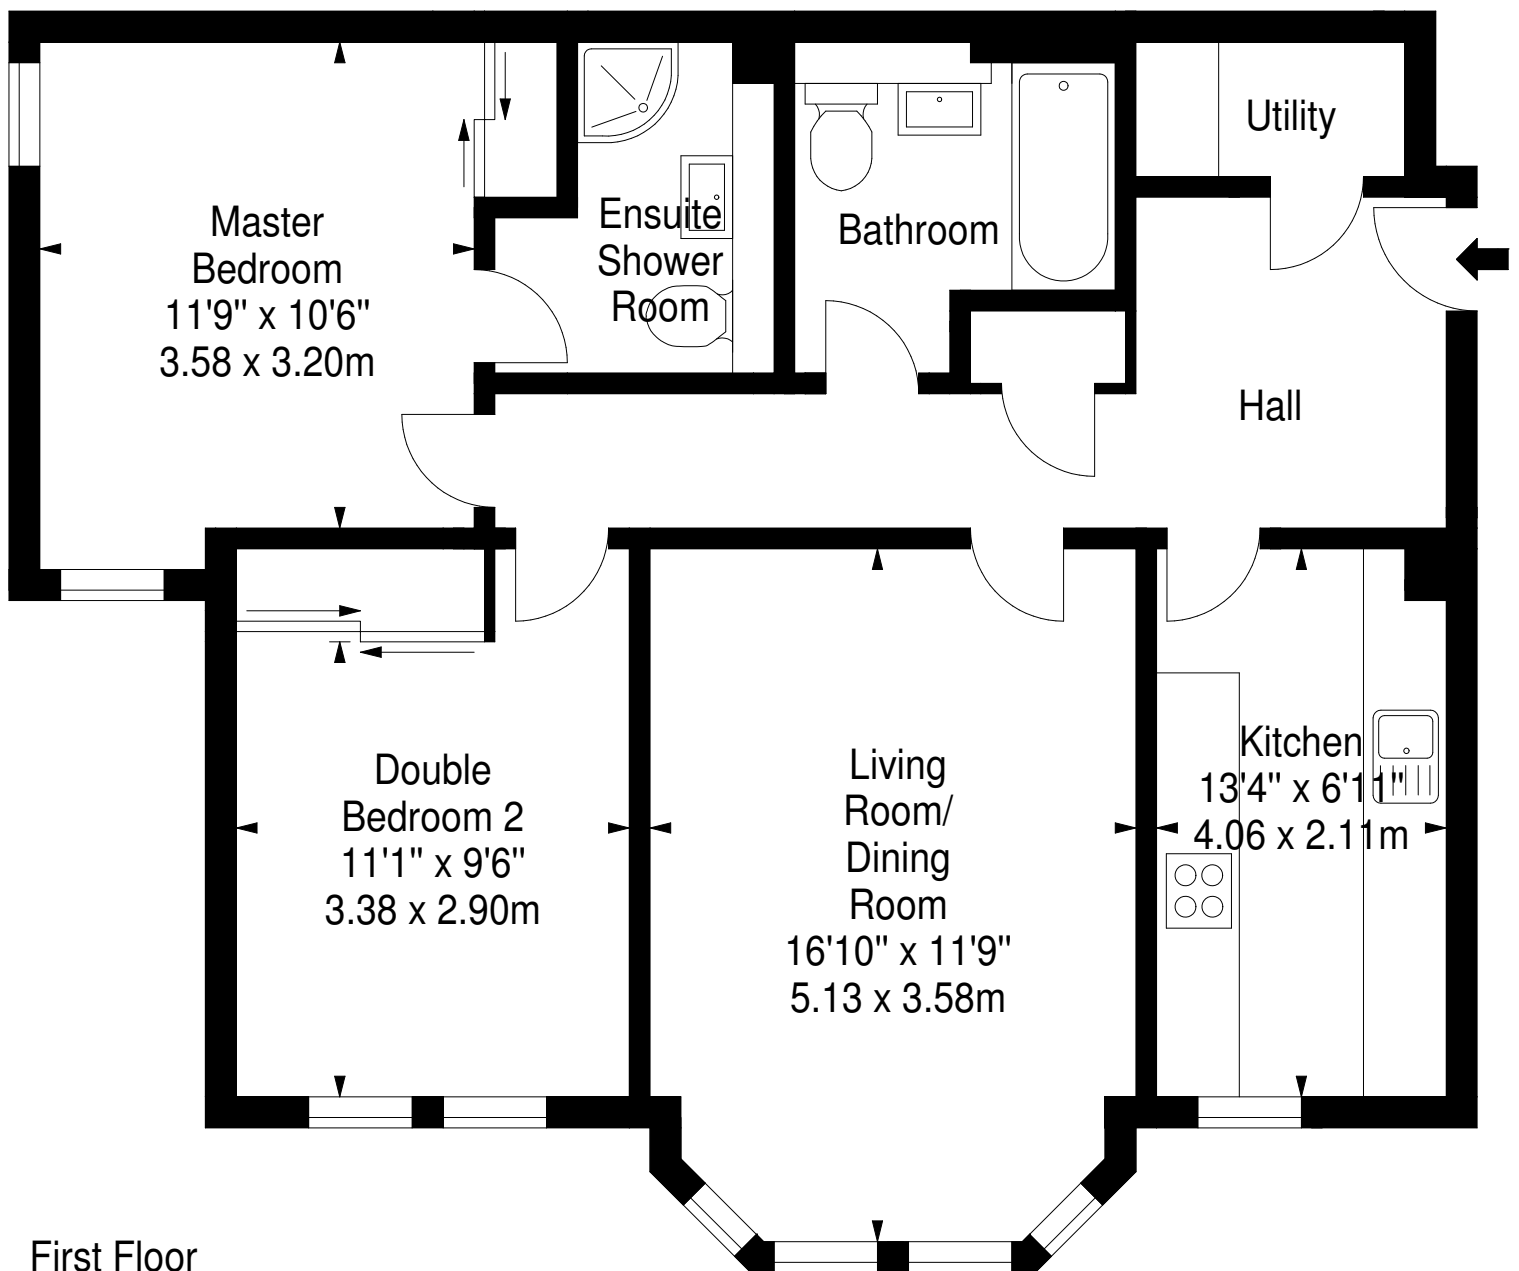

Mayfield Gardens, Edinburgh, EH9 2BZ

Approx. Gross Internal Area
835 Sq Ft - 77.57 Sq M
For identification only. Not to scale.
© SquareFoot 2019

First Floor