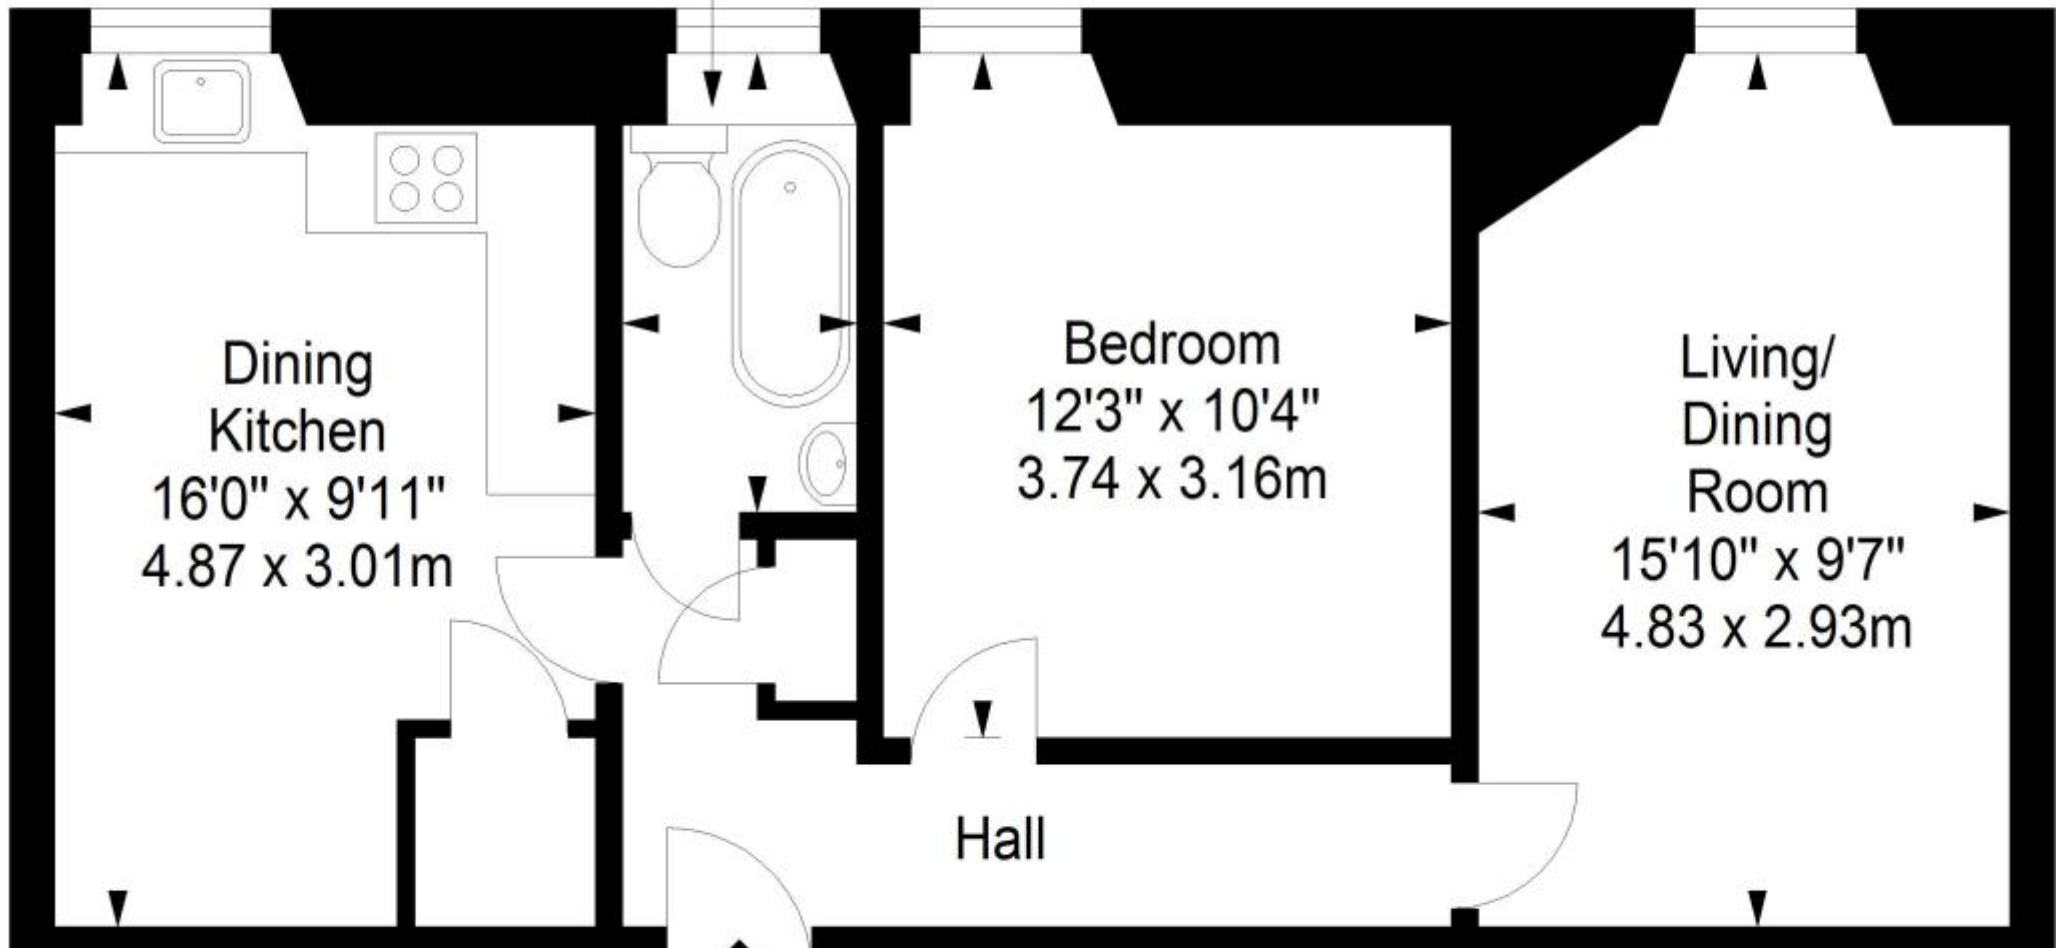

First Floor

Approx. 49.7 sq. metres (535.0 sq. feet)

Bathroom
8'4" x 4'4"
2.53 x 1.32m

Total area: approx. 49.7 sq. metres (535.0 sq. feet)