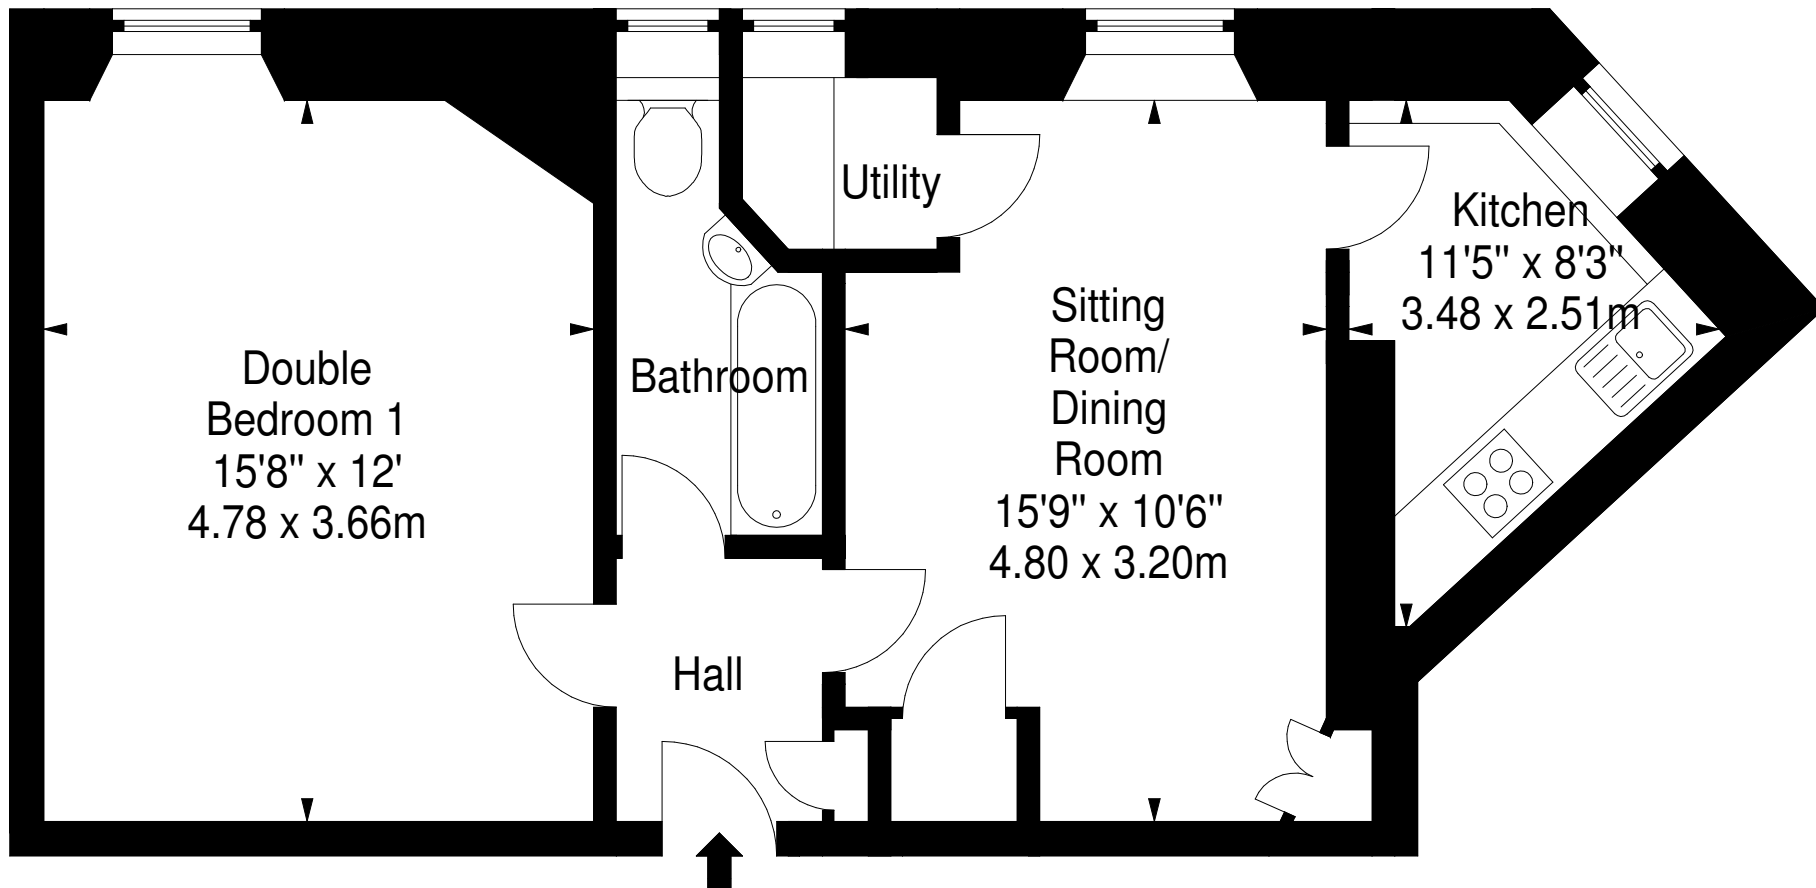

Bellevue Road, Edinburgh, EH7 4DL

Approx. Gross Internal Area
519 Sq Ft - 48.22 Sq M
For identification only. Not to scale.
© SquareFoot 2020

Third Floor