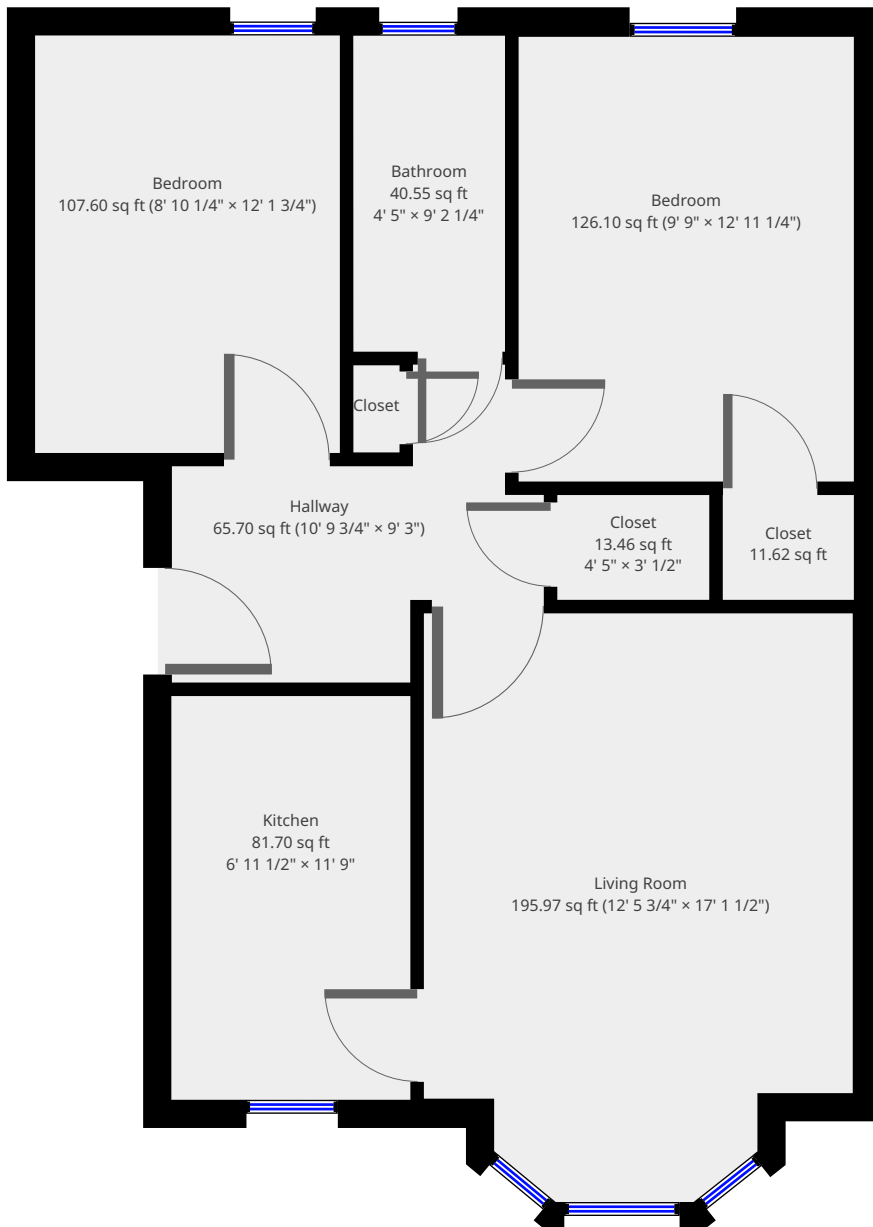

Statistics

Area: 631 sq ft
1 Floor
2 Bedrooms
1 Bathroom

Ground Floor

THIS FLOORPLAN IS PROVIDED WITHOUT WARRANTY OF ANY KIND. PINSTRIPE DISCLAIMS ANY WARRANTY INCLUDING, WITHOUT LIMITATION, SATISFACTORY QUALITY OR ACCURACY OF DIMENSIONS. FOR IDENTIFICATION ONLY. NOT TO SCALE.