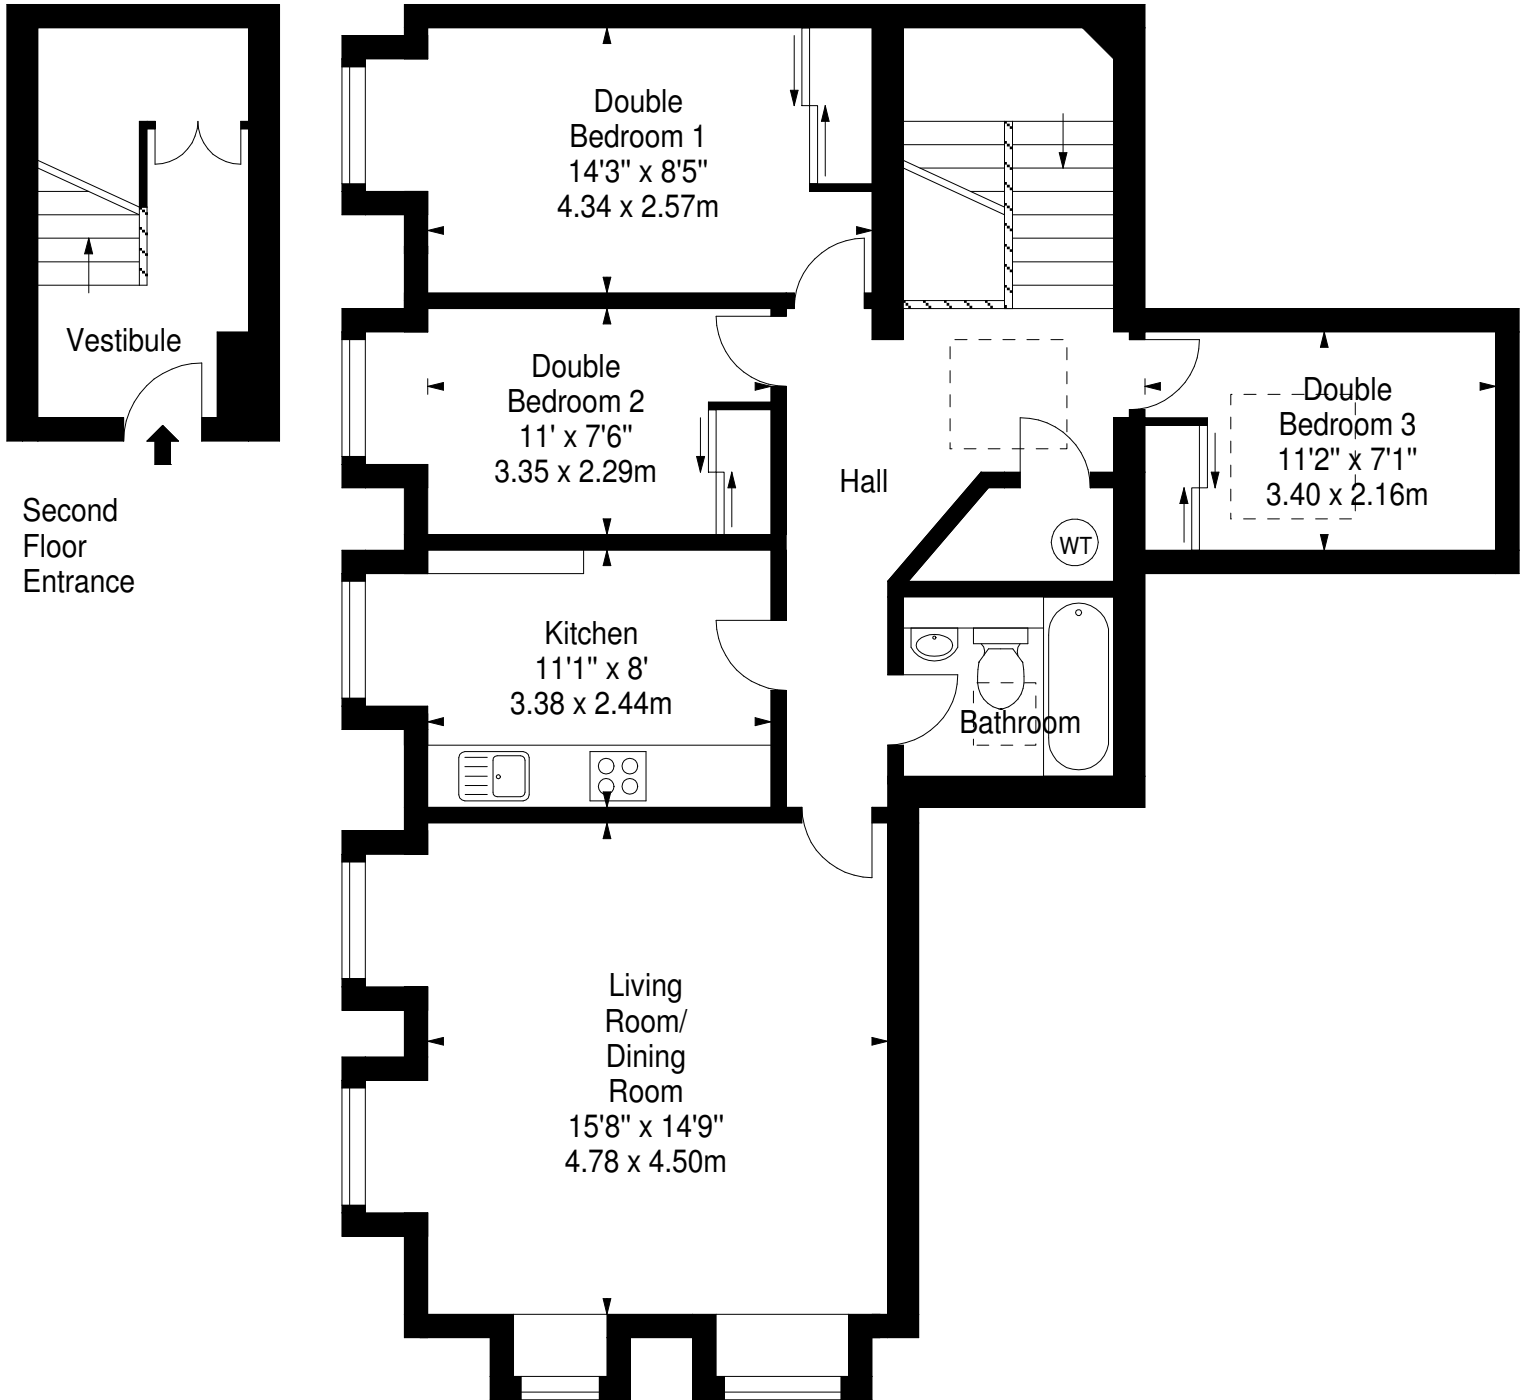

**Caledonian Crescent,
Edinburgh, EH11 2AT**

Approx. Gross Internal Area
993 Sq Ft - 92.25 Sq M
For identification only. Not to scale.
© SquareFoot 2020

Second
Floor
Entrance

Third Floor