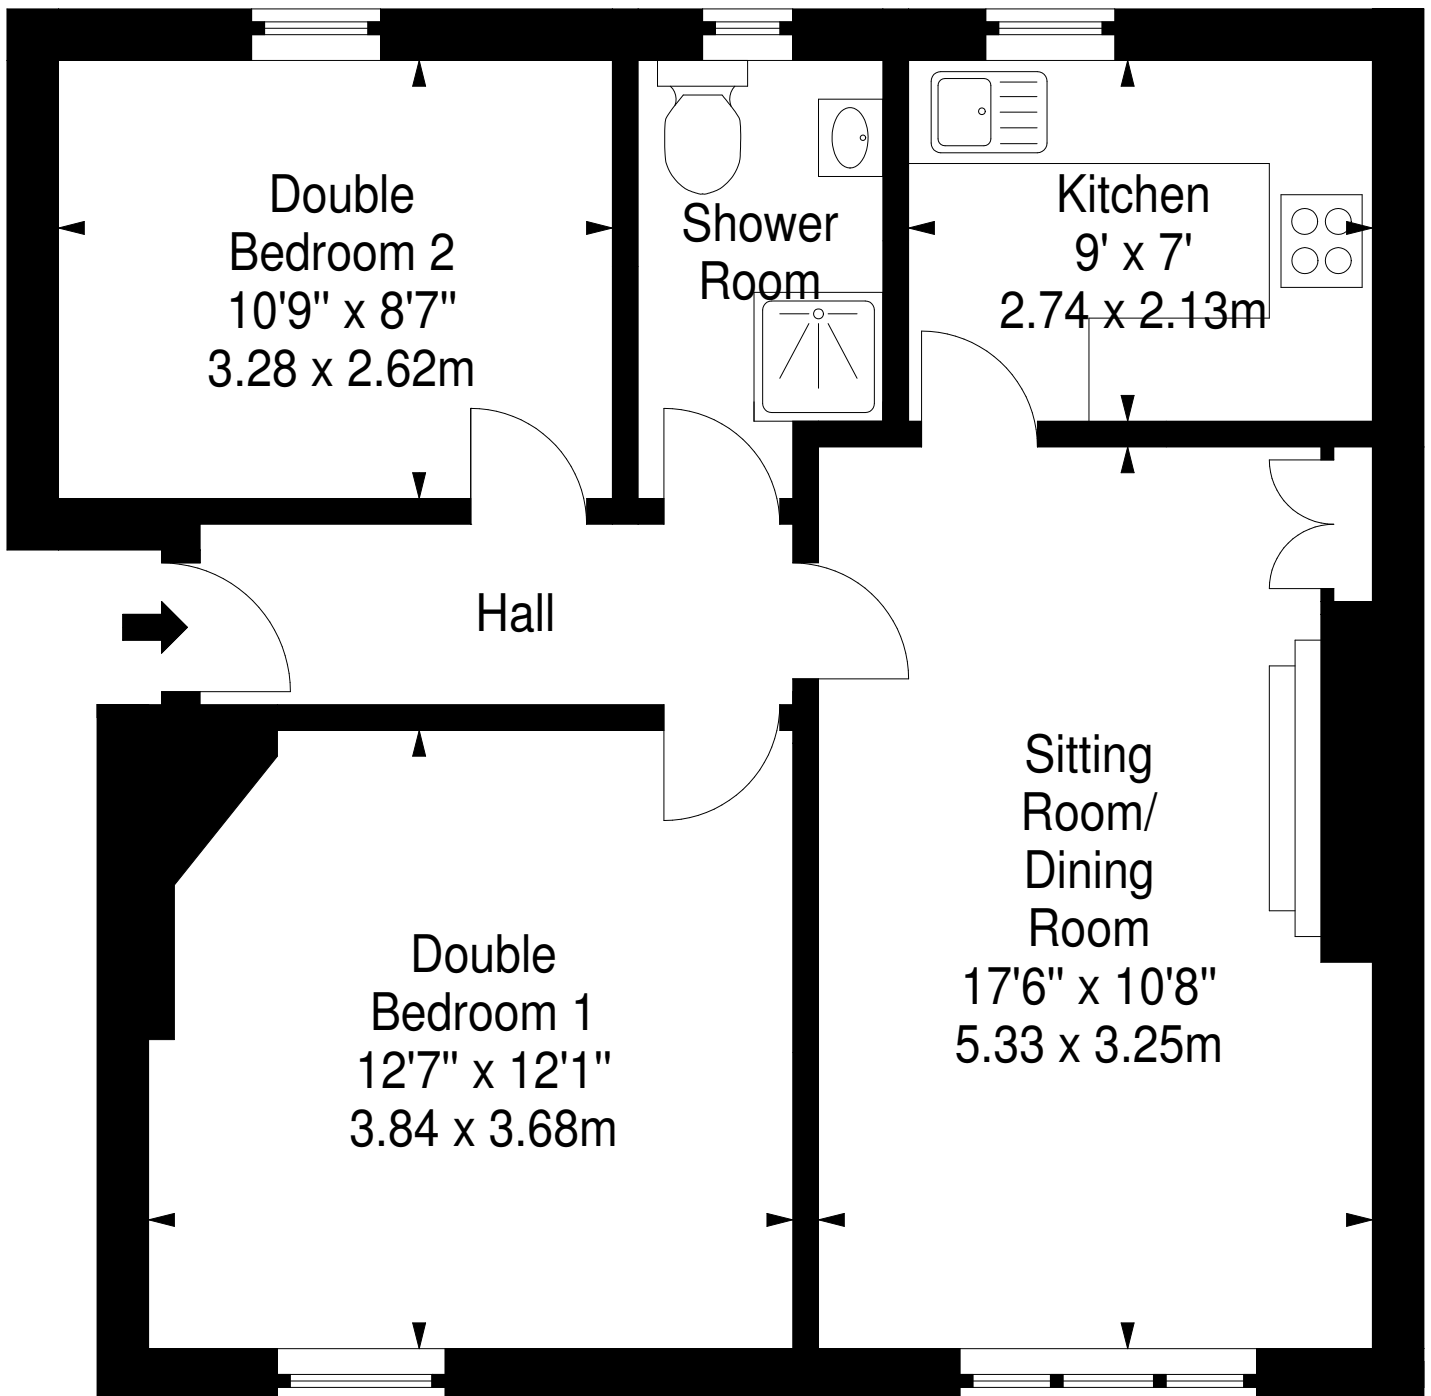

**Fords Road,  
Edinburgh, EH11 3HT**

Approx. Gross Internal Area  
600 Sq Ft - 55.74 Sq M  
For identification only. Not to scale.  
© SquareFoot 2020

First Floor