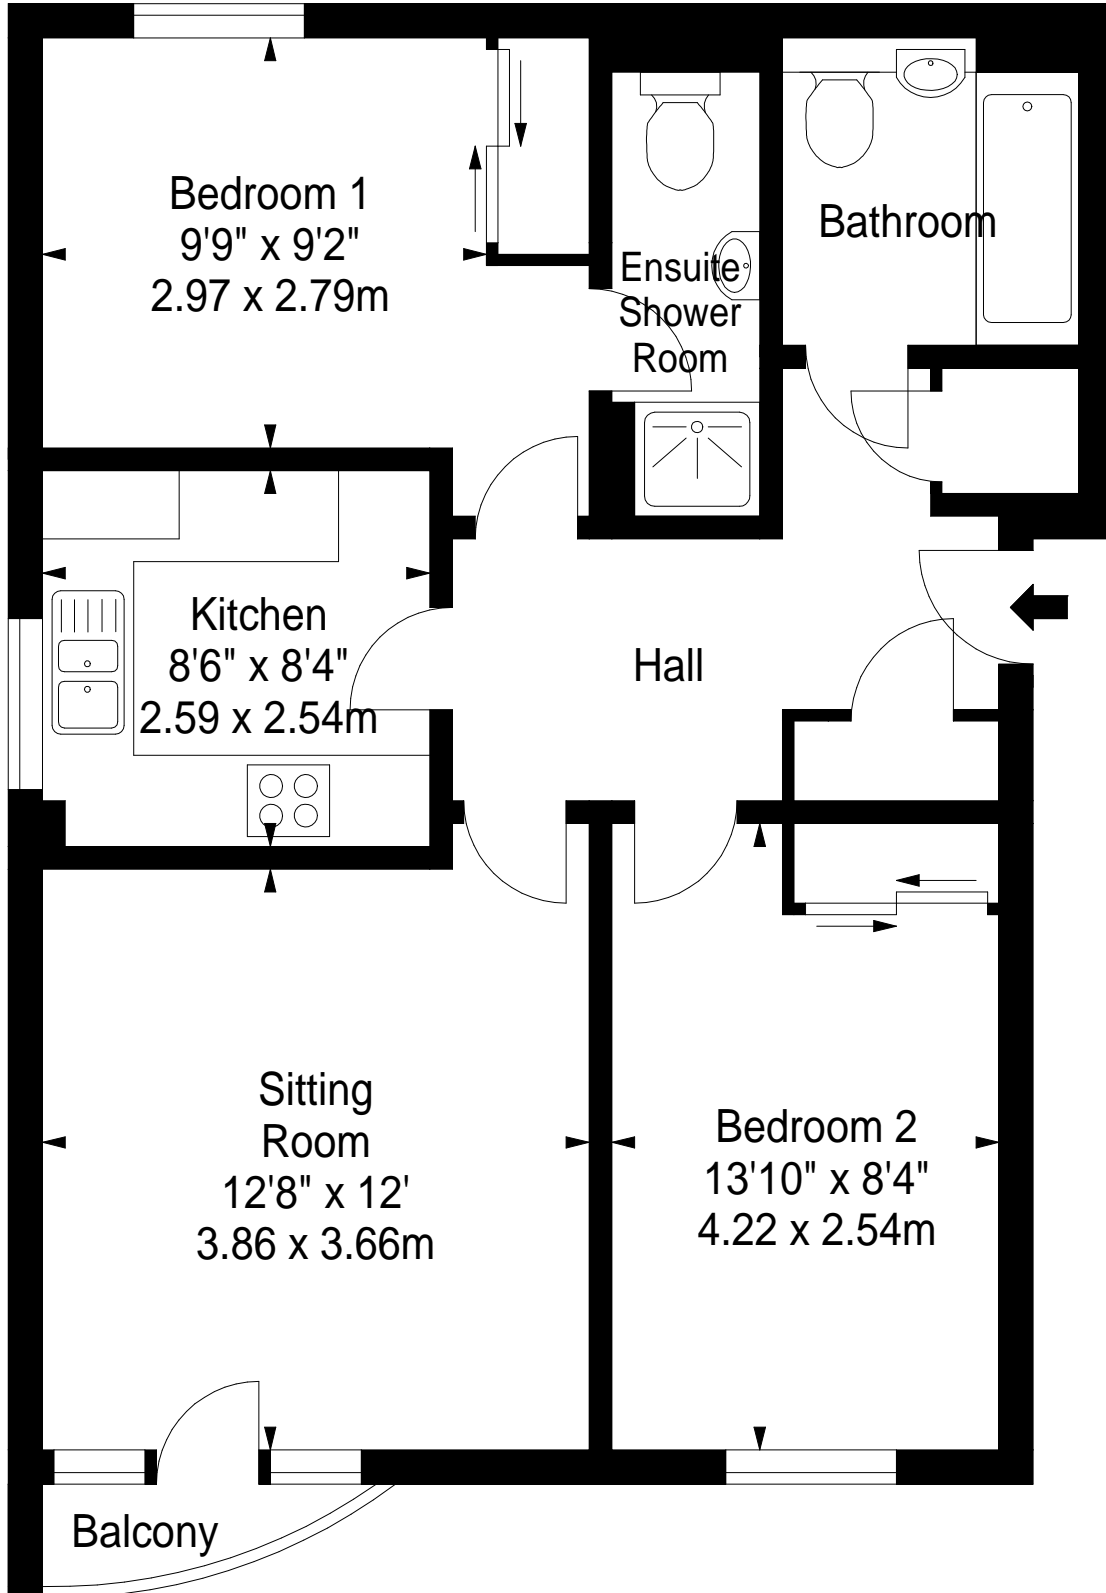

# Stenhouse Street West, EH11 3DX

Approx. Gross Internal Area

669 Sq Ft - 62.15 Sq M

For identification only. Not to scale.

© SquareFoot 2020

First Floor