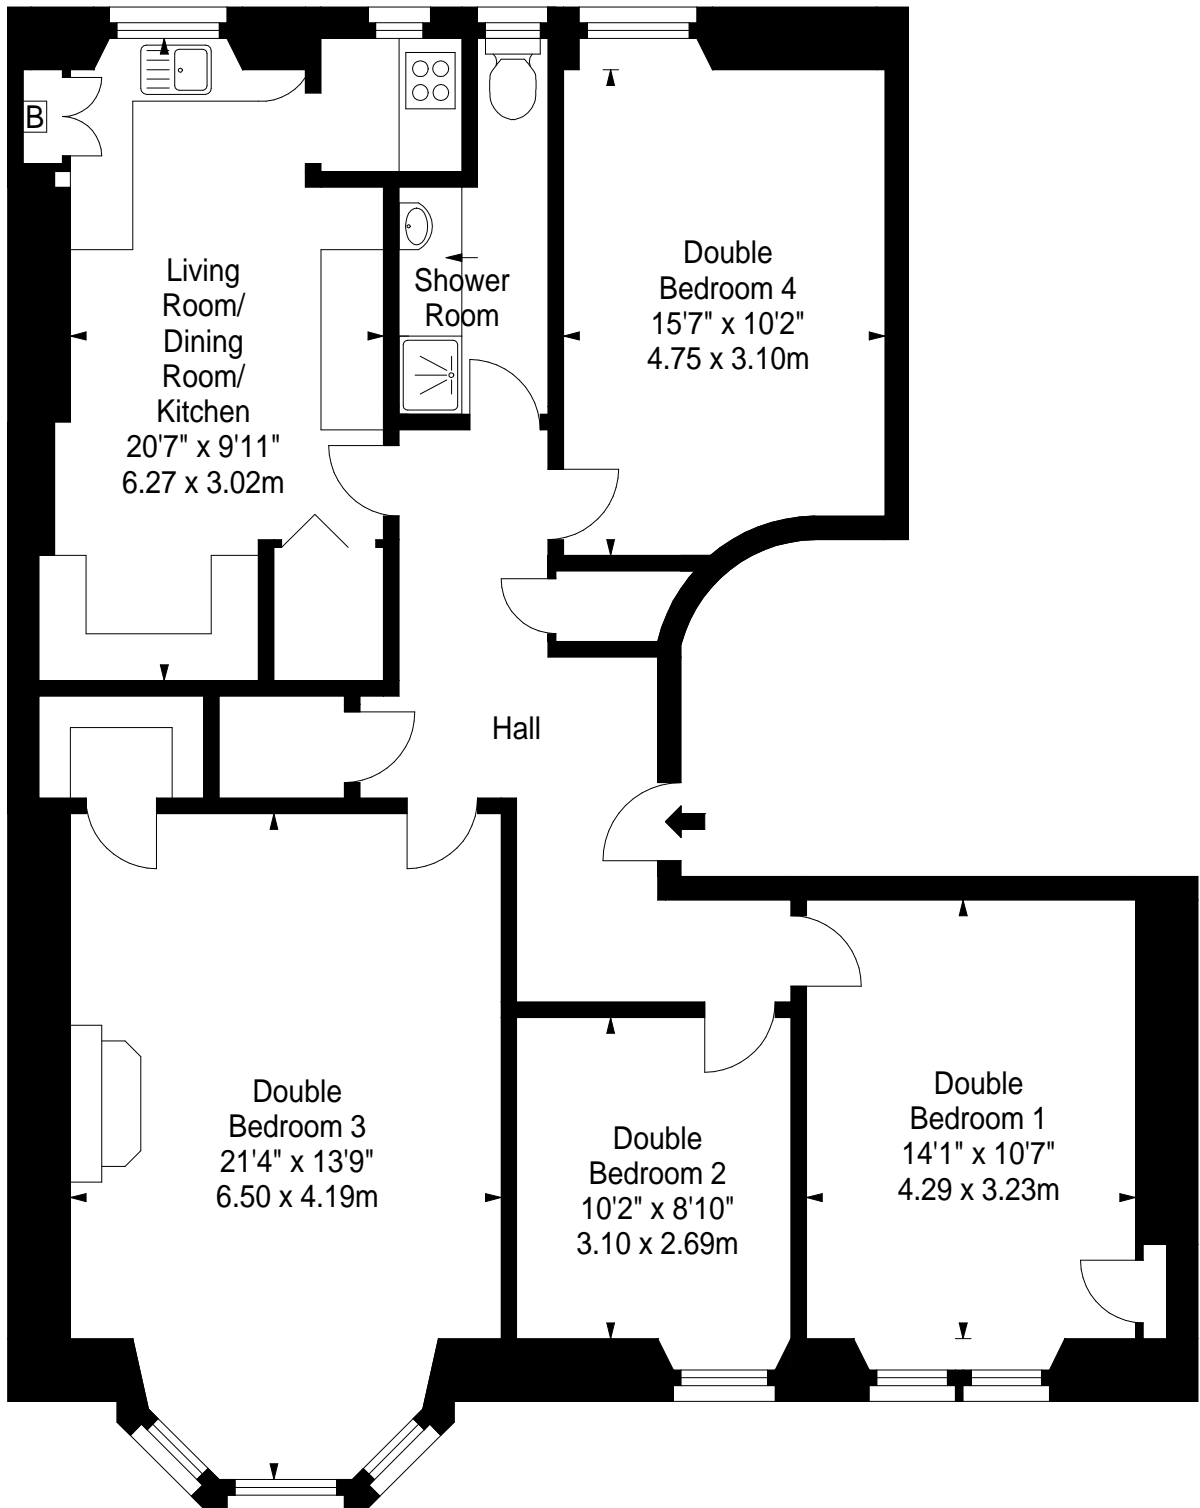

Strathearn Road,
Edinburgh,
Midlothian, EH9 2AD

Approx. Gross Internal Area
1170 Sq Ft - 108.69 Sq M
For identification only. Not to scale.
© SquareFoot 2020

Second Floor