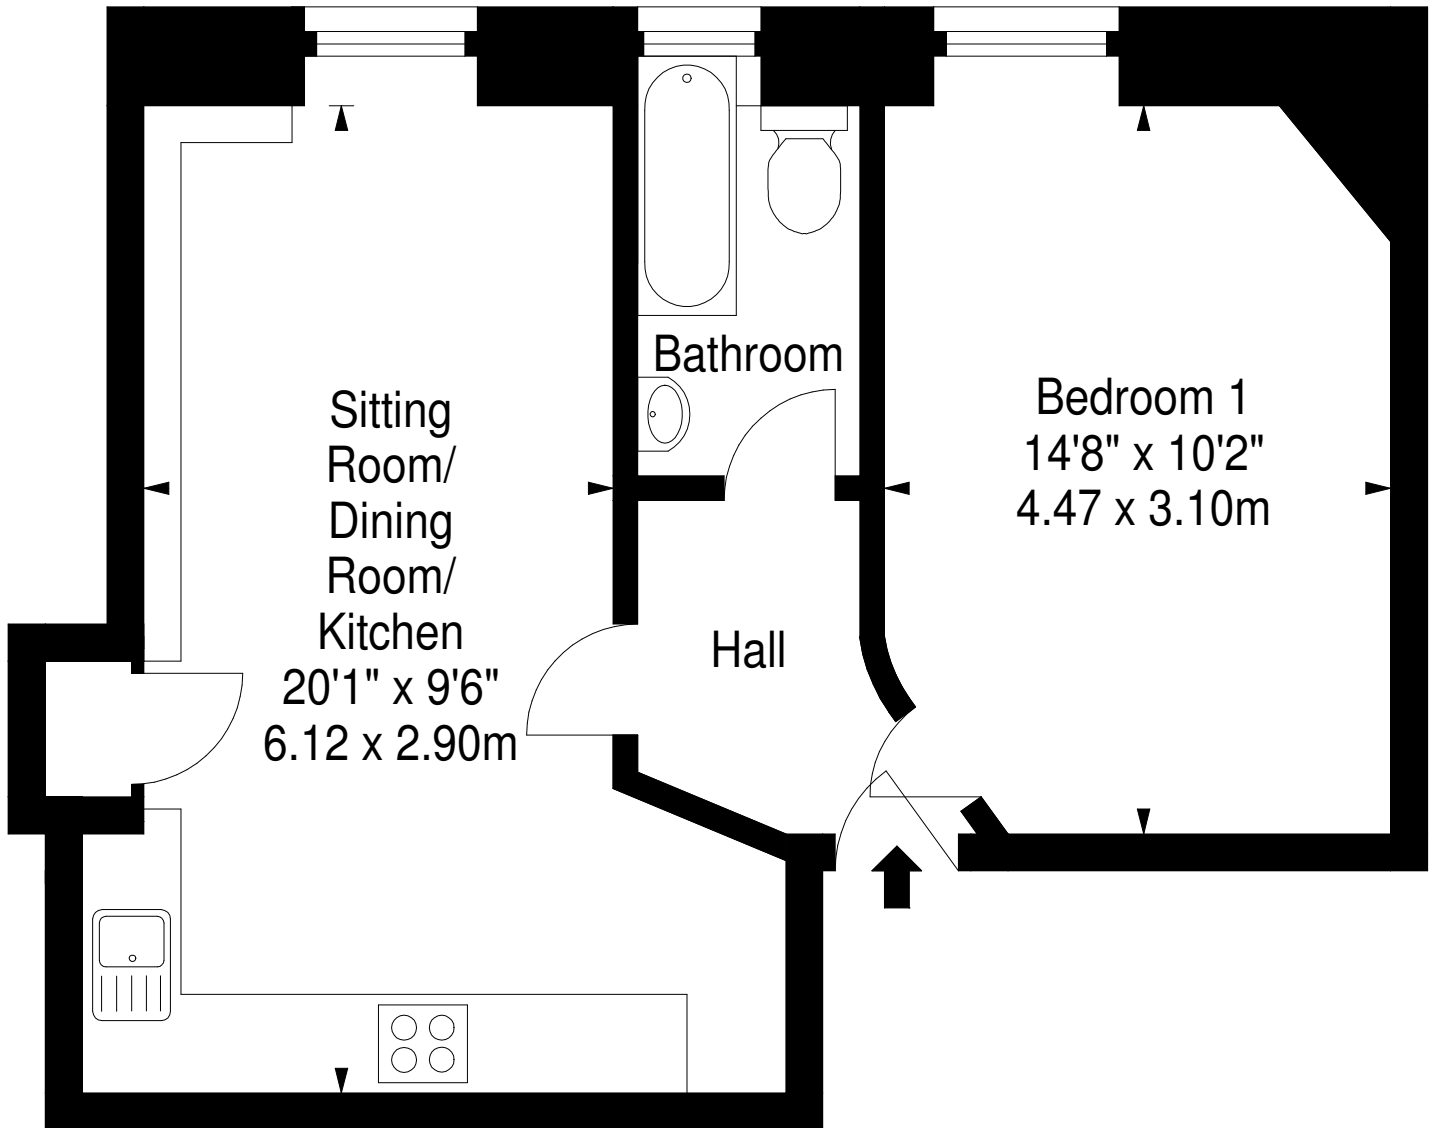

Bonnington Road, Edinburgh, EH6 5BE

Approx. Gross Internal Area

463 Sq Ft - 43.01 Sq M

For identification only. Not to scale.

© SquareFoot 2020

Third Floor