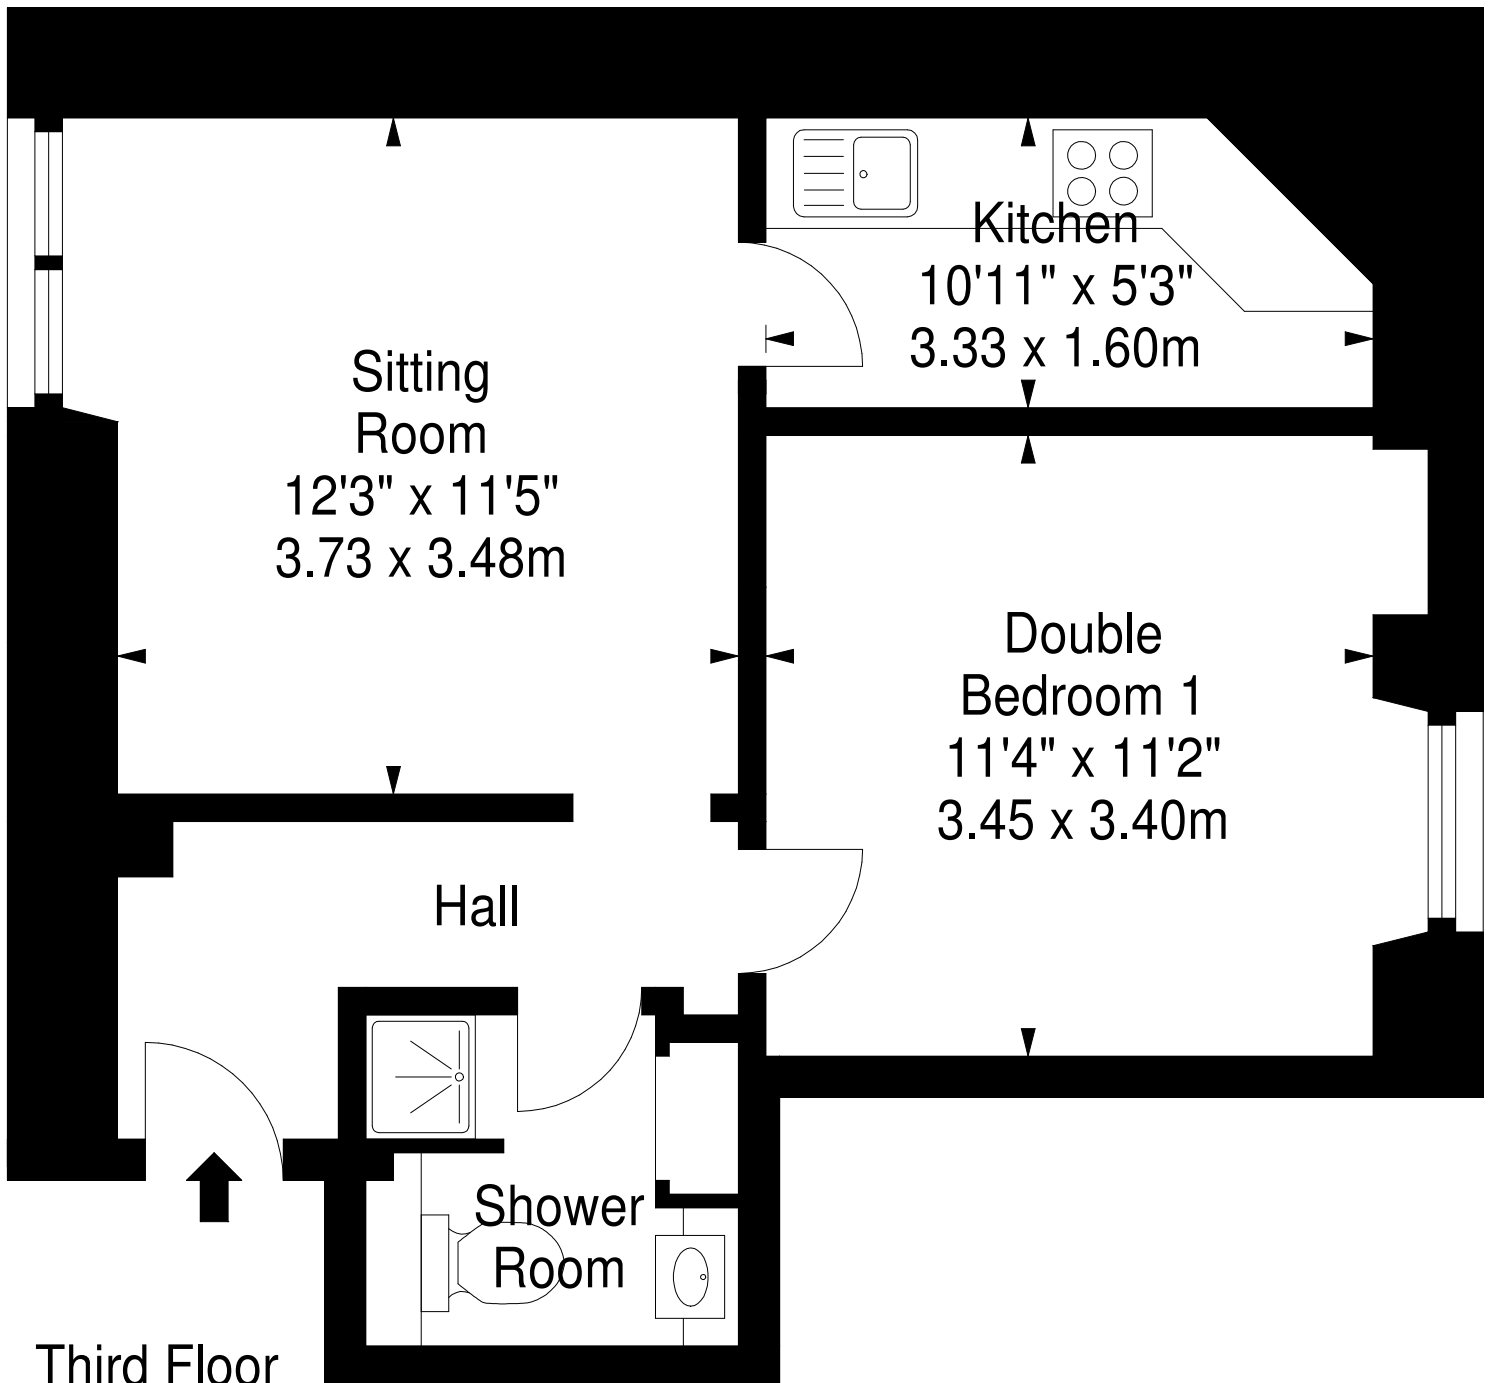

**Sciennes House Place,  
Edinburgh,  
Midlothian, EH9 1NN**

SquareFoot

Approx. Gross Internal Area  
442 Sq Ft - 41.06 Sq M  
For identification only. Not to scale.  
© SquareFoot 2021

Third Floor