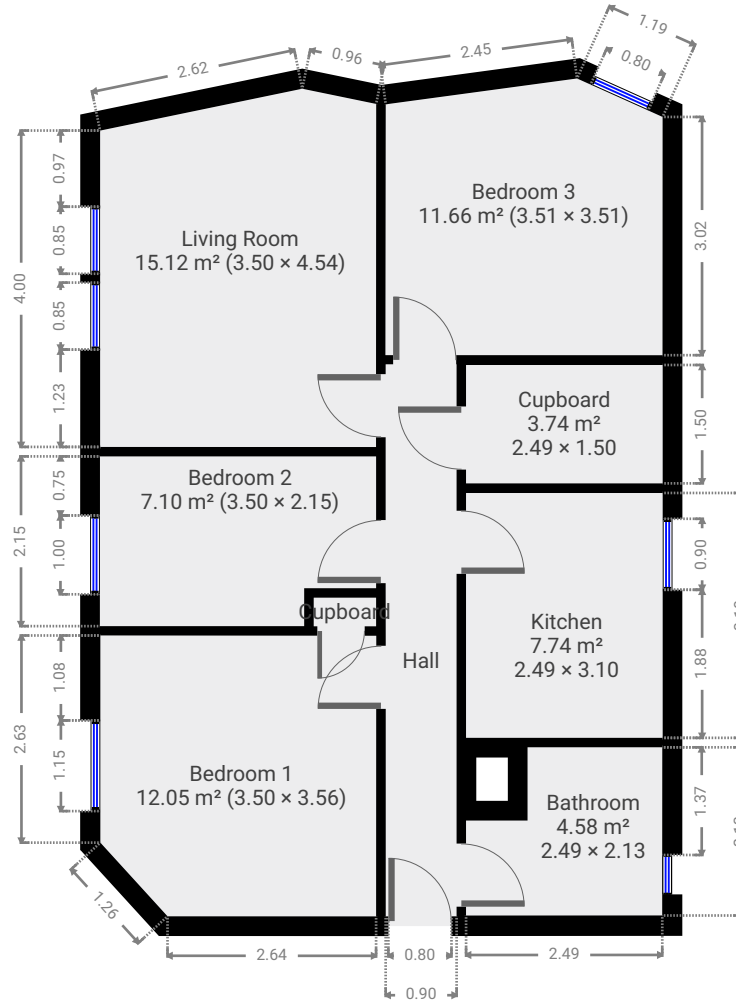

▼ **Ground Floor**

TOTAL AREA: 68.53 m² • LIVING AREA: 68.53 m² • ROOMS: 5

NAME
Project 4

DETAILS
Total area: 68.53 m²
Living area: 68.53 m²
Floors: 1
Rooms: 5

THIS FLOORPLAN IS PROVIDED WITHOUT WARRANTY OF ANY KIND. SENSOPIA DISCLAIMS ANY WARRANTY INCLUDING, WITHOUT LIMITATION, SATISFACTORY QUALITY OR ACCURACY OF DIMENSIONS.