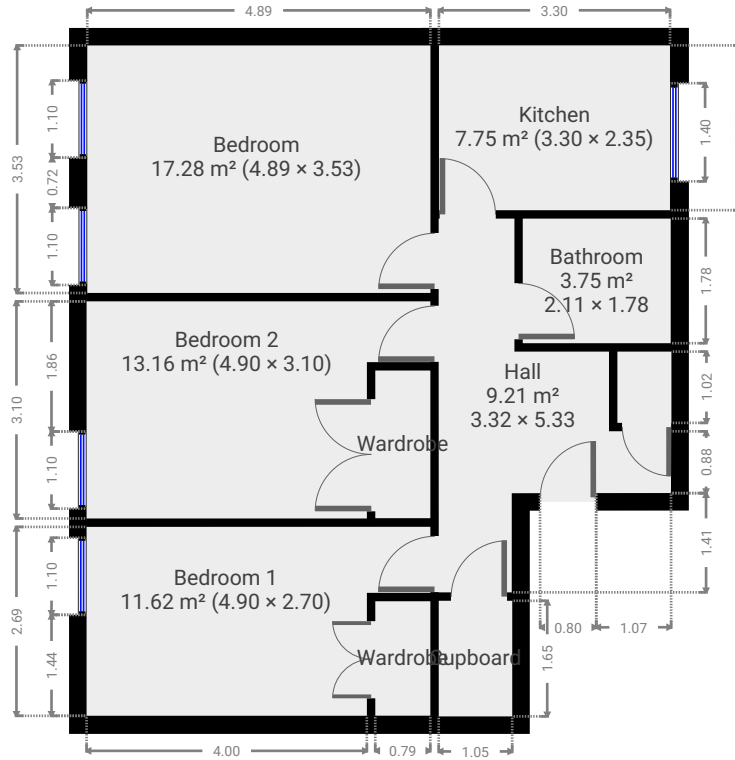

NAME
Project 4

DETAILS
Total area: 68.17 m²
Living area: 68.17 m²
Floors: 1
Rooms: 4

THIS FLOORPLAN IS PROVIDED WITHOUT WARRANTY OF ANY KIND. SENSOPIA DISCLAIMS ANY WARRANTY INCLUDING, WITHOUT LIMITATION, SATISFACTORY QUALITY OR ACCURACY OF DIMENSIONS.