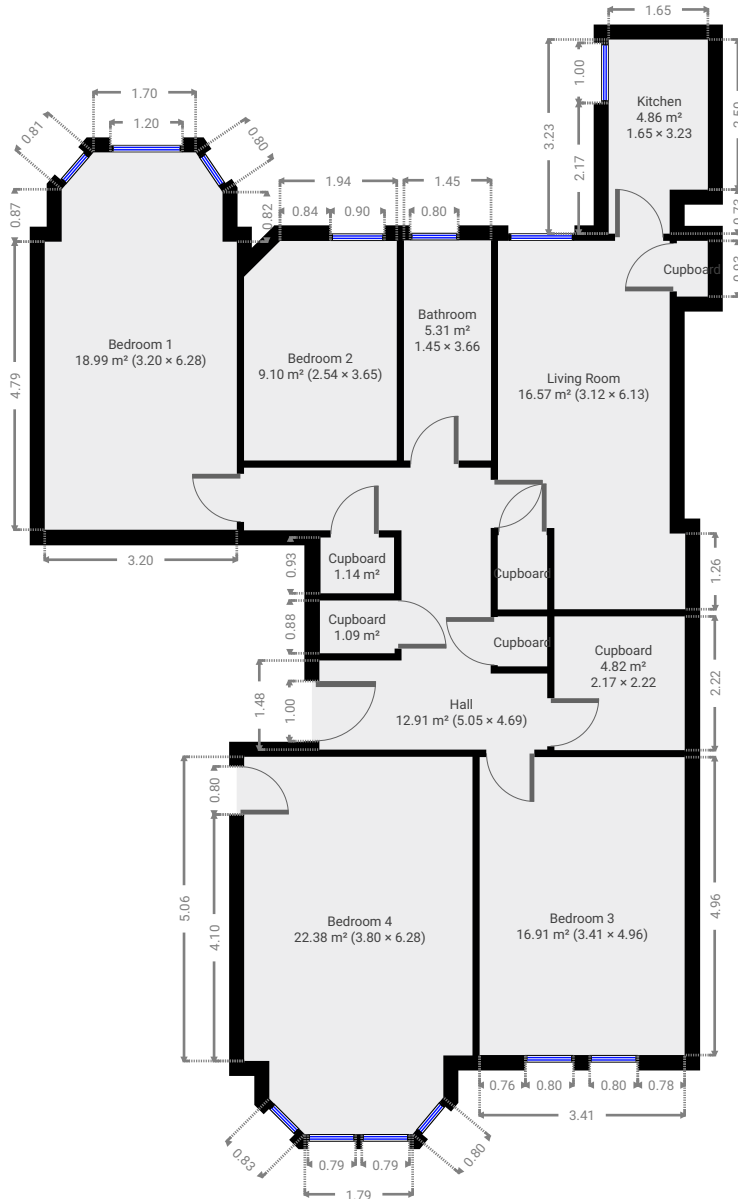

**NAME**  
Project 4

**DETAILS**  
Total area: 116.19 m<sup>2</sup>  
Living area: 116.19 m<sup>2</sup>  
Floors: 1  
Rooms: 6

THIS FLOORPLAN IS PROVIDED WITHOUT WARRANTY OF ANY KIND. SENSOPIA DISCLAIMS ANY WARRANTY INCLUDING, WITHOUT LIMITATION, SATISFACTORY QUALITY OR ACCURACY OF DIMENSIONS.