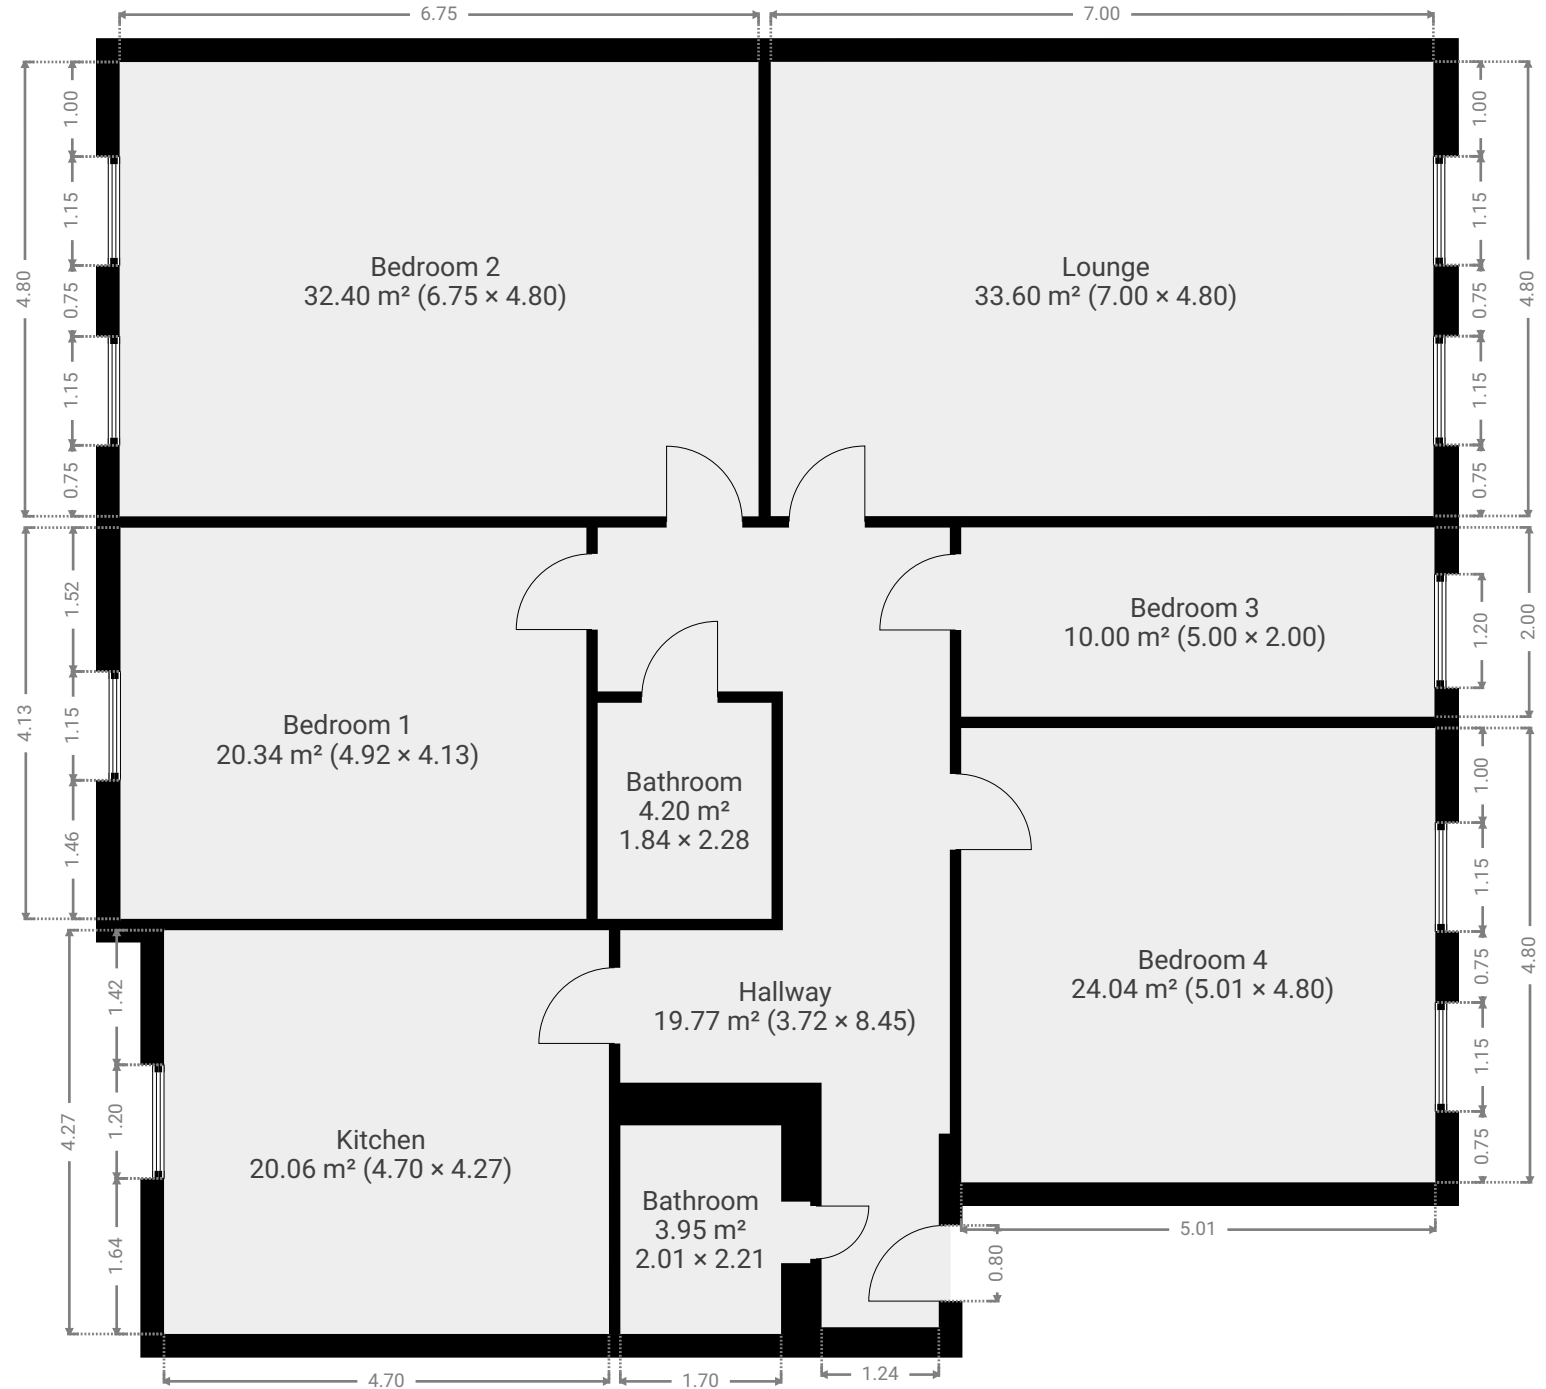

Project 1

CREATED ON
2023-01-18

DETAILS
Total area: 168.29 m²
Living area: 168.29 m²
Floors: 1
Rooms: 6

▼ **Ground Floor**

TOTAL AREA: 168.29 m² • LIVING AREA: 168.29 m² • ROOMS: 6

THIS FLOORPLAN IS PROVIDED WITHOUT WARRANTY OF ANY KIND. SENSOPIA DISCLAIMS ANY WARRANTY INCLUDING, WITHOUT LIMITATION, SATISFACTORY QUALITY OR ACCURACY OF DIMENSIONS.