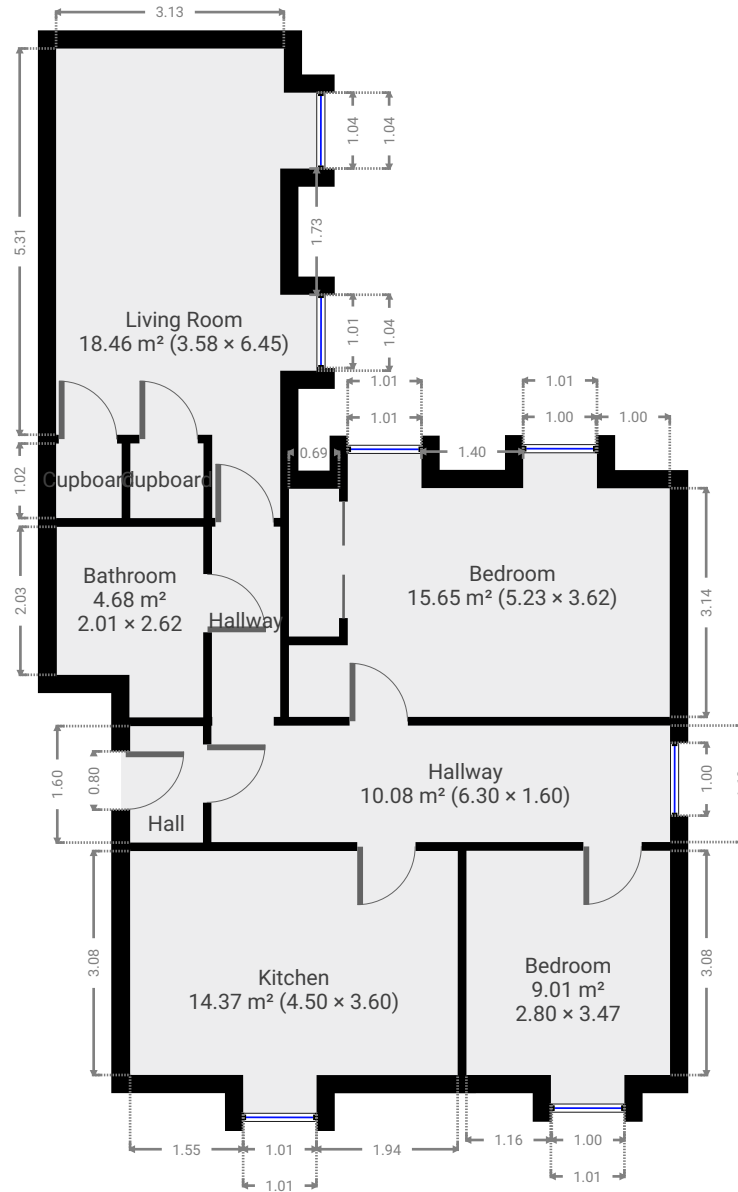

Project 4

SUBMITTED BY

lucy.kosicka@onlineplc.co.uk

CREATED ON

2021-11-02

DETAILS

Total area: 79.60 m²
 Living area: 79.60 m²
 Floors: 1
 Rooms: 4

THIS FLOORPLAN IS PROVIDED WITHOUT WARRANTY OF ANY KIND. SENSOPIA DISCLAIMS ANY WARRANTY INCLUDING, WITHOUT LIMITATION, SATISFACTORY QUALITY OR ACCURACY OF DIMENSIONS.