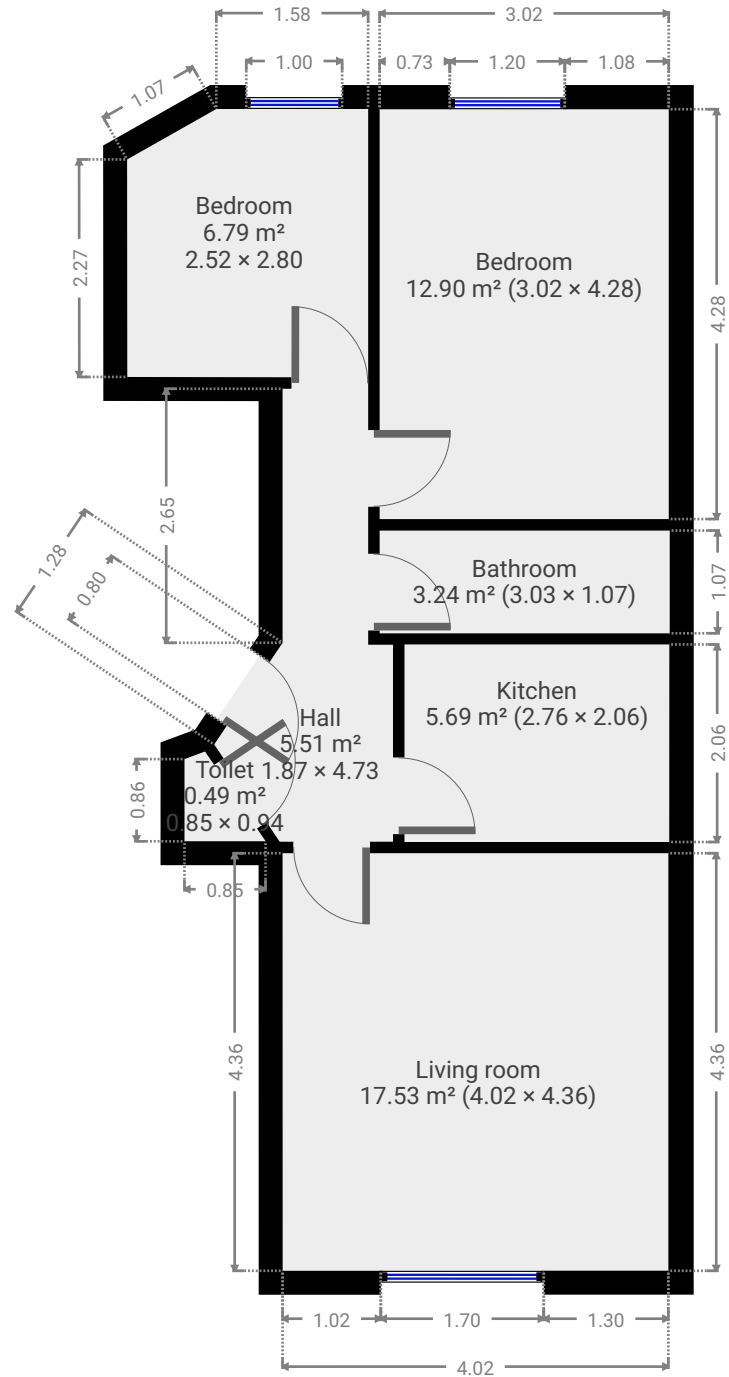

NAME
Project 5

DETAILS
Total area: 52.13 m²
Living area: 52.13 m²
Floors: 1
Rooms: 4

▼ **Ground Floor** TOTAL AREA: 52.13 m² • LIVING AREA: 52.13 m² • ROOMS: 4

THIS FLOORPLAN IS PROVIDED WITHOUT WARRANTY OF ANY KIND. SENSOPIA DISCLAIMS ANY WARRANTY INCLUDING, WITHOUT LIMITATION, SATISFACTORY QUALITY OR ACCURACY OF DIMENSIONS.