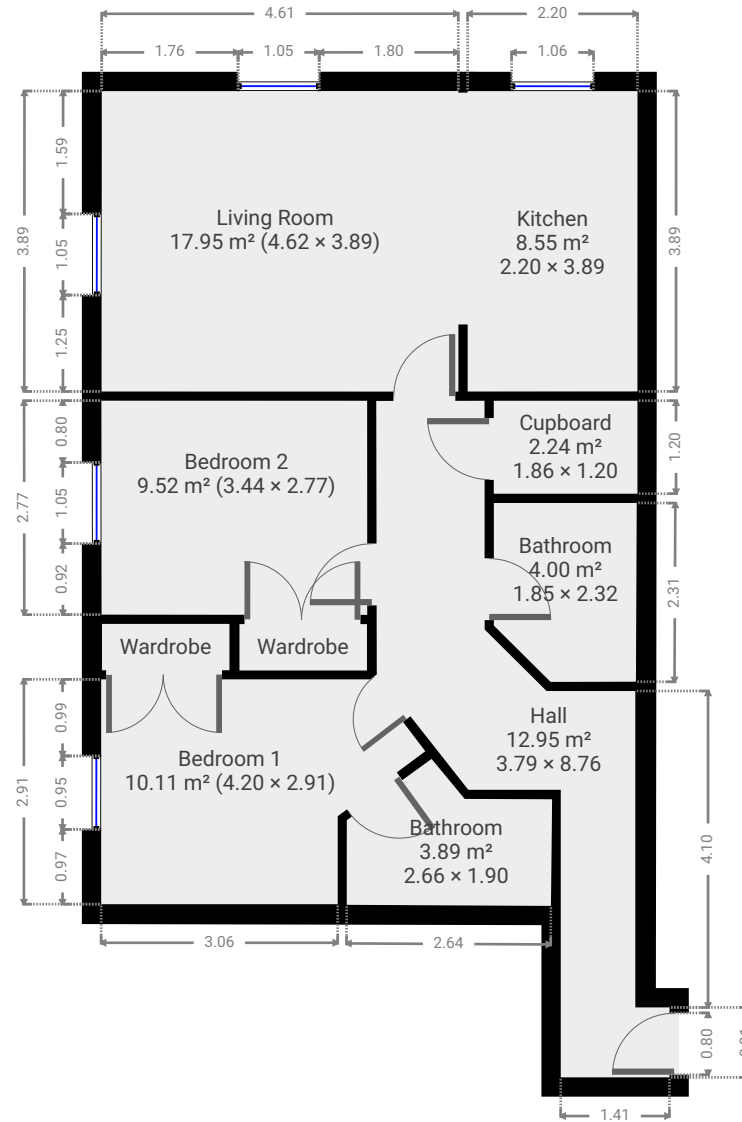

Project 4

SUBMITTED BY

CREATED ON
2021-10-13

DETAILS

Total area: 71.15 m²
Living area: 71.15 m²
Floors: 1
Rooms: 4

THIS FLOORPLAN IS PROVIDED WITHOUT WARRANTY OF ANY KIND. SENSOPIA DISCLAIMS ANY WARRANTY INCLUDING, WITHOUT LIMITATION, SATISFACTORY QUALITY OR ACCURACY OF DIMENSIONS.