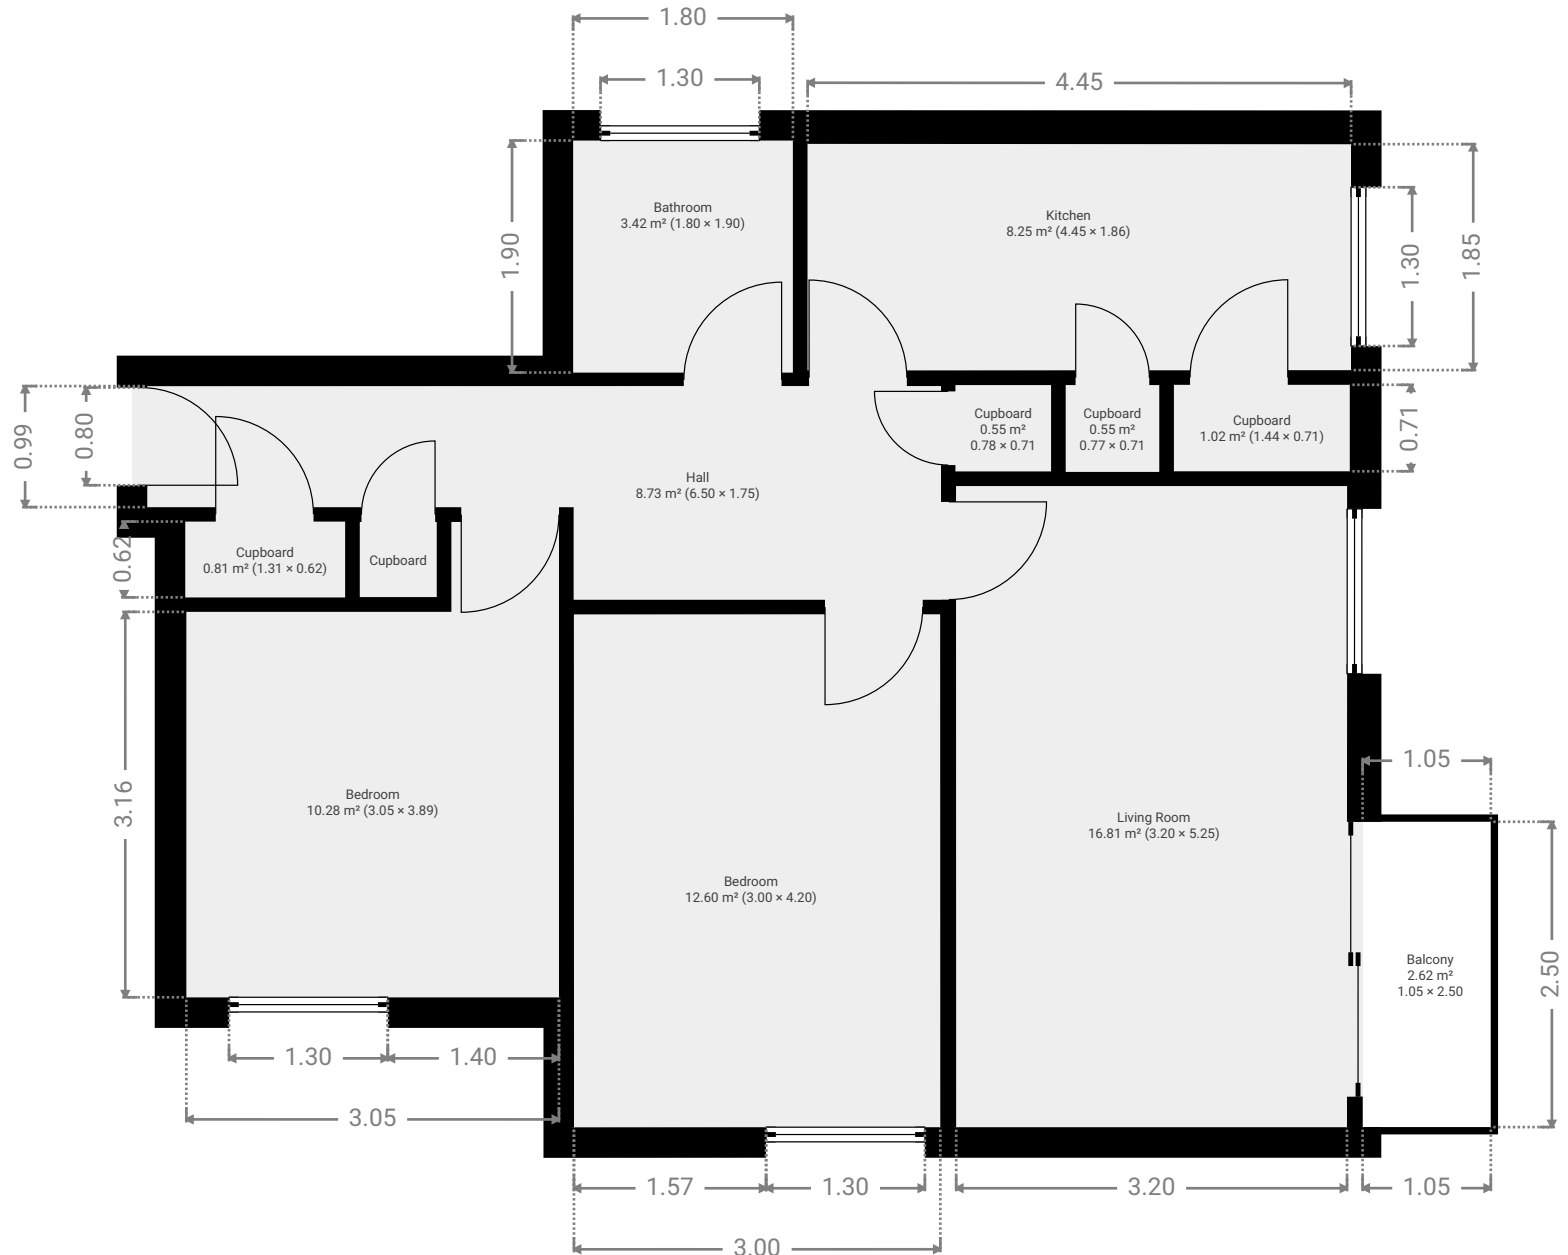

Project 12

CREATED ON
2023-04-06

DETAILS
Total area: 65.97 m²
Living area: 63.35 m²
Floors: 1
Rooms: 11

THIS FLOORPLAN IS PROVIDED WITHOUT WARRANTY OF ANY KIND. SENSOPIA DISCLAIMS ANY WARRANTY INCLUDING, WITHOUT LIMITATION, SATISFACTORY QUALITY OR ACCURACY OF DIMENSIONS.