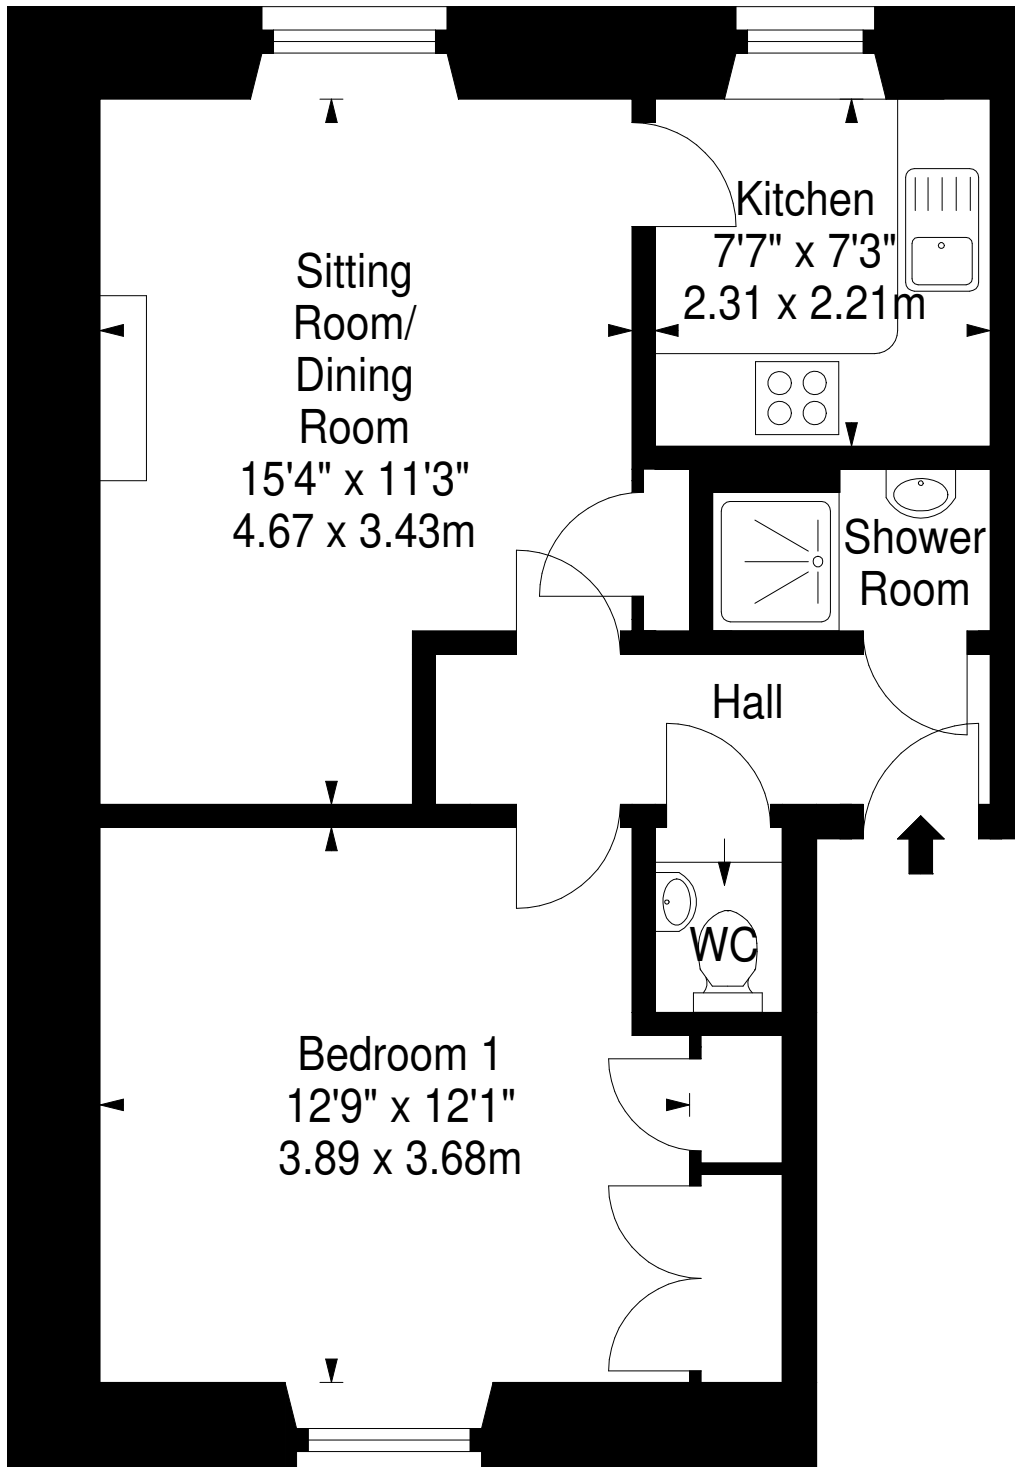

# Cumberland Street, Edinburgh, EH3 6RD

SquareFoot

Approx. Gross Internal Area  
490 Sq Ft - 45.52 Sq M  
For identification only. Not to scale.  
© SquareFoot 2024

Second Floor