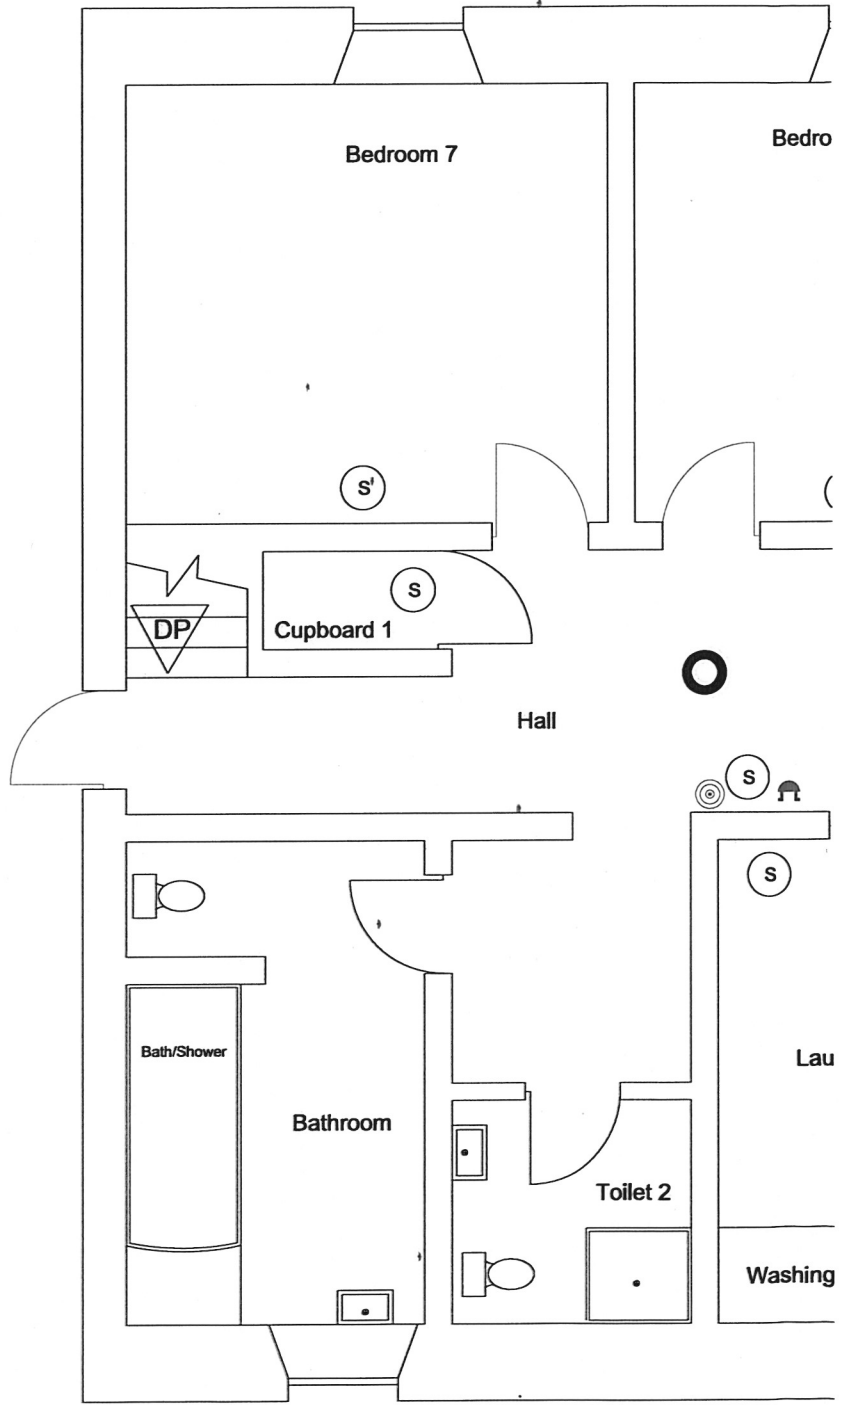

Indicator Panel

Fire Action Notice

Manual Call Point

Carbon Monoxide Detector

Exit Sign

Manual Call Point

74 Buccleuch Street

Lower Gr