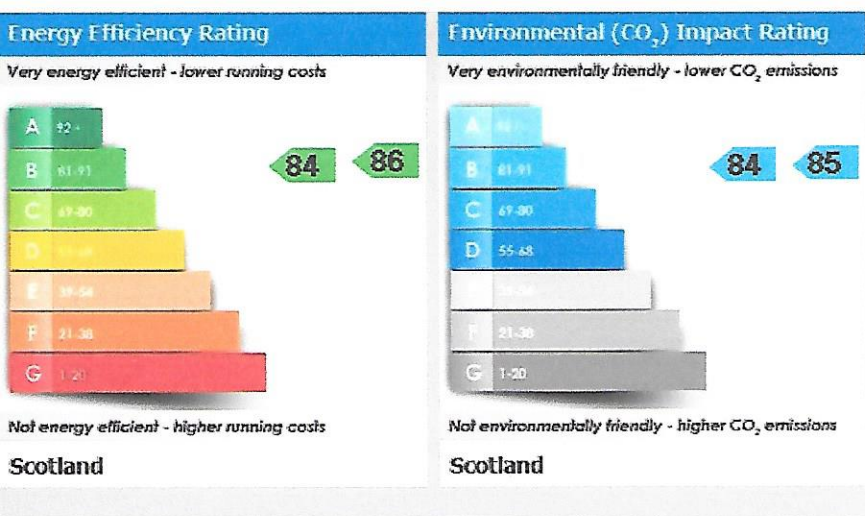

(5/2) 2 Whitehill Place,
Glasgow, G31 2BB.

Certificate date:
28-12-2009.

Energy Rating Certificate No:
7111 - 6522 - 8109 - 0152 - 9026.