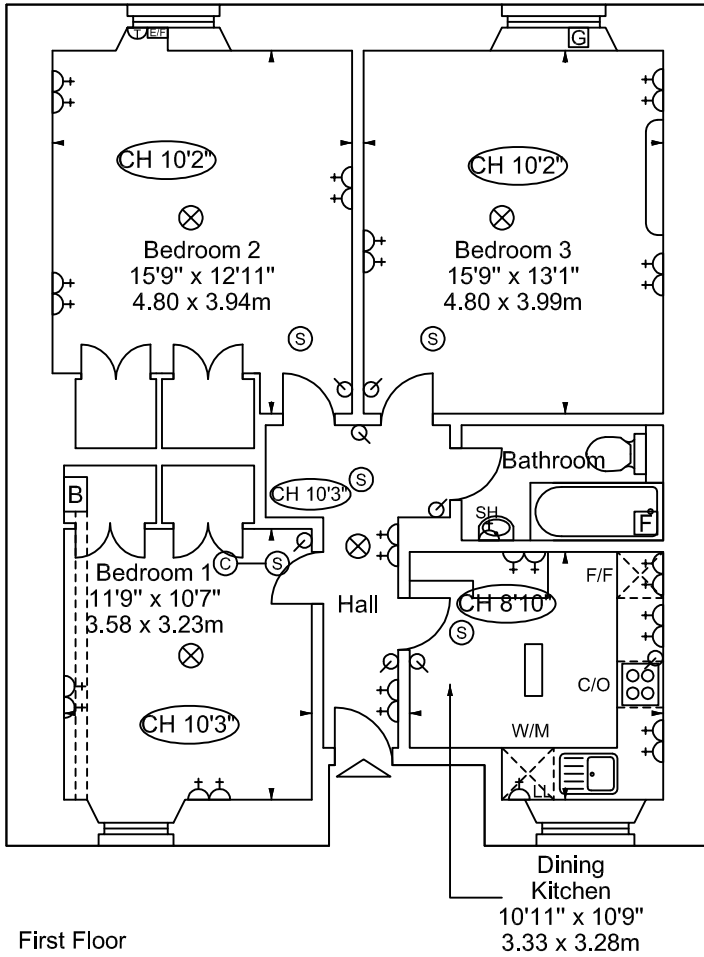

South Street,
St. Andrews,
Fife, KY16 9QR

Approx. Gross Internal Area
837 Sq Ft - 77.76 Sq M
For identification only. Not to scale. □
© SquareFoot 2018

First Floor

SCALE 1:100 @ A4

Key :-

- Spur For Low Level Socket -
- Low Level Single Socket -
- Single Socket -
- Double Socket -
- Triple Socket -
- 4 Socket Outlet -
- Shaver Socket -
- Smoke Detector -
- Carbon Monoxide Detector -
- Telephone -
- Boiler -
- Electricity Fuseboard -
- Cooker Switch + Single Socket -
- Extractor Fan -
- Fire Extinguisher -
- Dish Washer -
- Cooker/ Oven -
- Gas Mains Inlet -
- Fridge/ Freezer -
- Extractor Fan Duct Routes -
- Heat Detector -
- Television -
- Washing Machine -
- Tumble Dryer -
- Fire Alarm Panel -
- Switches -
- Lighting Points -
- Ceiling Height -