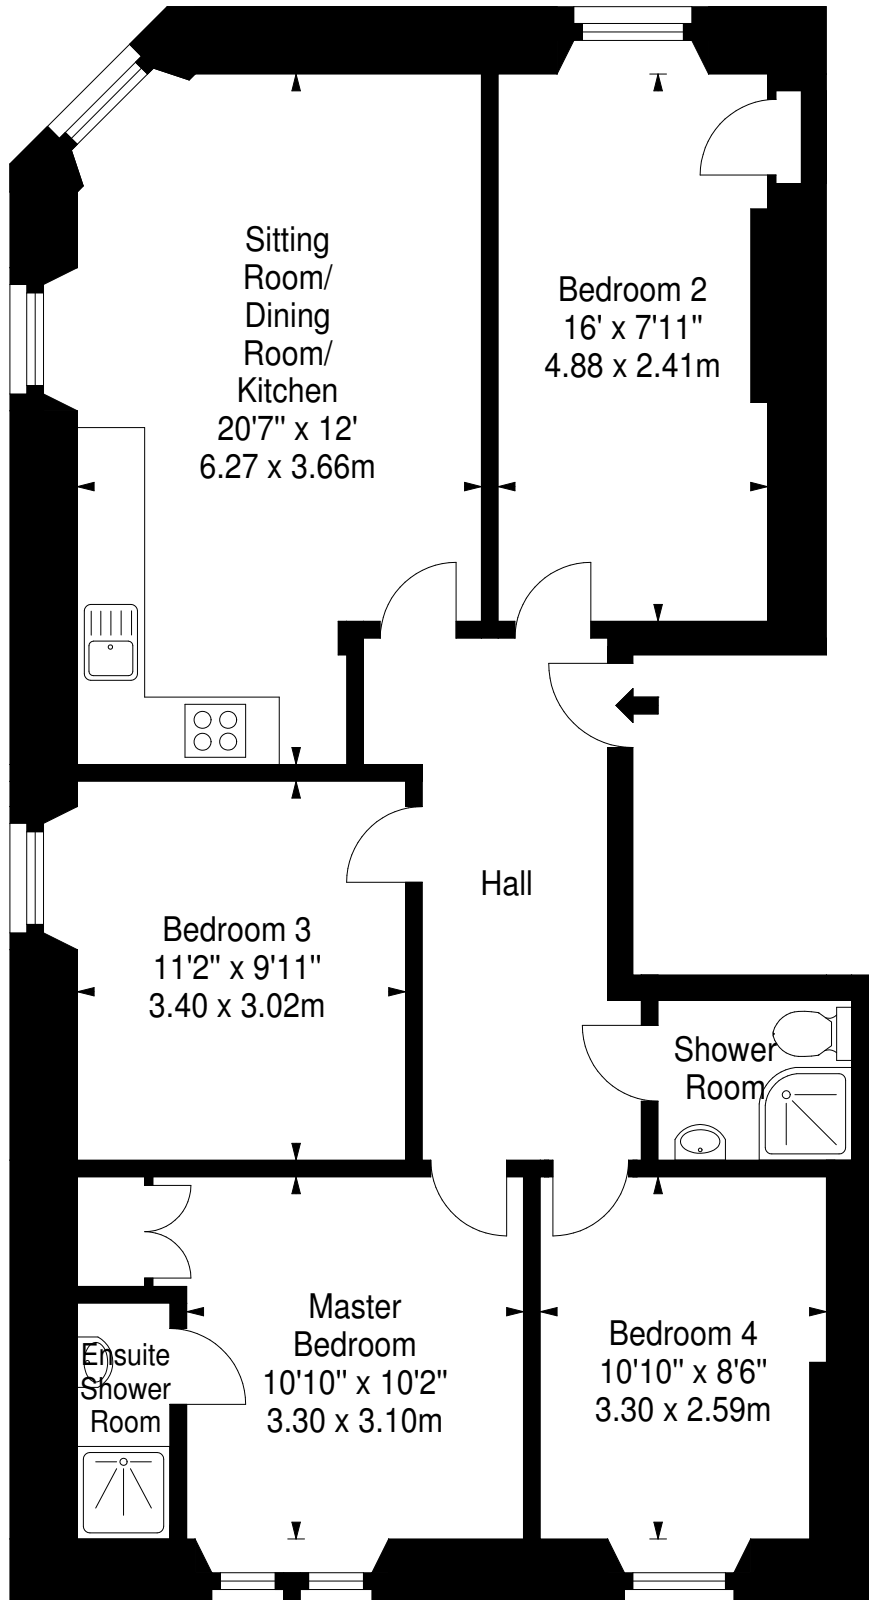

**Brougham Place,
Edinburgh,
Midlothian, EH3 9JX**

Approx. Gross Internal Area
891 Sq Ft - 82.77 Sq M
For identification only. Not to scale.
© SquareFoot 2018

First Floor