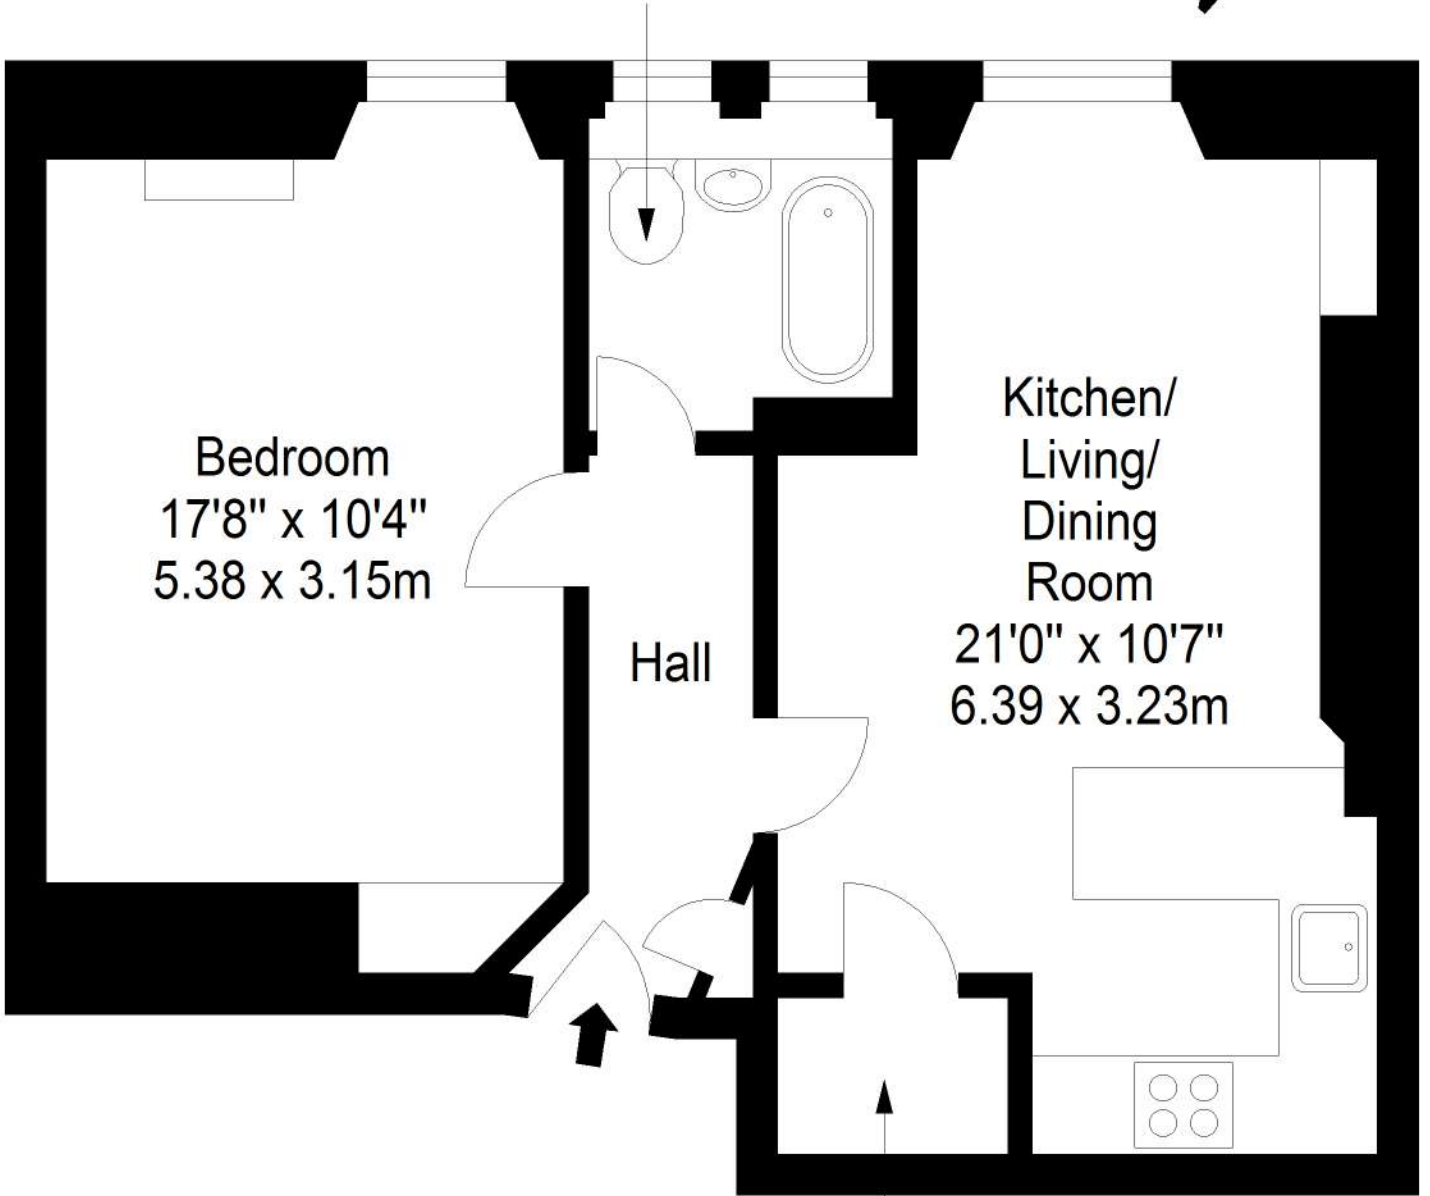

# First Floor

Approx. 43.7 sq. metres (470.4 sq. feet)

Bathroom  
6'4" x 6'0"  
1.92 x 1.84m

Bedroom  
17'8" x 10'4"  
5.38 x 3.15m

Hall

Kitchen/  
Living/  
Dining  
Room  
21'0" x 10'7"  
6.39 x 3.23m

Utility Cupboard  
4'7" x 3'1"  
1.40 x 0.95m

Total area: approx. 43.7 sq. metres (470.4 sq. feet)