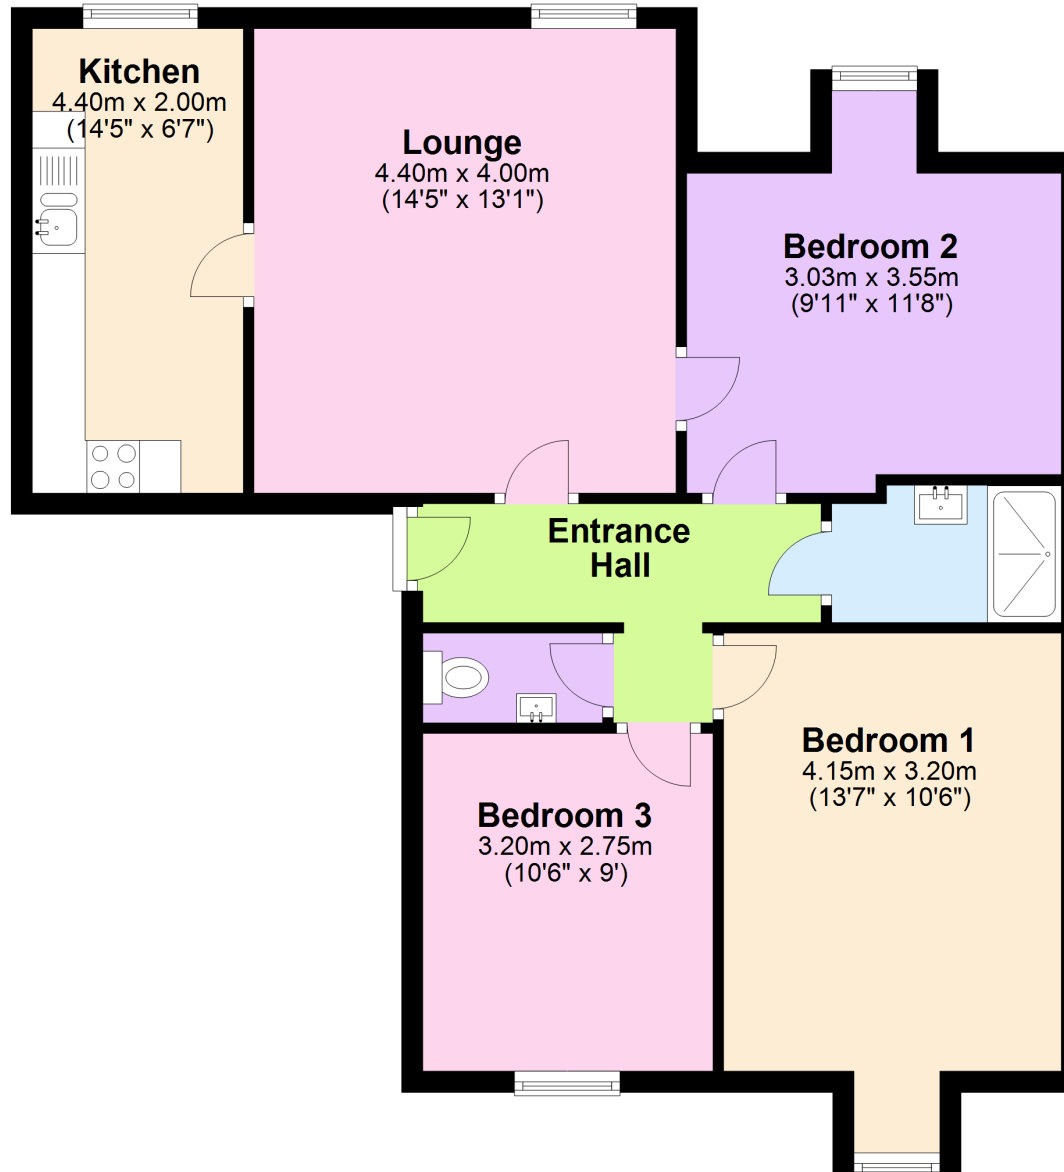

Floor Plan

Approx. 72.9 sq. metres (784.8 sq. feet)

Total area: approx. 72.9 sq. metres (784.8 sq. feet)