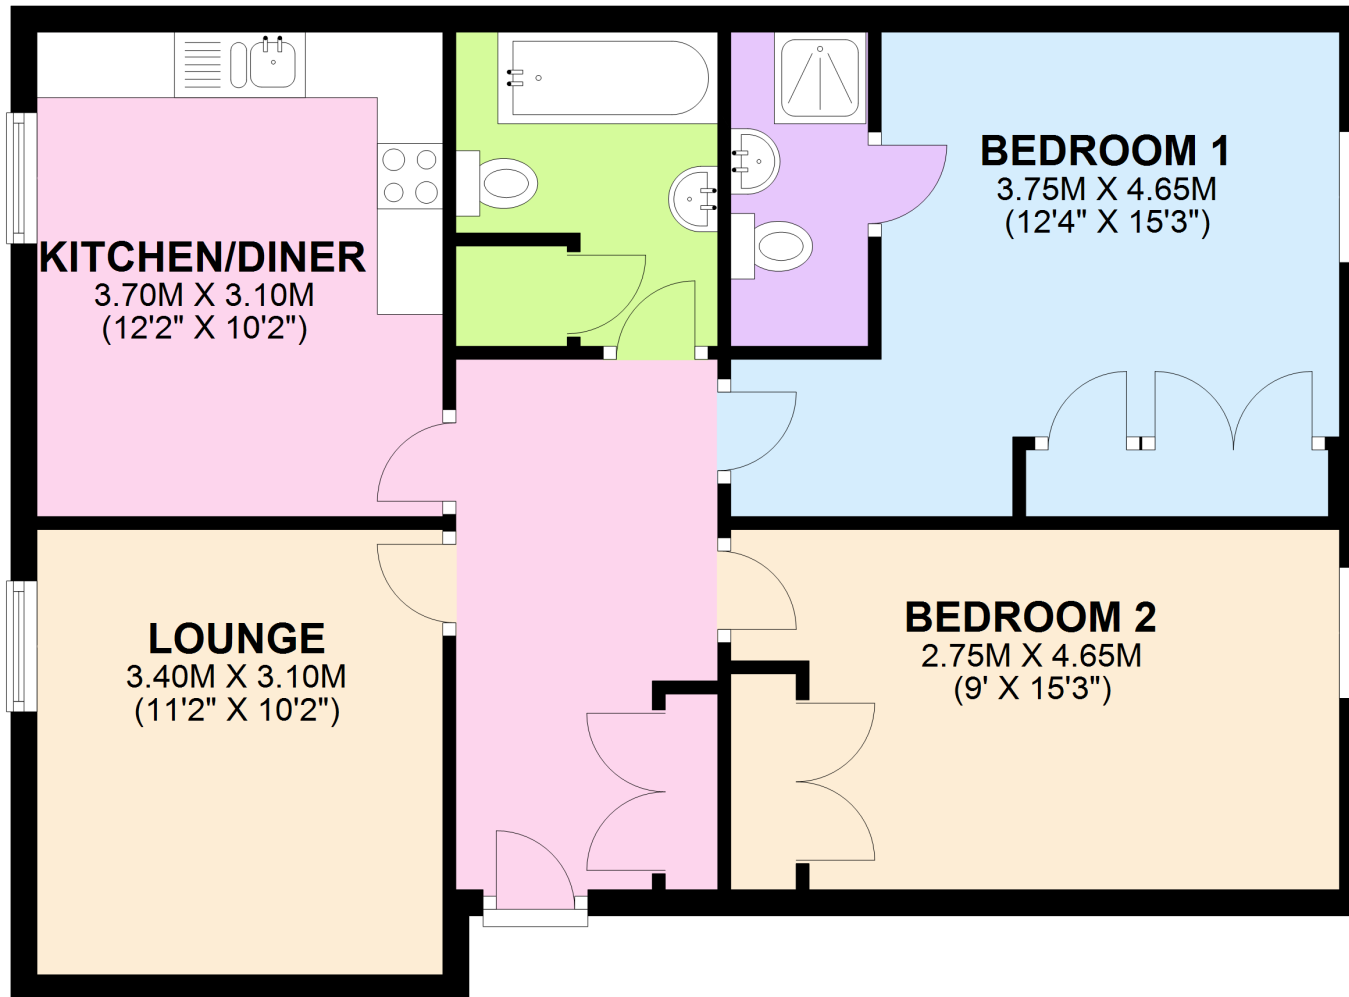

# TOP FLOOR FLAT

APPROX. 67.3 SQ. METRES (724.8 SQ. FEET)

**TOTAL AREA: APPROX. 67.3 SQ. METRES (724.8 SQ. FEET)**

Whilst every attempt has been made to ensure the accuracy of the floor plan contained here, measurements of doors, windows and rooms are approximate and no responsibility is taken for any error, omission or misstatement. Floor plans produced by [www.Excel-EPC.co.uk](http://www.Excel-EPC.co.uk) 07956 839594  
Plan produced using PlanUp.