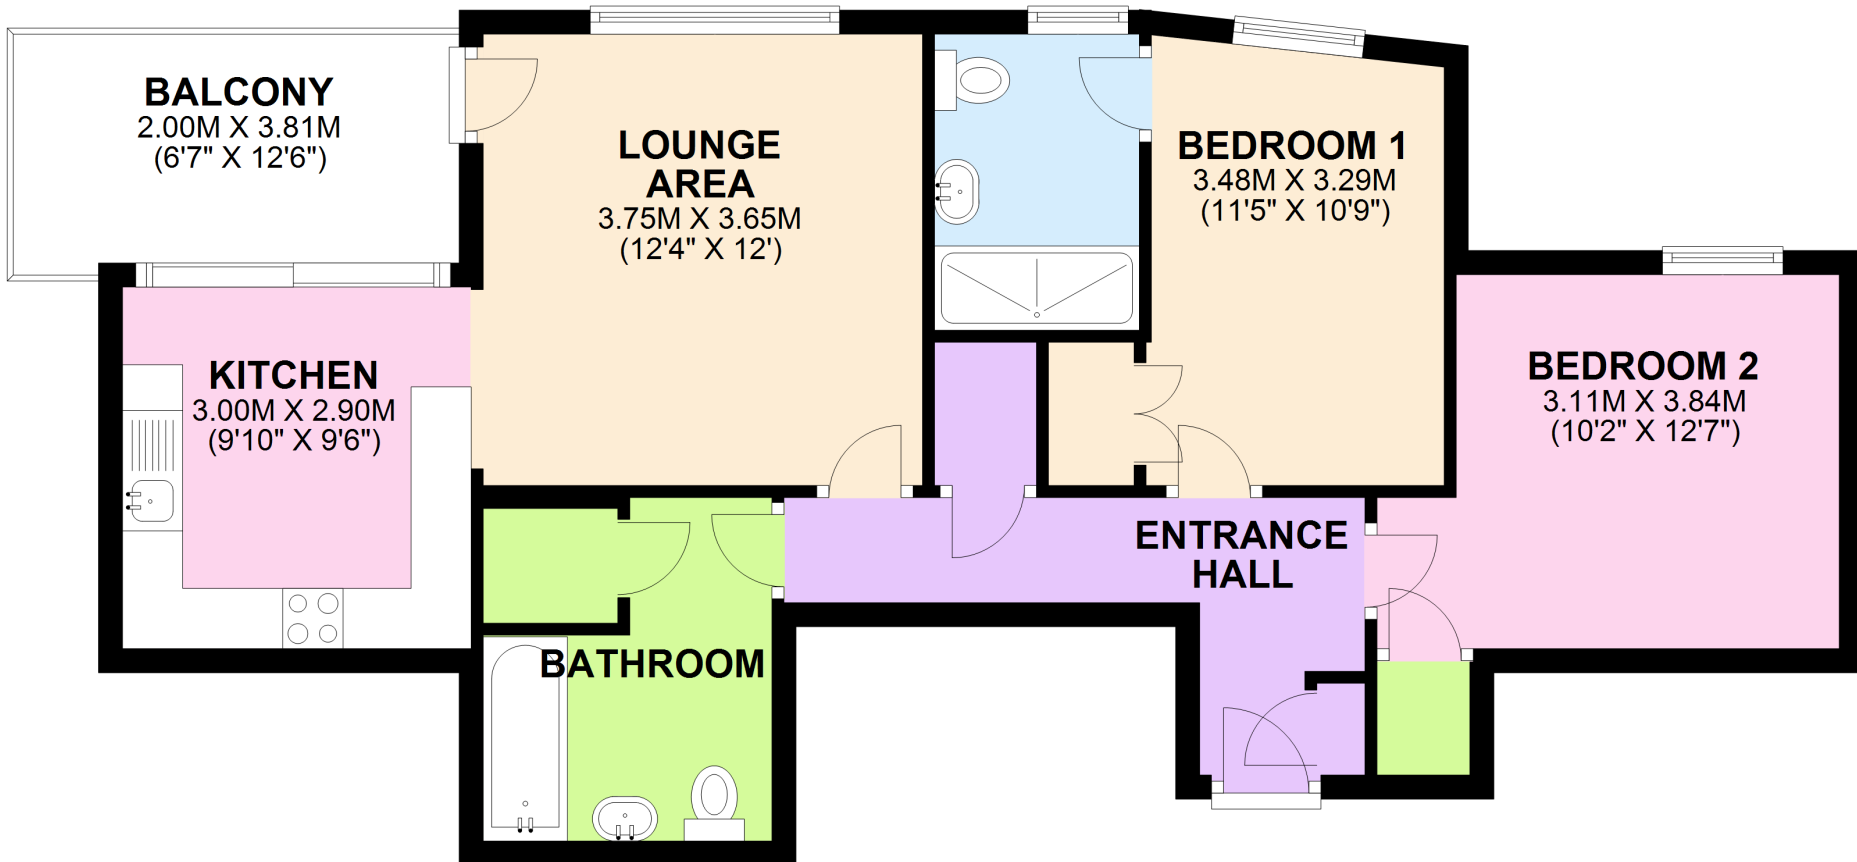

FLOOR PLAN

APPROX. 64.5 SQ. METRES (693.8 SQ. FEET)

TOTAL AREA: APPROX. 64.5 SQ. METRES (693.8 SQ. FEET)

Whilst every attempt has been made to ensure the accuracy of the floor plan contained here, measurements of doors, windows and rooms are approximate and no responsibility is taken for any error, omission or misstatement. Floor plans produced by www.Excel-EPC.co.uk 07956 839594
Plan produced using PlanUp.