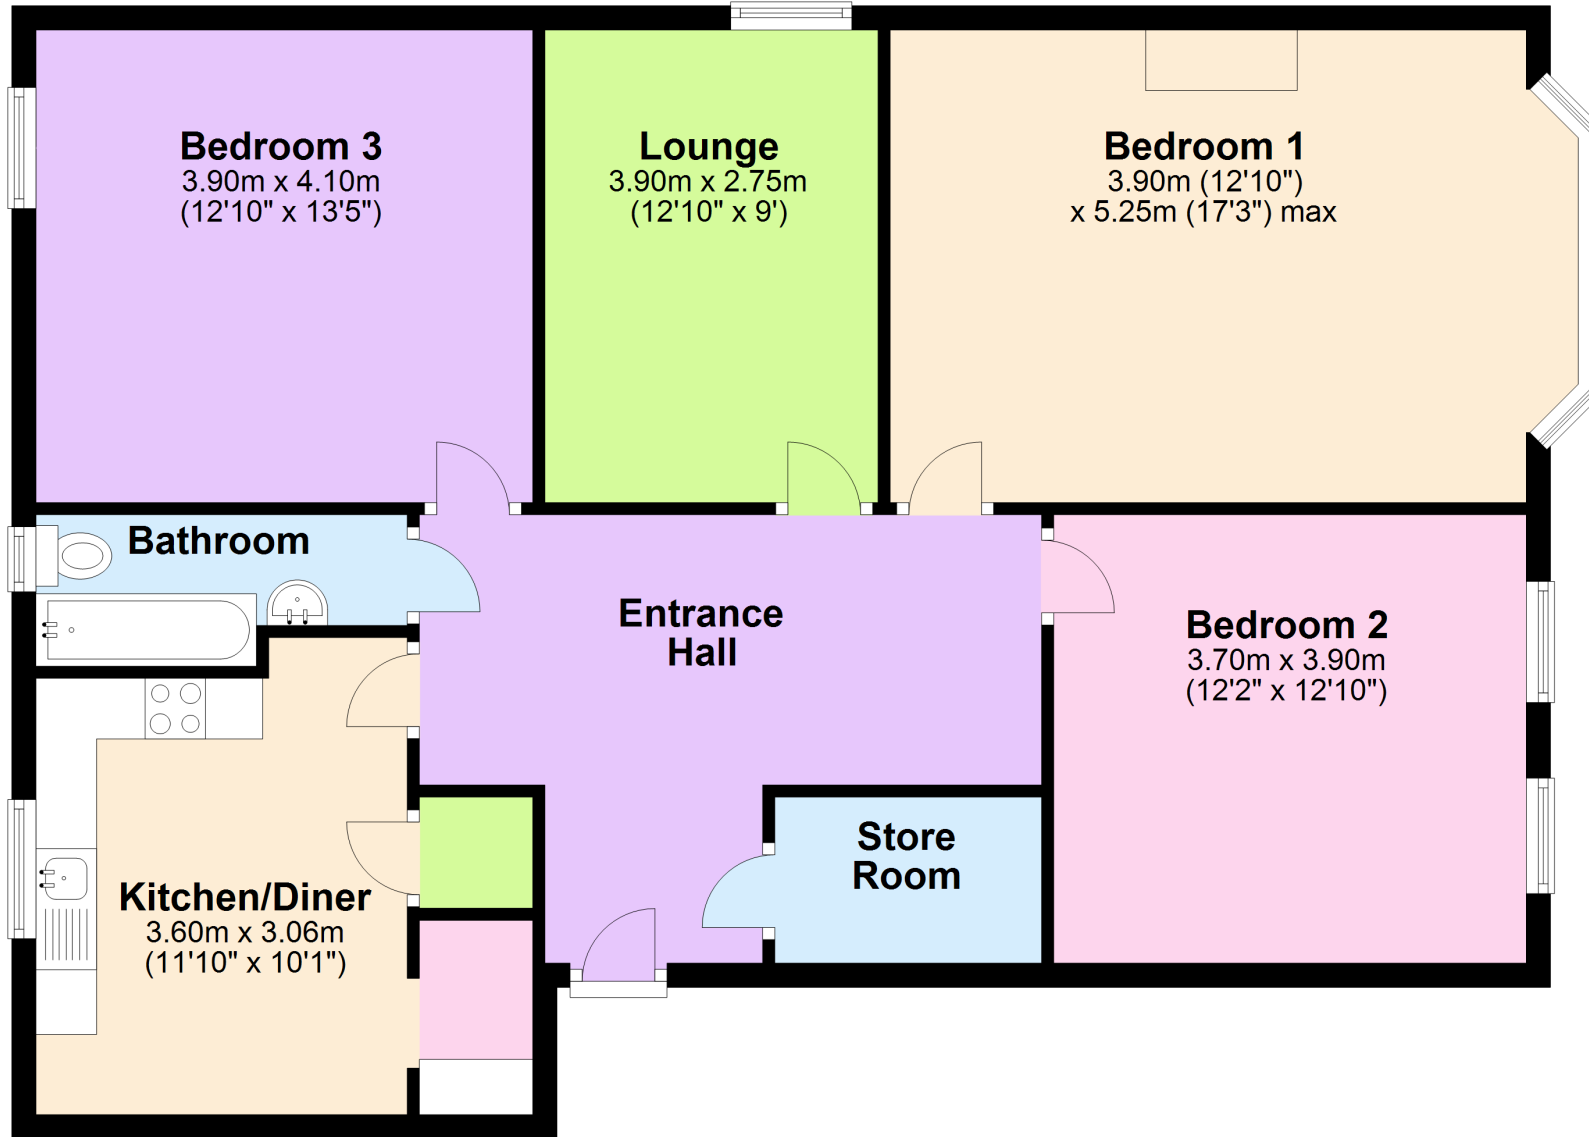

Floor Plan

Approx. 100.6 sq. metres (1082.8 sq. feet)

Total area: approx. 100.6 sq. metres (1082.8 sq. feet)