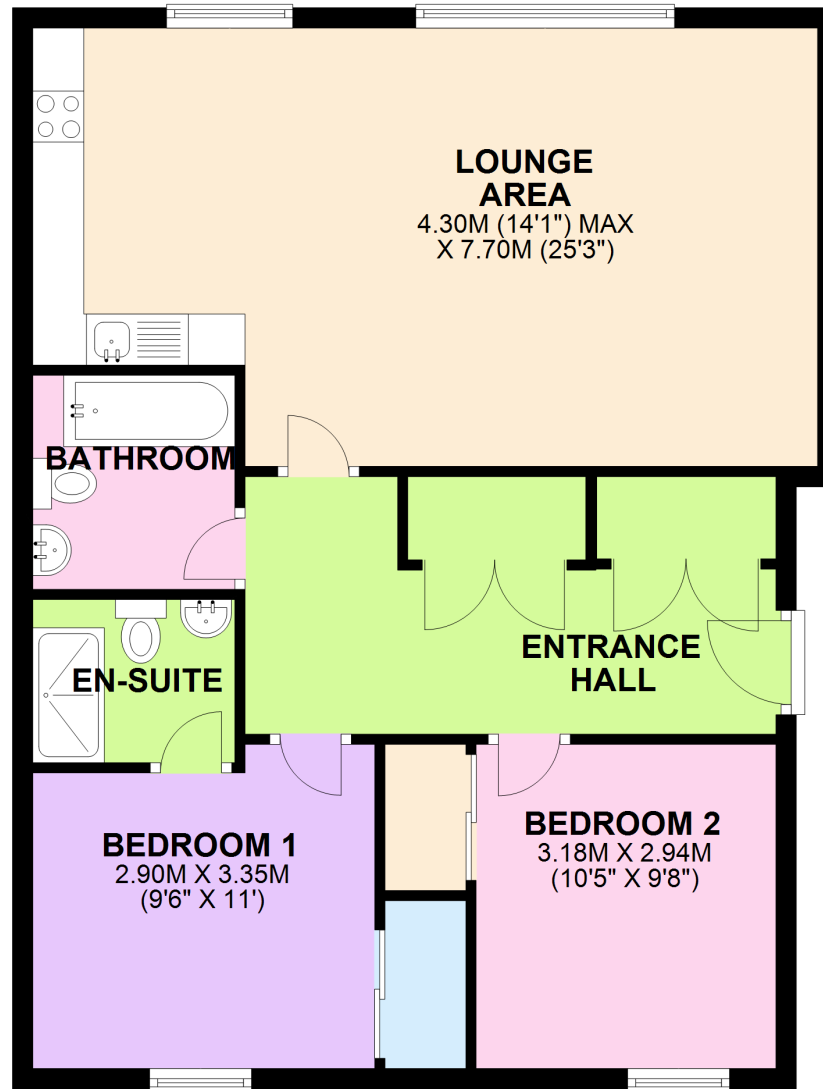

FLOOR PLAN

APPROX. 76.0 SQ. METRES (818.0 SQ. FEET)

TOTAL AREA: APPROX. 76.0 SQ. METRES (818.0 SQ. FEET)

Whilst every attempt has been made to ensure the accuracy of the floor plan contained here, measurements of doors, windows and rooms are approximate and no responsibility is taken for any error, omission or misstatement. Floor plans produced by www.Excel-EPC.co.uk 07956 839594

Plan produced using PlanUp.