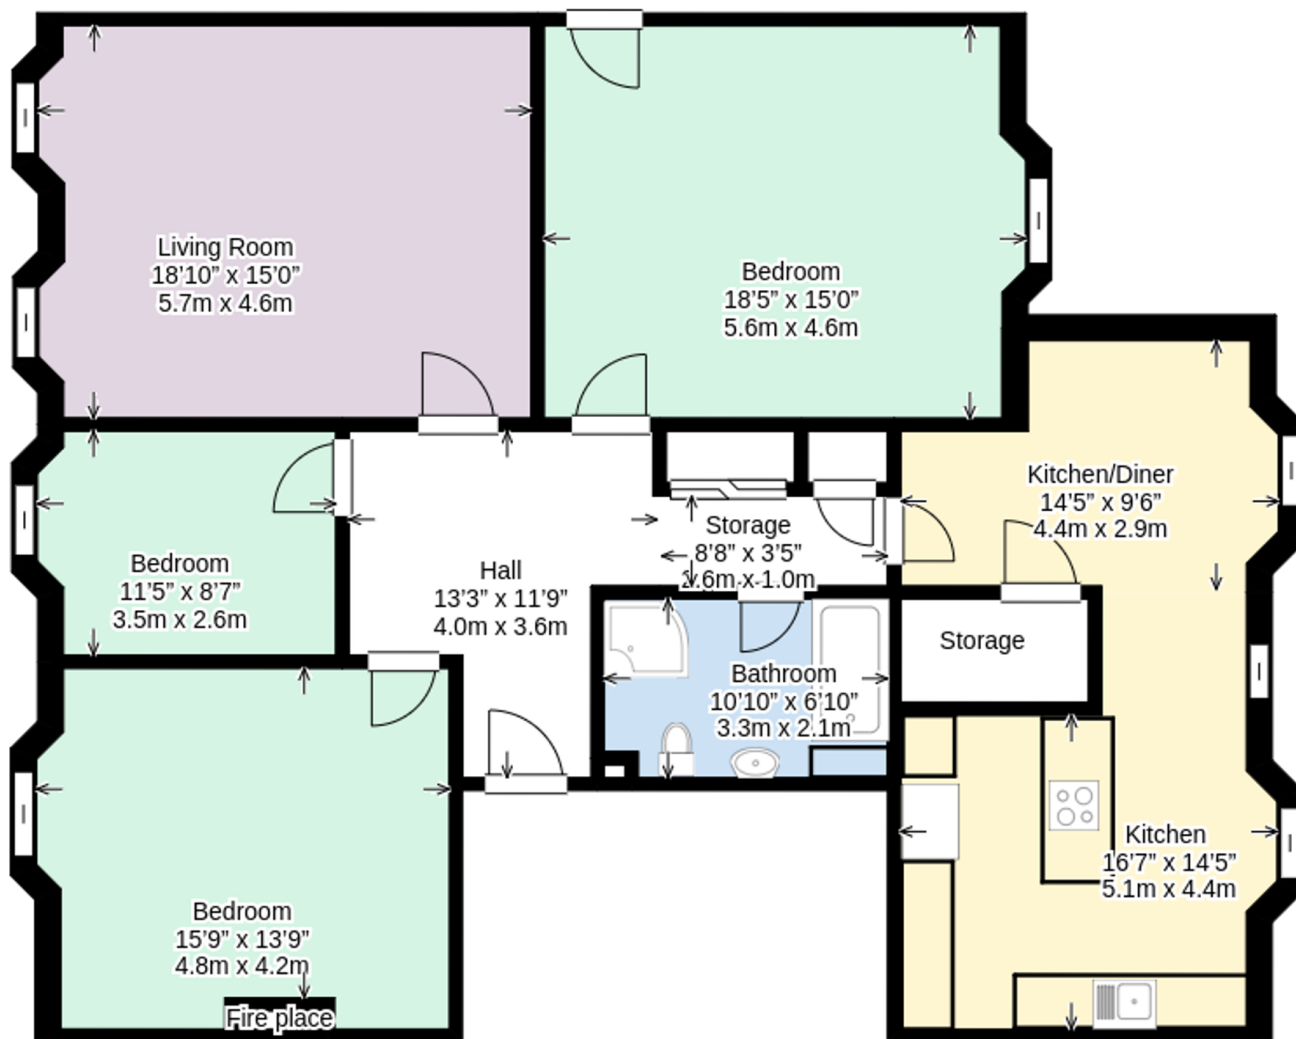

Saxe Coburg Street : Ground floor

Approx. Gross Internal Area of the Ground floor:
1404.37 Sq Ft - 130.47 Sq M

Approx. Gross Internal Area of the Entire Property:
1404.37 Sq Ft - 130.47 Sq M

All sizes and areas are approximate and for identification only. Not to scale.