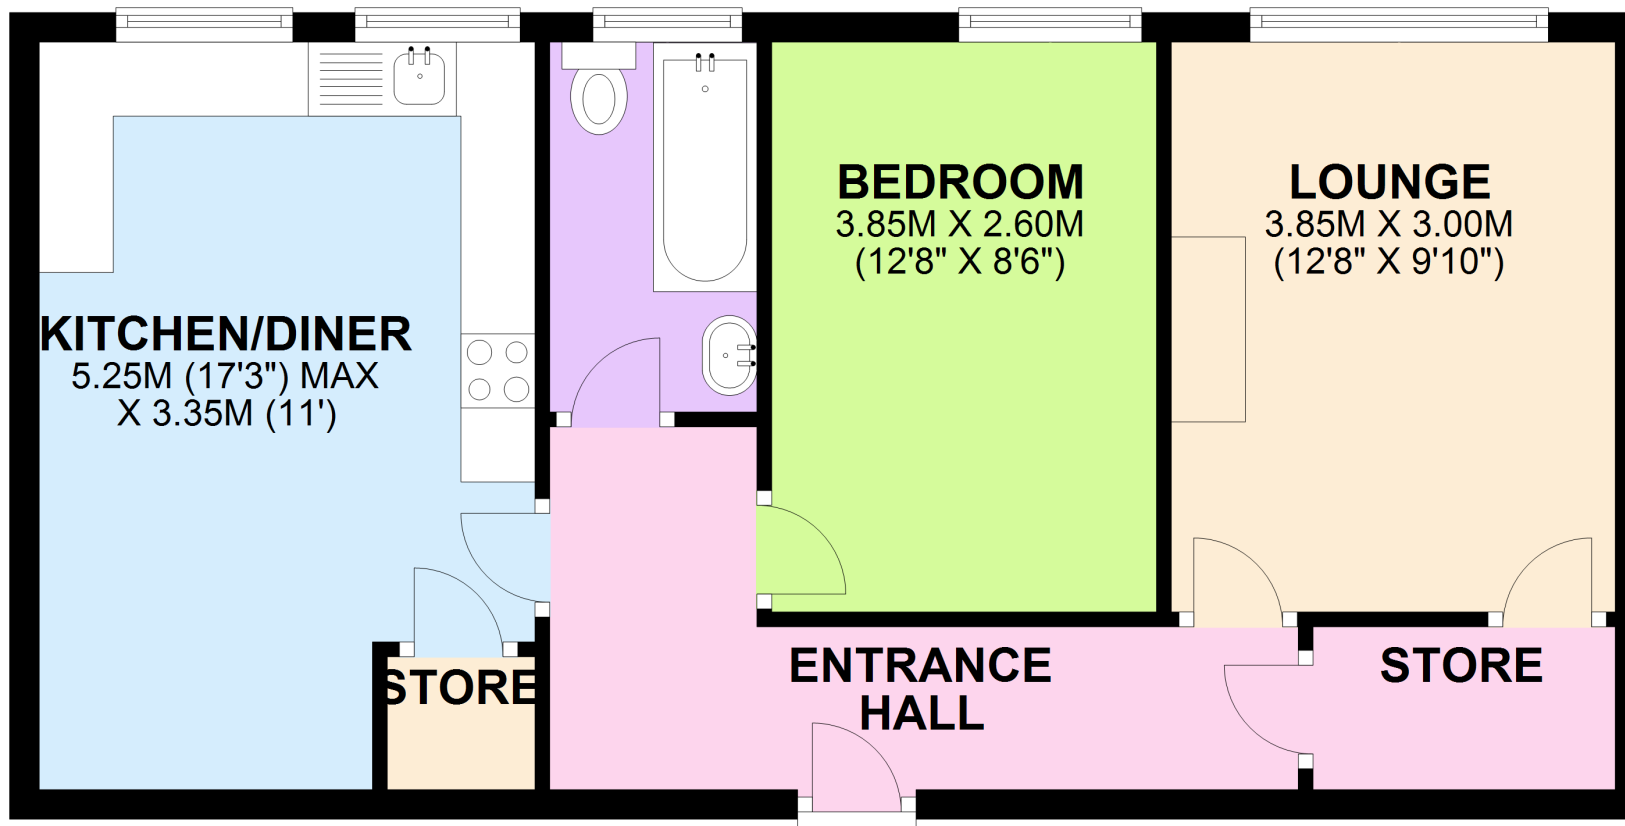

# FLOOR PLAN

APPROX. 54.5 SQ. METRES (586.1 SQ. FEET)

**TOTAL AREA: APPROX. 54.5 SQ. METRES (586.1 SQ. FEET)**

Whilst every attempt has been made to ensure the accuracy of the floor plan contained here, measurements of doors, windows and rooms are approximate and no responsibility is taken for any error, omission or misstatement. Floor plans produced by [www.Excel-EPC.co.uk](http://www.Excel-EPC.co.uk) 07956

839594

Plan produced using PlanUp.