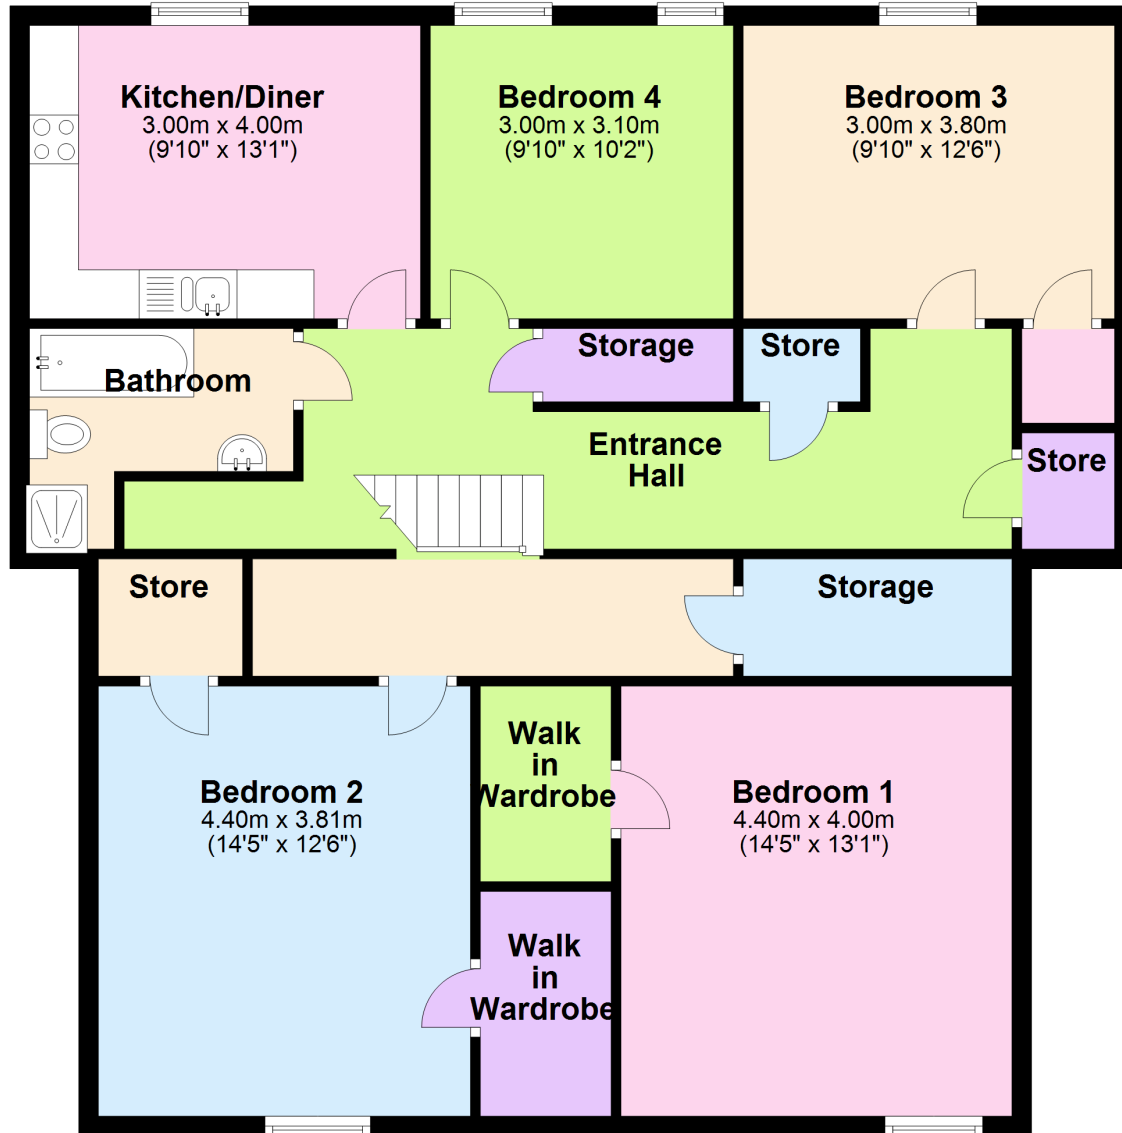

## Floor Plan

Approx. 113.3 sq. metres (1219.8 sq. feet)

## First Floor

Approx. 4.8 sq. metres (51.2 sq. feet)

Total area: approx. 118.1 sq. metres (1271.0 sq. feet)