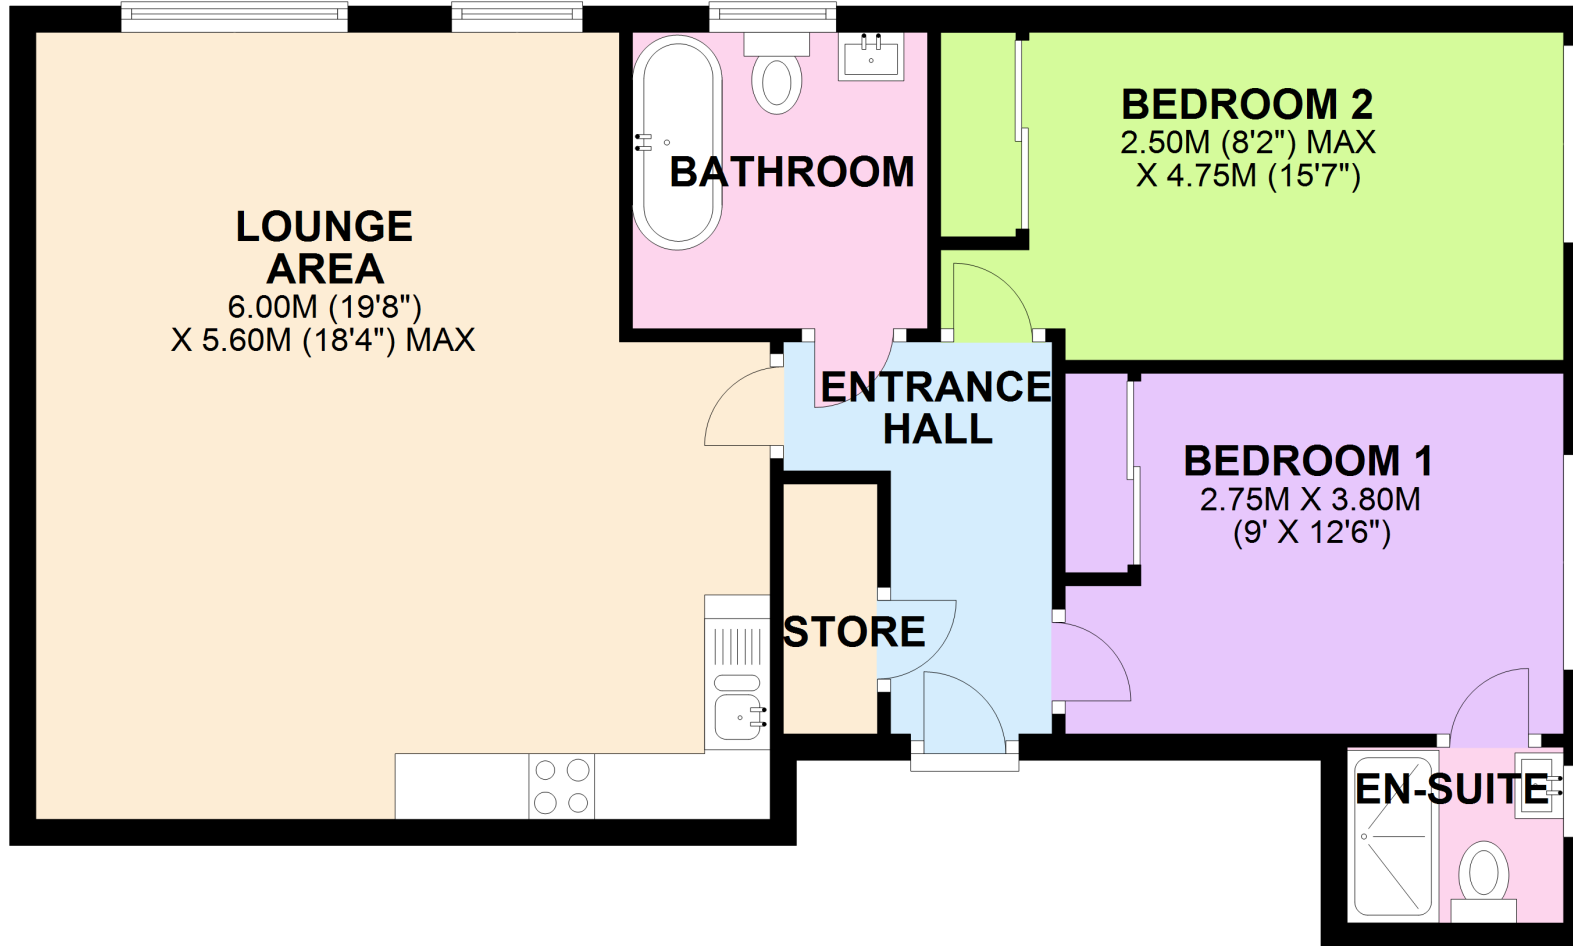

# FLOOR PLAN

APPROX. 68.5 SQ. METRES (737.6 SQ. FEET)

**TOTAL AREA: APPROX. 68.5 SQ. METRES (737.6 SQ. FEET)**

Whilst every attempt has been made to ensure the accuracy of the floor plan contained here, measurements of doors, windows and rooms are approximate and no responsibility is taken for any error, omission or misstatement. Floor plans produced by [www.Excel-EPC.co.uk](http://www.Excel-EPC.co.uk) 07956 839594  
Plan produced using PlanUp.