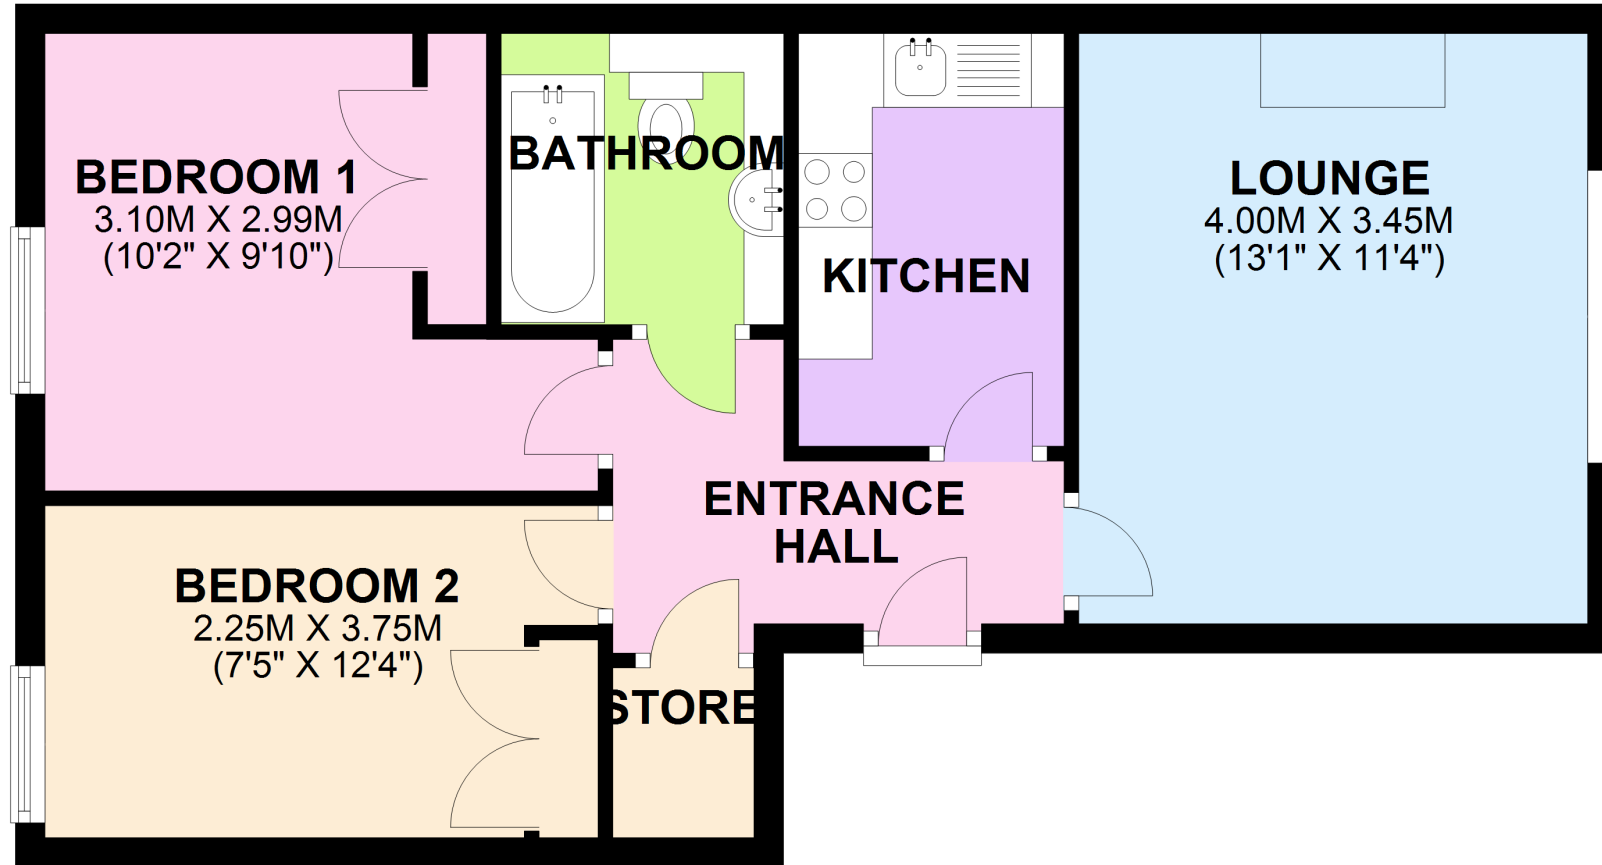

FLOOR PLAN

APPROX. 48.8 SQ. METRES (525.3 SQ. FEET)

TOTAL AREA: APPROX. 48.8 SQ. METRES (525.3 SQ. FEET)

Whilst every attempt has been made to ensure the accuracy of the floor plan contained here, measurements of doors, windows and rooms are approximate and no responsibility is taken for any error, omission or misstatement. Floor plans produced by www.Excel-EPC.co.uk 07956

839594

Plan produced using PlanUp.