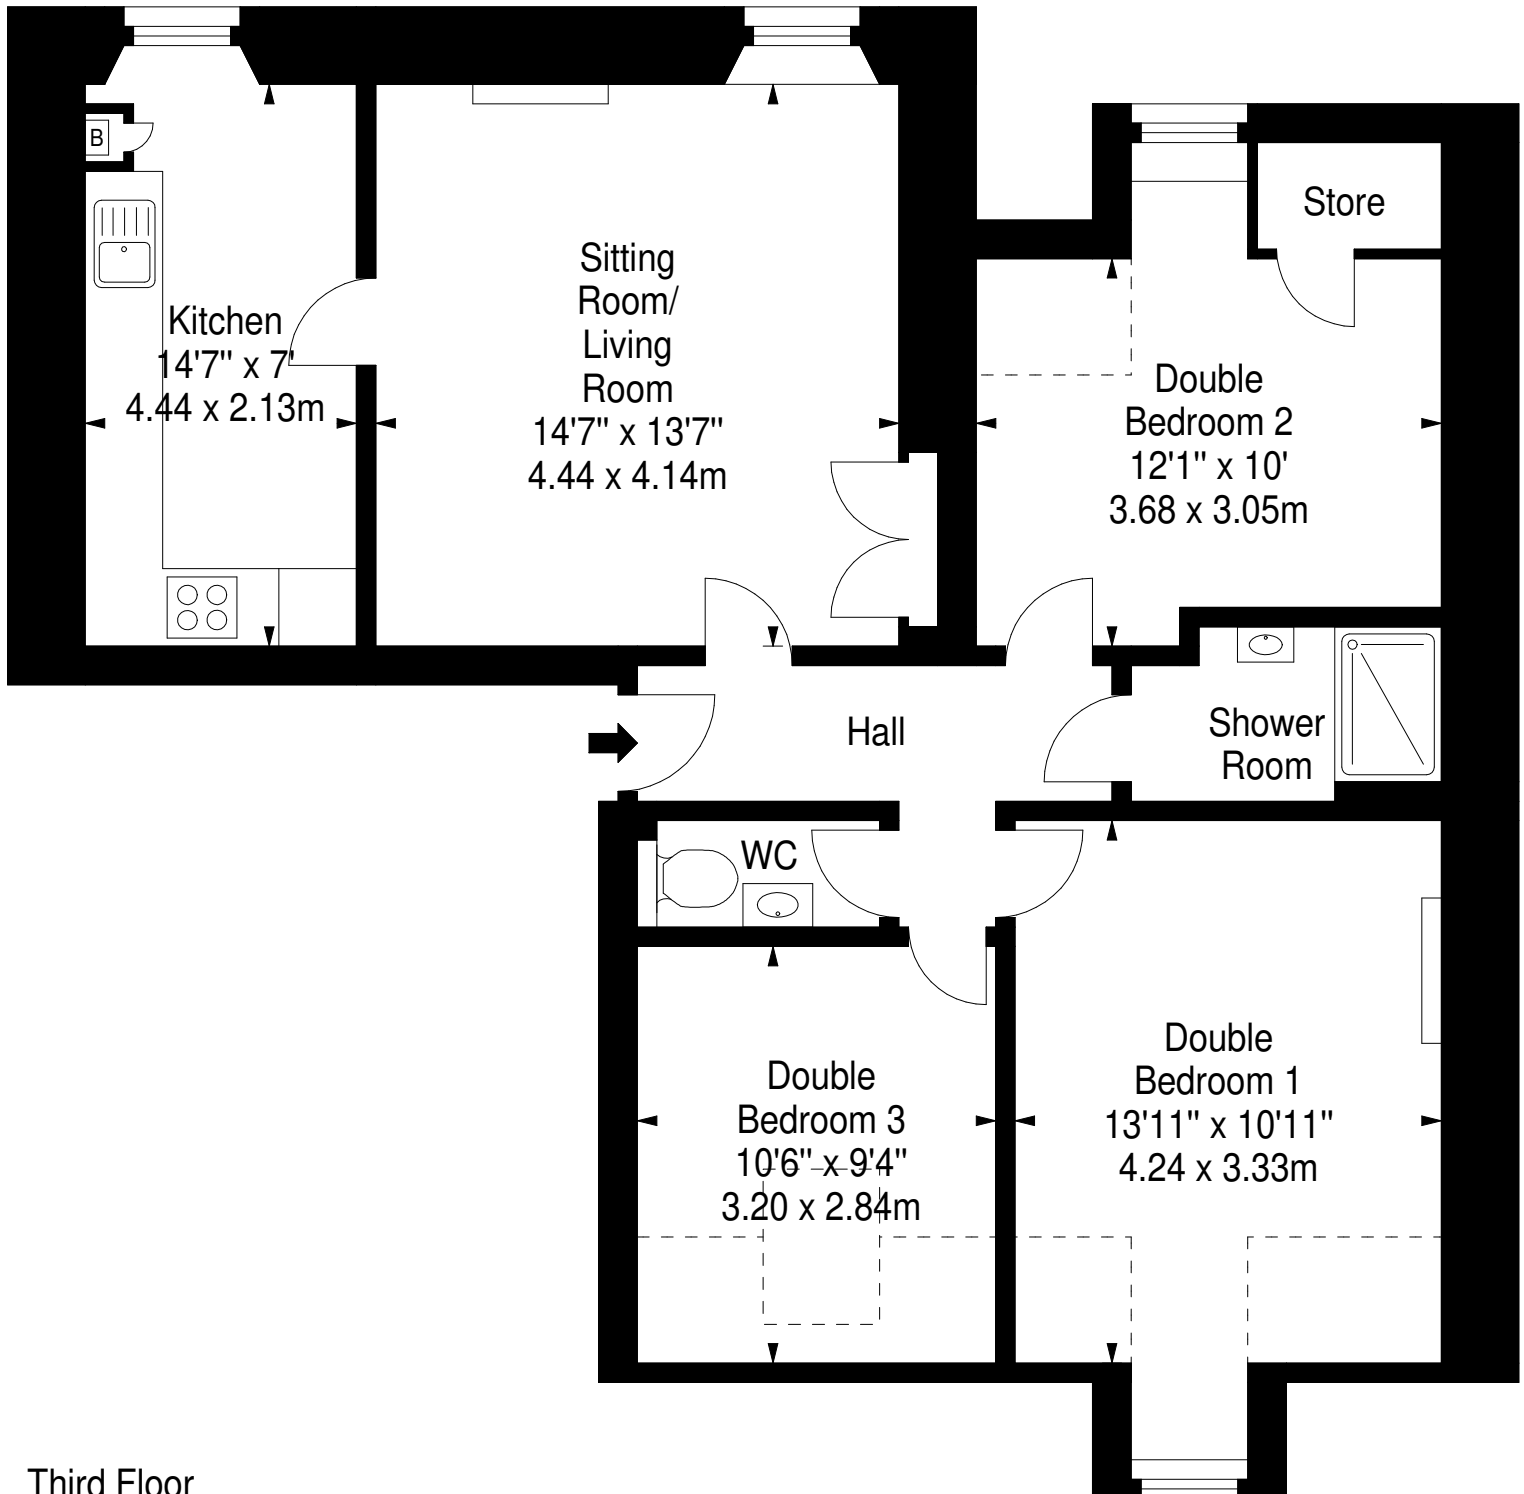

York Place,
Edinburgh,
Midlothian, EH1 3EB

Approx. Gross Internal Area
860 Sq Ft - 79.89 Sq M
For identification only. Not to scale.
© SquareFoot 2023

Third Floor