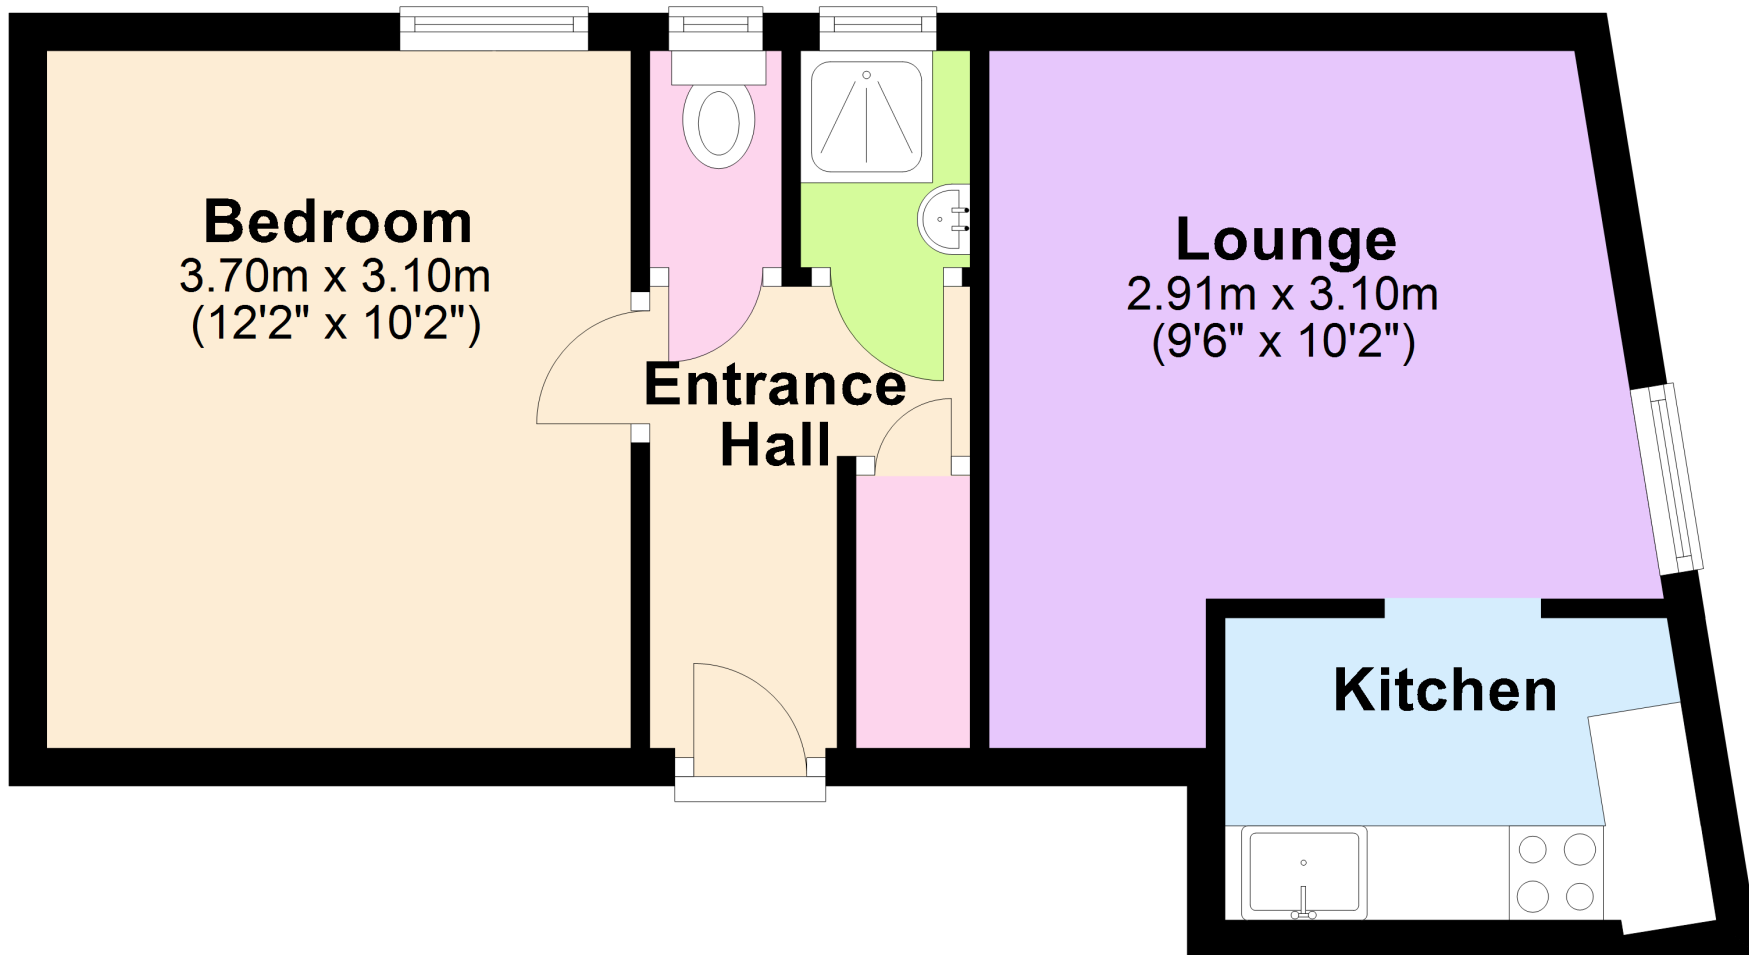

# Floor Plan

Approx. 33.4 sq. metres (359.8 sq. feet)

Total area: approx. 33.4 sq. metres (359.8 sq. feet)