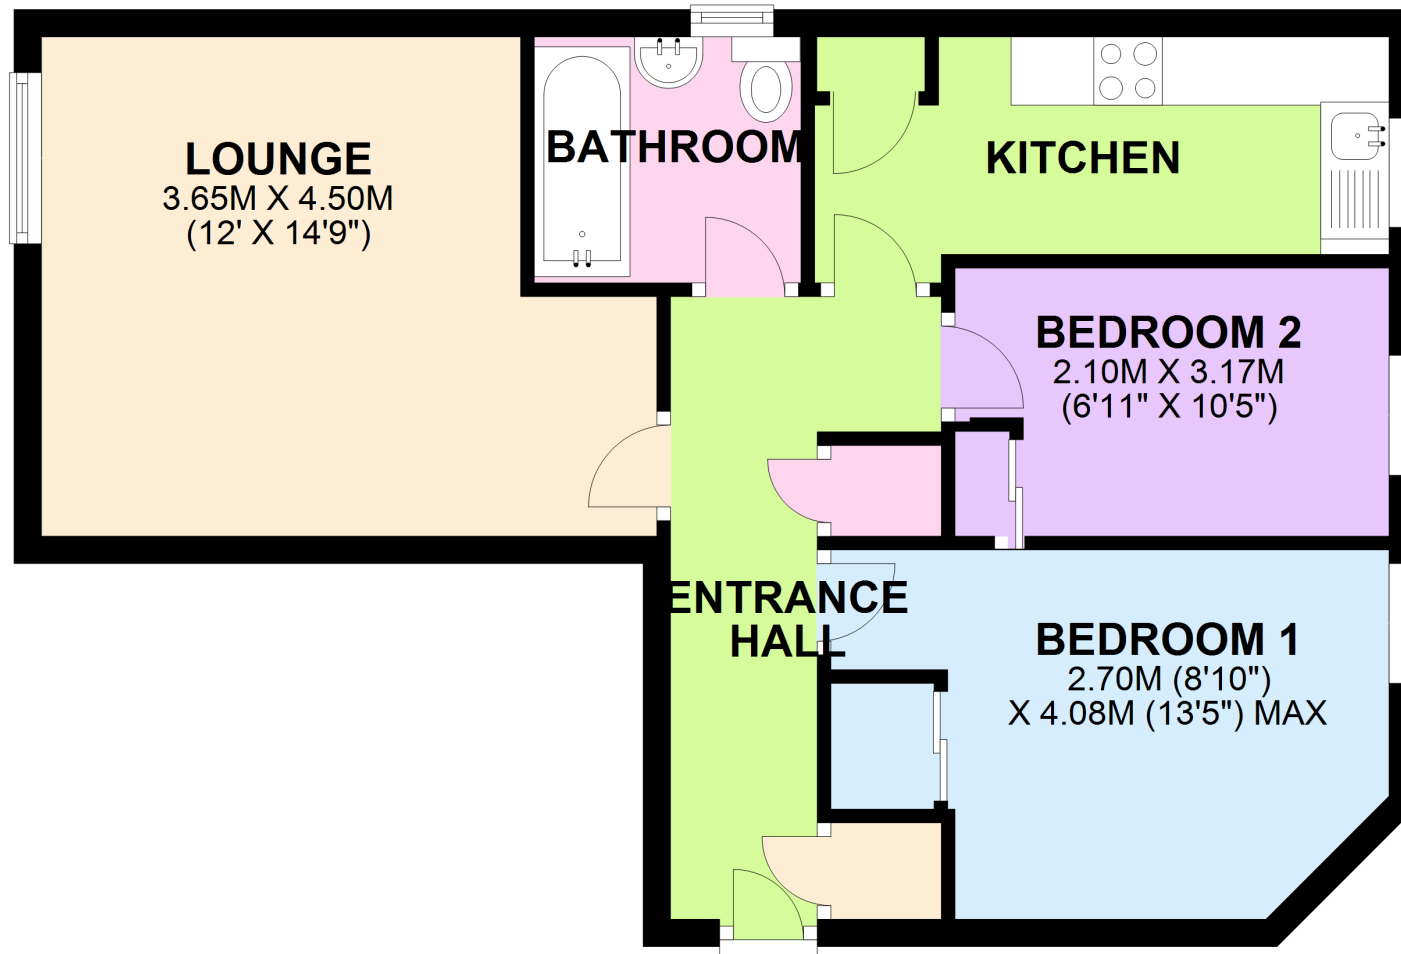

FLOOR PLAN

APPROX. 50.7 SQ. METRES (545.9 SQ. FEET)

TOTAL AREA: APPROX. 50.7 SQ. METRES (545.9 SQ. FEET)

Whilst every attempt has been made to ensure the accuracy of the floor plan contained here, measurements of doors, windows and rooms are approximate and no responsibility is taken for any error, omission or misstatement. Floor plans produced by www.Excel-EPC.co.uk 07956 839594
Plan produced using PlanUp.