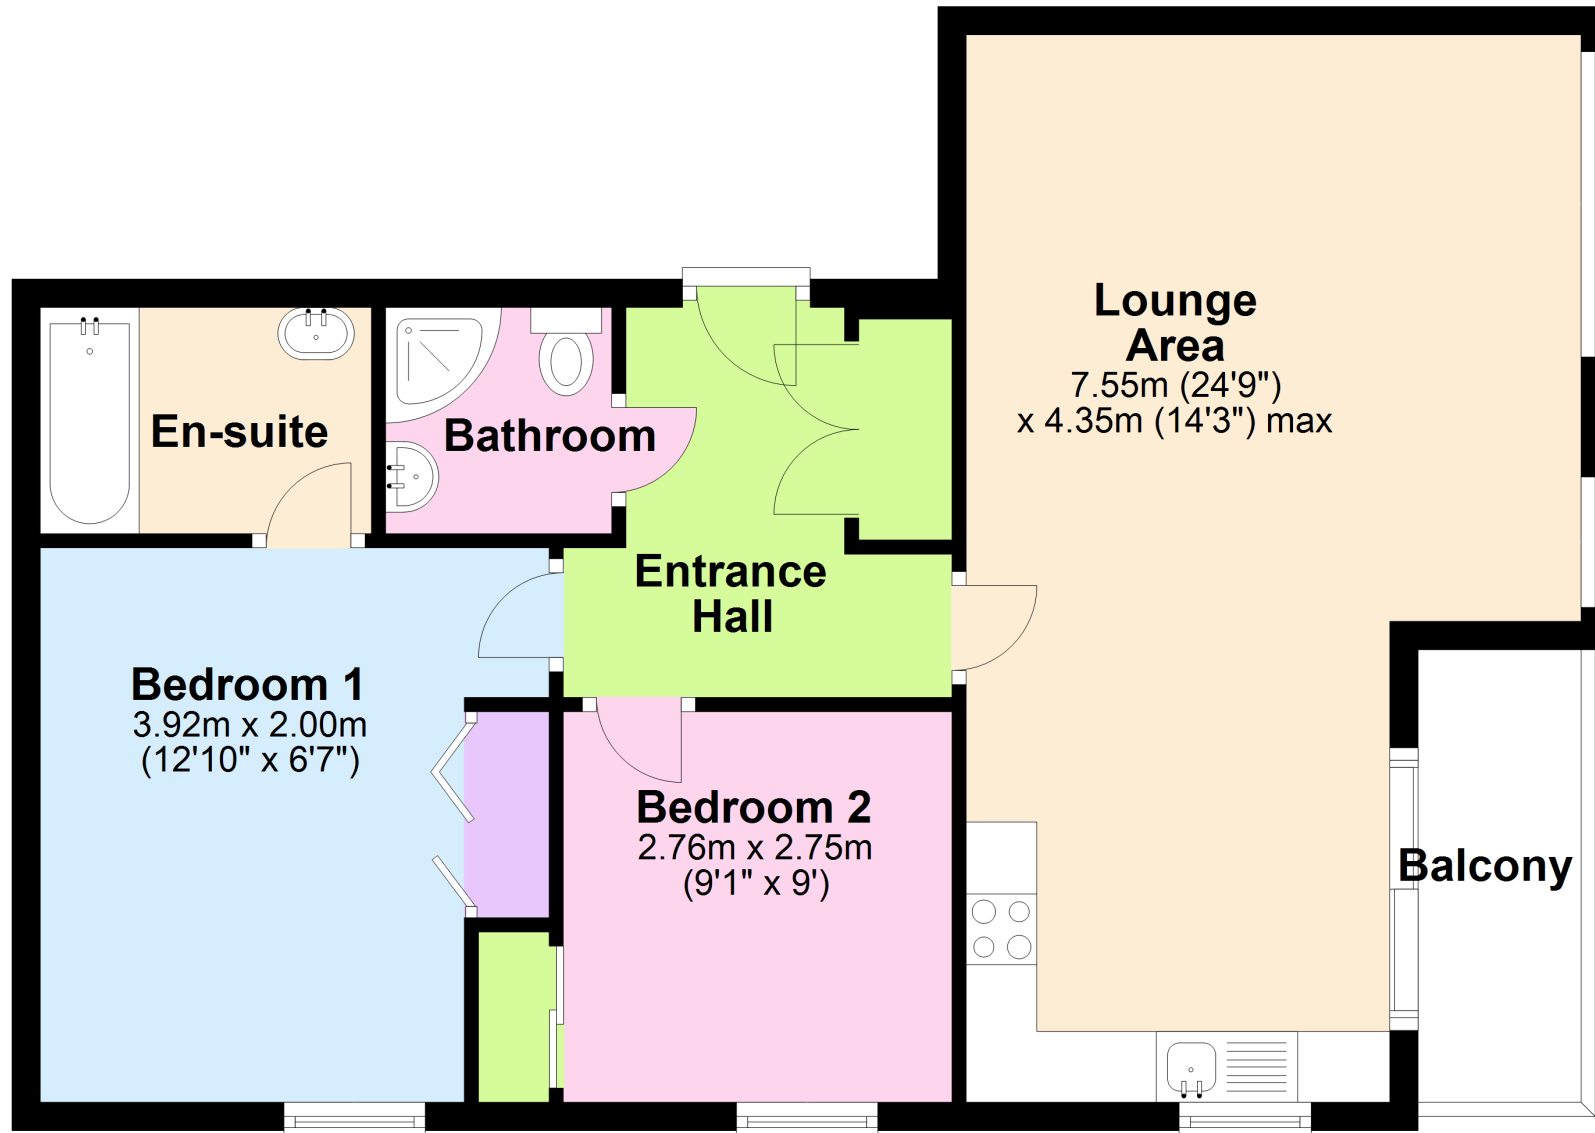

# Floor Plan

Approx. 65.1 sq. metres (700.4 sq. feet)

Total area: approx. 65.1 sq. metres (700.4 sq. feet)