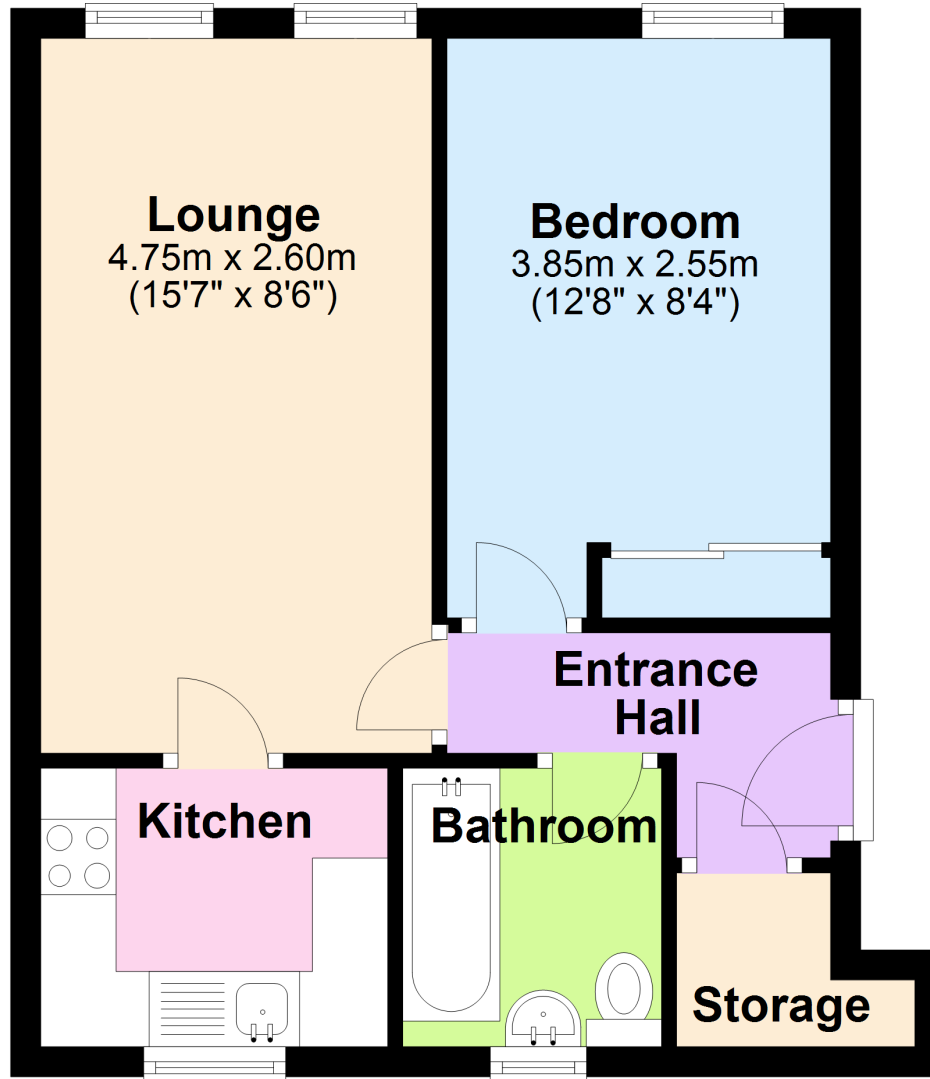

# Floor Plan

Approx. 35.1 sq. metres (377.5 sq. feet)

Total area: approx. 35.1 sq. metres (377.5 sq. feet)